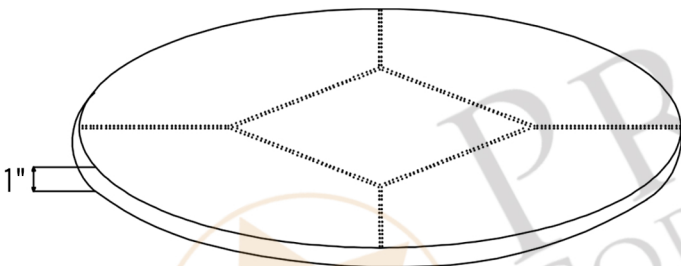

PREMIER
COPPER PRODUCTS

MODEL NUMBER: LS20Z

- * Description: 20" Round Zinc Lazy Susan
- * Outer Dimension: 20" x 1"
- * Finish: Zinc
- * Design: Hammered Zinc Wrapped Over MDF
- * Includes Premium Swivel Base

THIS PRODUCT IS HAND CRAFTED, SMALL VARIANCES IN COLOR AND SIZE MAY OCCUR.