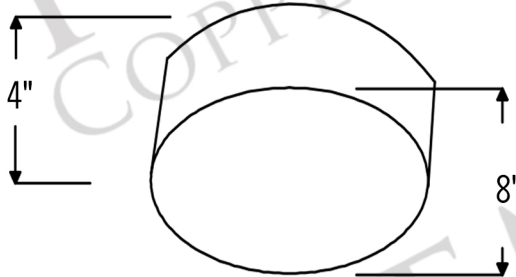

PREMIER
COPPER PRODUCTS

MODEL NUMBER: L900DB

- * Description: Hand Hammered Copper 8" Round Cylinder Pendant Light
- * Outer Dimension: 8" x 4"
- * Finish: Oil Rubbed Bronze
- * Material Gauge: 18
- * Adjustable Cord Length Max: 53"
- * Canopy Dimensions: 4.25" Round
- * Canopy Plate and Cord Color: Matte Black
- * Installation Type: Ceiling Mount
- * Bulb Type: E12 Candelabra 60 watt max (not included)
- * Certifications: UL Approved