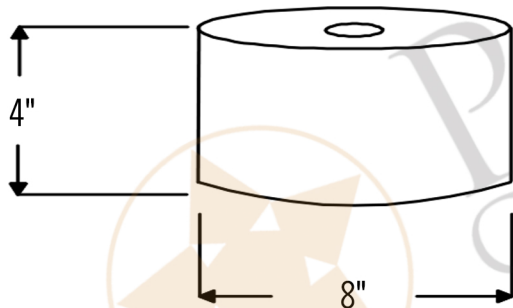

PREMIER
COPPER PRODUCTS

MODEL NUMBER: L900DB

- * Description: Hand Hammered Copper 8" Round Cylinder Pendant Light
- * Outer Dimension: 8" x 4"
- * Finish: Oil Rubbed Bronze
- * Material Gauge: 18
- * Adjustable Cord Length Max: 53"
- * Canopy Dimensions: 4.25" Round
- * Canopy Plate and Cord Color: Matte Black
- * Installation Type: Ceiling Mount
- * Bulb Type: E12 Candelabra 60 watt max (not included)
- * Certifications: UL Approved