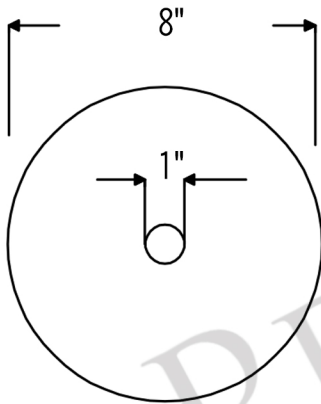

PREMIER
COPPER PRODUCTS

MODEL NUMBER: L900DB

- * Description: Hand Hammered Copper 8" Round Cylinder Pendant Light
- * Outer Dimension: 8" x 4"
- * Finish: Oil Rubbed Bronze
- * Material Gauge: 18
- * Adjustable Cord Length Max: 53"
- * Canopy Dimensions: 4.25" Round
- * Canopy Plate and Cord Color: Matte Black
- * Installation Type: Ceiling Mount
- * Bulb Type: E12 Candelabra 60 watt max (not included)
- * Certifications: UL Approved