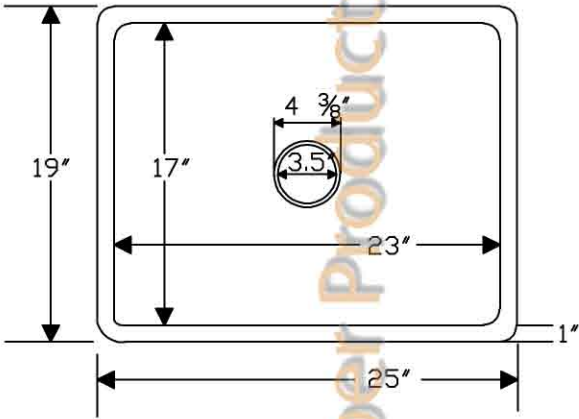

# ITEM # KSDB25199 25" KITCHEN SINGLE BOWL SINK

CODE/STANDARD COMPLIANCE

\* IAPMO/cUPC LISTED

C

OUTER DIMENSIONS: 25"X19"X9"

INNER DIMENSIONS: 23"X17"X9"

DRAIN SIZE: 3.5" STANDARD

MATERIAL GAUGE: 14

**IMPORTANT:** THIS PRODUCT IS HAND CRAFTED AND SMALL VARIANCES MAY OCCUR. DIMENSIONS MAY VARY UP TO 1/4". DO NOT MAKE ANY INSTALLATION CUTS UNTIL YOU RECEIVE YOUR SINK.