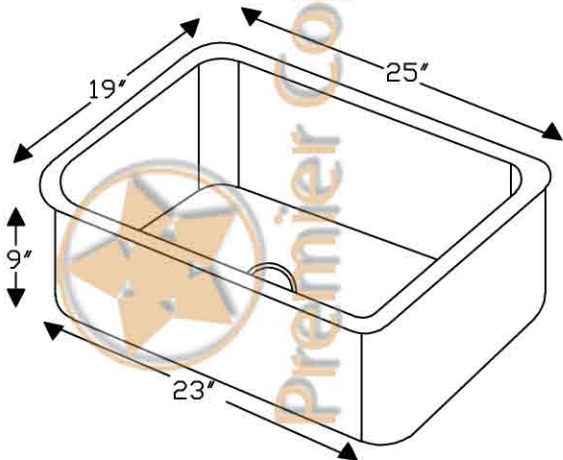

# ITEM # KSDB25199 25" KITCHEN SINGLE BOWL SINK

CODE/STANDARD COMPLIANCE

\* IAPMO/cUPC LISTED

C

OUTER DIMENSIONS: 25"X19"X9"

INNER DIMENSIONS: 23"X17"X9"

DRAIN SIZE: 3.5" STANDARD

MATERIAL GAUGE: 14

**IMPORTANT:** THIS PRODUCT IS HAND CRAFTED AND SMALL VARIANCES MAY OCCUR. DIMENSIONS MAY VARY UP TO 1/4". DO NOT MAKE ANY INSTALLATION CUTS UNTIL YOU RECEIVE YOUR SINK.