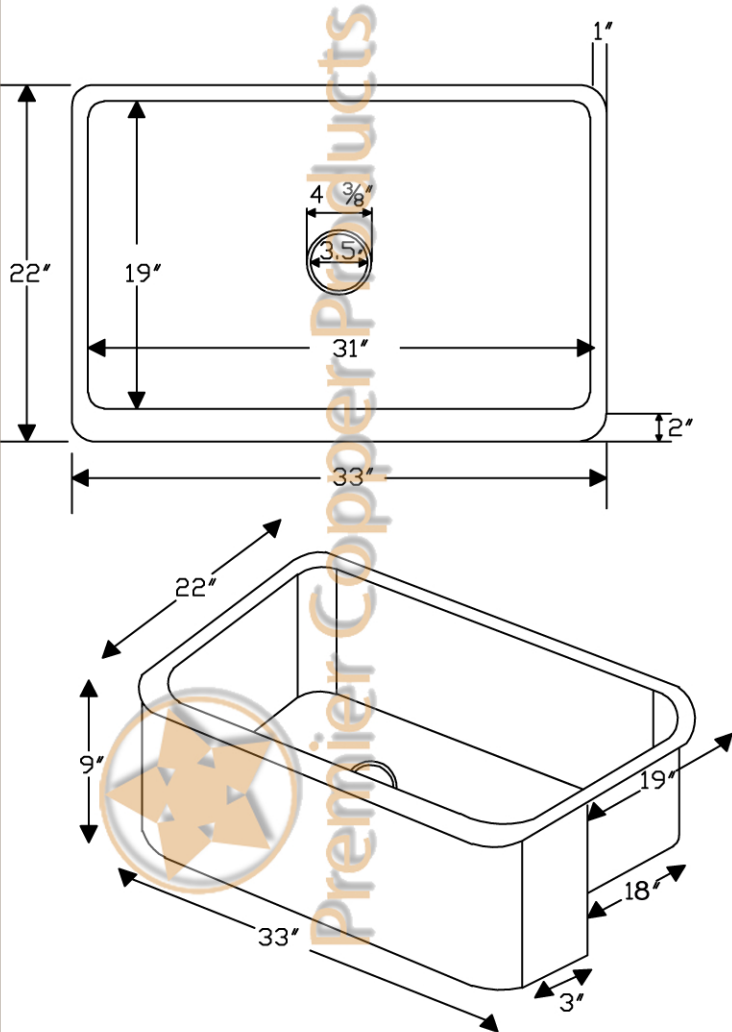

# ITEM # KASB33229 33" ANTIQUE KITCHEN APRON SINGLE BOWL SINK

CODE/STANDARD COMPLIANCE

\* IAPMO/cUPC LISTED

**OUTER DIMENSIONS: 33"x22"x9"**  
**INNER DIMENSIONS: 31"x19"x9"**  
**DRAIN SIZE: 3.5" STANDARD**  
**MATERIAL GAUGE: 14**

**IMPORTANT:** THIS PRODUCT IS HAND CRAFTED AND SMALL VARIANCES MAY OCCUR. DIMENSIONS MAY VARY UP TO 1/4". DO NOT MAKE ANY INSTALLATION CUTS UNTIL YOU RECEIVE YOUR SINK.