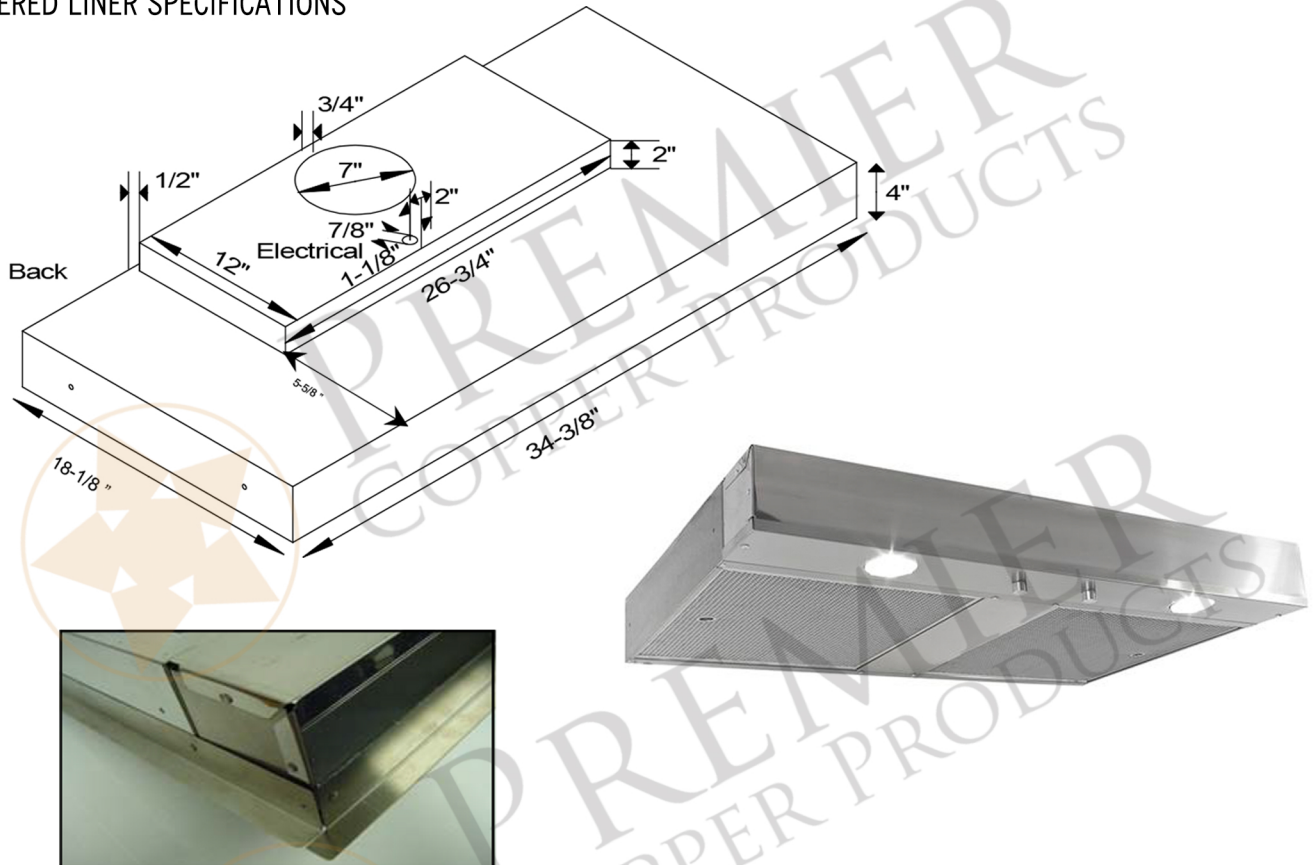

- * Description: 38 Inch Hand Hammered Copper Wall Mounted Euro Range Hood with Nickel Background Scroll Design with 735 CFM Stainless Steel Insert
- * Outer Dimension: 38" x 21" x 36"
- * Top Dimension: 22" x 12"
- * Bottom Dimension: 38" x 21"
- * Bottom Opening Dimension: 34.75" x 18.5"
- * Skirt Height: 9"
- * Finish: Oil Rubbed Bronze and Nickel
- * Design: Scroll with Nickel Background

THIS PRODUCT IS HAND CRAFTED, SMALL VARIANCES IN COLOR AND SIZE MAY OCCUR.
DO NOT MAKE ANY INSTALLATION CUTS UNTIL YOU RECEIVE YOUR ITEM(S).

* Description: 38 Inch Hand Hammered Copper Wall Mounted Euro Range Hood with Nickel Background Scroll Design with 735 CFM Stainless Steel Insert

* Insert Model Number: C2036BP

* Insert Description: 735 CFM, 1.5 - 4.6 Sones, Variable Controls, Aluminum Mesh Filters

* Insert Duct: Single 7" Round Vent Opening

* Front Panel Lighting: 38 Watt Halogen, Included

* Filter: Aluminum Mesh

* Insert Finish: Stainless Steel

POWERED LINER SPECIFICATIONS

3/4" Flange for perfect fit.

SEVEN YEAR, IN HOME, LIMITED WARRANTY ON INSERT, THE BEST IN THE INDUSTRY!

Please visit ImperialHoods.com to view the details on their warranty.