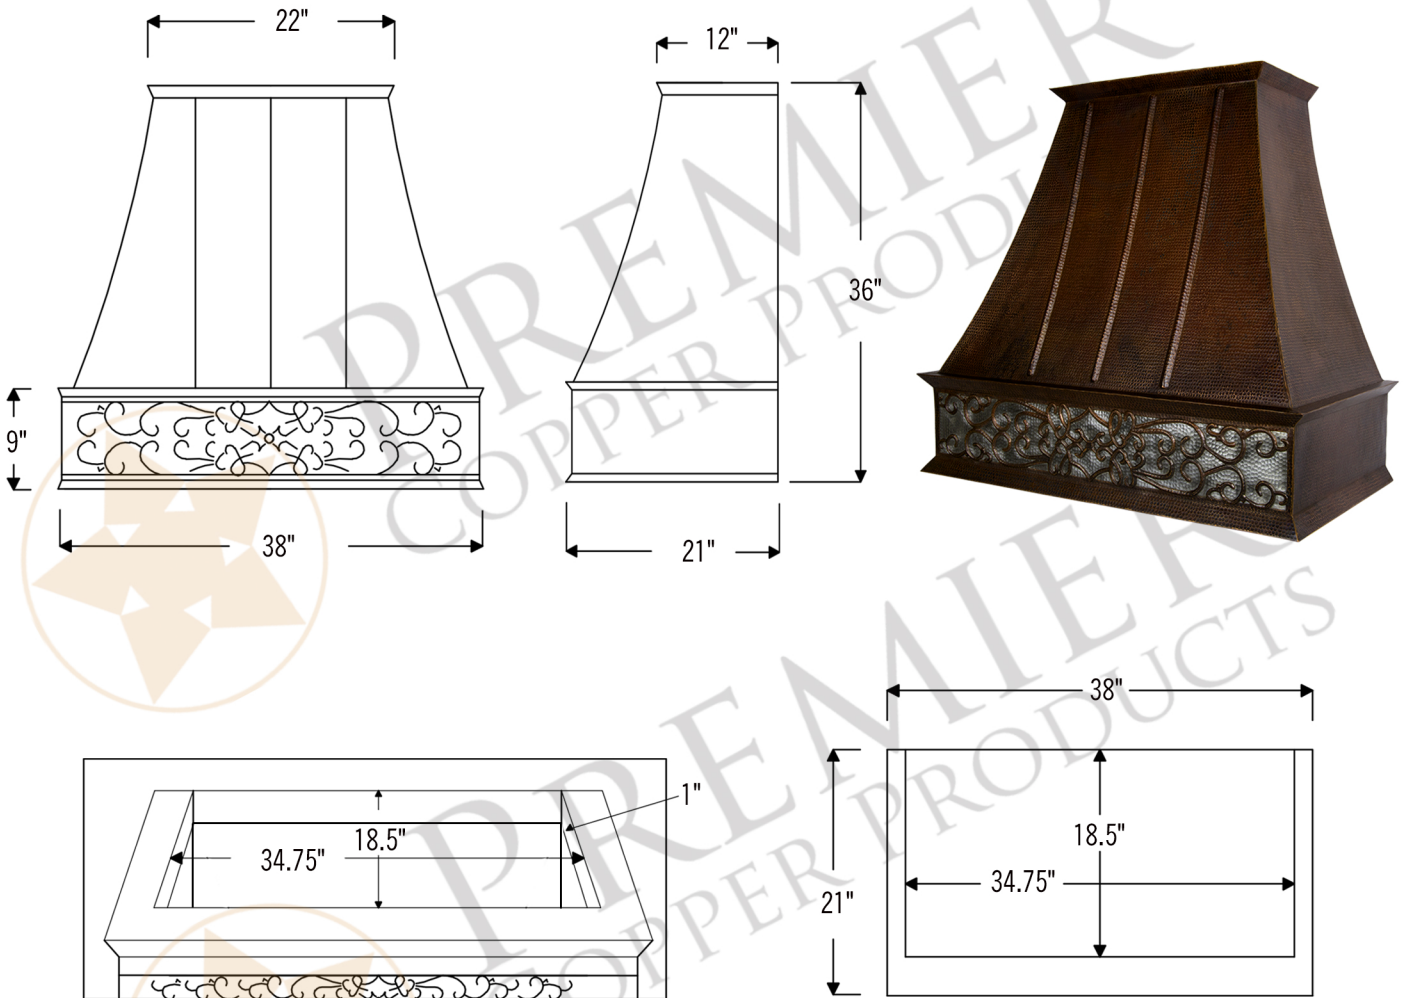

- * Description: 38 Inch Hand Hammered Copper Wall Mounted Euro Range Hood with Nickel Background Scroll Design with 735 CFM Stainless Steel Insert
- * Outer Dimension: 38" x 21" x 36"
- * Top Dimension: 22" x 12"
- * Bottom Dimension: 38" x 21"
- * Bottom Opening Dimension: 34.75" x 18.5"
- * Skirt Height: 9"
- * Finish: Oil Rubbed Bronze and Nickel
- * Design: Scroll with Nickel Background

THIS PRODUCT IS HAND CRAFTED, SMALL VARIANCES IN COLOR AND SIZE MAY OCCUR.
DO NOT MAKE ANY INSTALLATION CUTS UNTIL YOU RECEIVE YOUR ITEM(S).

* Description: 38 Inch Hand Hammered Copper Wall Mounted Euro Range Hood with Nickel Background Scroll Design with 735 CFM Stainless Steel Insert

* Insert Model Number: C2036BP

* Insert Description: 735 CFM, 1.5 - 4.6 Sones, Variable Controls, Aluminum Mesh Filters

* Insert Duct: Single 7" Round Vent Opening

* Front Panel Lighting: 38 Watt Halogen, Included

All dimensions on inserts are (+/-) 1/8" and are subject to change. Drawings are not to scale.