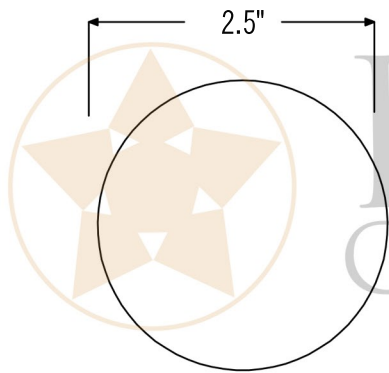

PREMIER
COPPER PRODUCTS

MODEL NUMBER: D-208BLK

- Description: 1.5" Non-Overflow Pop-Up Bathroom Sink Drain
- Design: Push Pop Top
- Overall Length: 8.75"
- Down Pipe Width: 1.25"
- Push Pop Top Dimension: 2.5"
- Thread Length: 2.75"
- Finish: Matte Black
- CA Prop 65 Compliant

* BLK: Matte Black

Push Pop Top