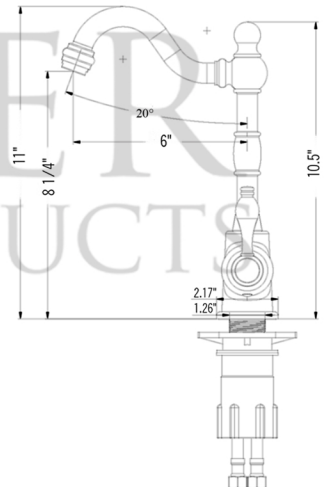

* ORB: Oil Rubbed Bronze

SINK DETAILS (Model# BS15FDB3)

- * Description: 15" Square Copper Prep Sink w/ Fleur De Lis Design
- * Color: Oil Rubbed Bronze
- * Outer Dimension: 15" x 15" x 7"
- * Inner Dimension: 13" x 13" x 7"
- * Drain Size: 3.5" Drain Opening

FAUCET DETAILS (Model# B-BV01ORB)

- * Description: Single Handle Bar / Vessel Faucet
- * Finish: Oil Rubbed Bronze
- * Installation: Single Hole
- * Overall Height: 11"
- * Spout Reach: 6"
- * Certifications: ASME A112.18.1/CSA B125.1, NSF/ANSI 61, California Lead Plumbing Law, ADA Compliant

DRAIN DETAILS (Model# D-132ORB)

- * Description: 3.5" Basket Strainer Drain
- * Upper Flange Dimension: 4.5"
- * Material: Solid Brass

WAX DETAILS (Model# W900-WAX)

- * Copper Sink Wax & Cleaner
- * Made from Natural Bee's Wax
- * No wax Build Up ever!
- * Hard Water Protection
- * Works Great on a Variety of Different Surfaces:

SILICONE DETAILS (Model# C900-ORB)

- * Description: Neutral Cure Copper Sink Installation Silicone
- * Color: Oil Rubbed Bronze
- * Size: 4.7oz