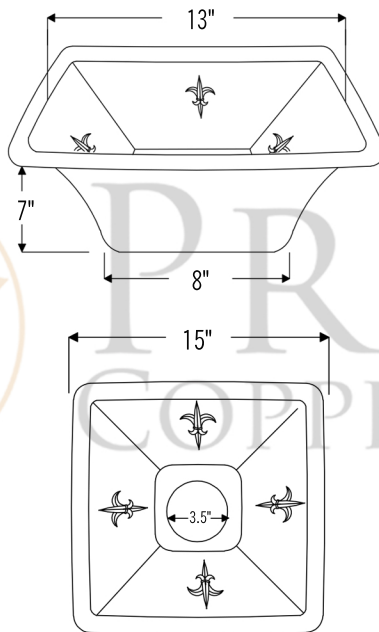

PACKAGE INCLUDES THE FOLLOWING ITEMS:

- * 15" Square Copper Prep Sink w/ Fleur De Lis Design / ORB Finish (Model # BS15FDB3)
- * Single Handle Bar or Vessel Filler Faucet / ORB Finish (Model # B-BV01ORB)
- * 3.5" Basket Strainer Drain / ORB Finish (Model# D-132ORB)
- * Copper Sink Wax (Model# W900-WAX)
- * Neutral Cure Copper Sink Installation Silicone (Model# C900-ORB)

* ORB: Oil Rubbed Bronze

SINK DETAILS (Model# BS15FDB3)

- * Description: 15" Square Copper Prep Sink w/ Fleur De Lis Design
- * Color: Oil Rubbed Bronze
- * Outer Dimension: 15" x 15" x 7"
- * Inner Dimension: 13" x 13" x 7"
- * Drain Size: 3.5" Drain Opening

FAUCET DETAILS (Model# B-BV01ORB)

- * Description: Single Handle Bar / Vessel Faucet
- * Finish: Oil Rubbed Bronze
- * Installation: Single Hole
- * Overall Height: 11"
- * Spout Reach: 6"
- * Certifications: ASME A112.18.1/CSA B125.1, NSF/ANSI 61, California Lead Plumbing Law, ADA Compliant

SILICONE DETAILS (Model# C900-ORB)

- * Description: Neutral Cure Copper Sink Installation Silicone
- * Color: Oil Rubbed Bronze
- * Size: 4.7oz