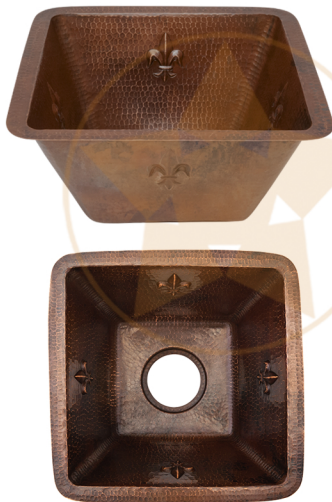

PACKAGE INCLUDES THE FOLLOWING ITEMS:

- * 15" Square Copper Prep Sink w/ Fleur De Lis Design / ORB Finish (Model # BS15FDB3)
- * Single Handle Bar or Vessel Filler Faucet / ORB Finish (Model # B-BV01ORB)
- * 3.5" Basket Strainer Drain / ORB Finish (Model# D-132ORB)
- * Copper Sink Wax (Model# W900-WAX)
- * Neutral Cure Copper Sink Installation Silicone (Model# C900-ORB)

* ORB: Oil Rubbed Bronze

SINK DETAILS (Model# BS15FDB3)

- * Description: 15" Square Copper Prep Sink w/ Fleur De Lis Design
- * Color: Oil Rubbed Bronze
- * Outer Dimension: 15" x 15" x 7"
- * Inner Dimension: 13" x 13" x 7"
- * Drain Size: 3.5" Drain Opening

FAUCET DETAILS (Model# B-BV01ORB)

- * Description: Single Handle Bar / Vessel Faucet
- * Finish: Oil Rubbed Bronze
- * Installation: Single Hole
- * Overall Height: 11"
- * Spout Reach: 6"
- * Certifications: ASME A112.18.1/CSA B125.1, NSF/ANSI 61, California Lead Plumbing Law, ADA Compliant

SILICONE DETAILS (Model# C900-ORB)

- * Description: Neutral Cure Copper Sink Installation Silicone
- * Color: Oil Rubbed Bronze
- * Size: 4.7oz