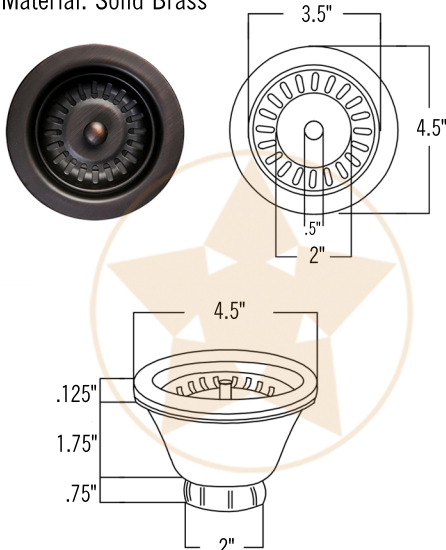

DRAIN DETAILS (Model# D-132ORB)

- Description: 3.5" Basket Strainer Drain
- Upper Flange Dimension: 4.5"
- Material: Solid Brass