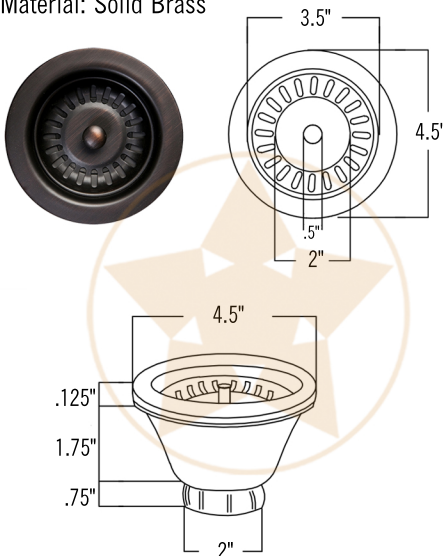

DRAIN DETAILS (Model# D-132ORB)

- Description: 3.5" Basket Strainer Drain
- Upper Flange Dimension: 4.5"
- Material: Solid Brass