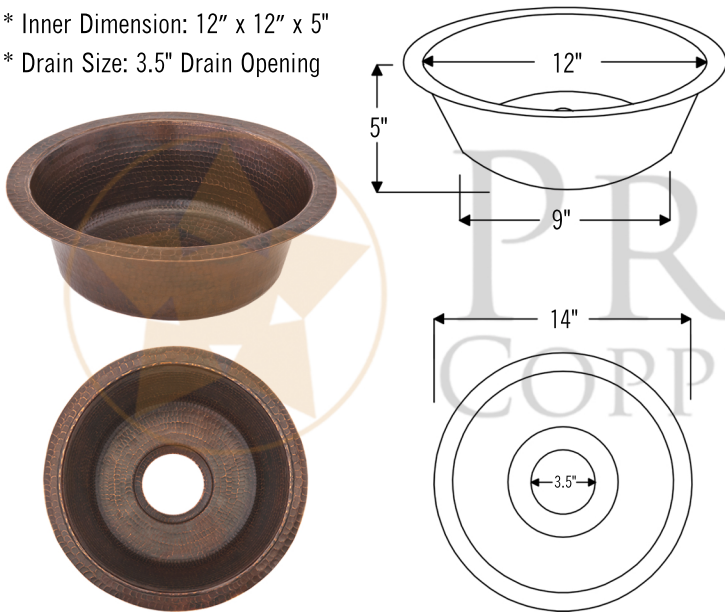

### PACKAGE INCLUDES THE FOLLOWING ITEMS:

- \* 14" Round Copper Prep Sink / ORB Finish (Model # BR14DB3)
- \* Single Handle Bar or Vessel Filler Faucet / ORB Finish (Model # B-BV01ORB)
- \* 3.5" Basket Strainer Drain / ORB Finish (Model# D-132ORB)
- \* Copper Sink Wax (Model# W900-WAX)
- \* Neutral Cure Copper Sink Installation Silicone (Model# C900-ORB)

### SINK DETAILS (Model# BR14DB3)

- \* Description: 14" Round Copper Prep Sink
- \* Color: Oil Rubbed Bronze
- \* Outer Dimension: 14" x 14" x 5"
- \* Inner Dimension: 12" x 12" x 5"
- \* Drain Size: 3.5" Drain Opening

### FAUCET DETAILS (Model# B-BV01ORB)

- \* Description: Single Handle Bar / Vessel Faucet
- \* Finish: Oil Rubbed Bronze
- \* Installation: Single Hole
- \* Overall Height: 11"
- \* Spout Reach: 6"
- \* Certifications: ASME A112.18.1/CSA B125.1, NSF/ANSI 61, California Lead Plumbing Law, ADA Compliant

### SILICONE DETAILS (Model# C900-ORB)

- \* Description: Neutral Cure Copper Sink Installation Silicone
- \* Color: Oil Rubbed Bronze
- \* Size: 4.7oz