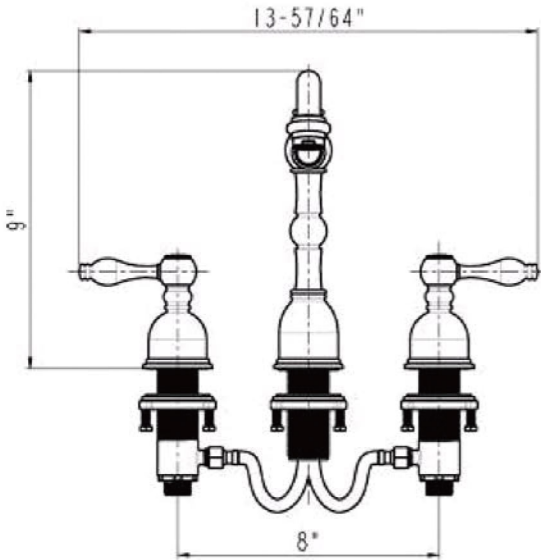

CODE/STANDARD COMPLIANCE
* IAPMO/cUPC LISTED

ITEM # LR14RDB ROUND ROLLED RIM

OUTER DIMENSIONS: 14"X6"
INNER DIMENSIONS: 12"X6"
DRAIN SIZE: 1.5" W/O OVERFLOW
MATERIAL GAUGE: 17

IMPORTANT: THIS PRODUCT IS HAND CRAFTED AND SMALL VARIANCES MAY OCCUR. DIMENSIONS MAY VARY UP TO 1/4". DO NOT MAKE ANY INSTALLATION CUTS UNTIL YOU RECEIVE YOUR SINK.

BY PREMIER COPPER PRODUCTS

B-WS01ORB

8" WIDESPREAD BATHROOM FAUCET

FEATURES:

- All Brass Material
- Ceramic Cartridges
- Max Flow Rate: 2.2GPM(8.3LPM) @ 60PSI
- 100% Factory Tested
- Brass Pop-up Available

BY PREMIER COPPER PRODUCTS

B-WS010RB

PRODUCT SPECIFICATIONS

TRU™ Faucets

BY PREMIER COPPER PRODUCTS

B-WS01ORB

EXPLODED PARTS VIEW

BY PREMIER COPPER PRODUCTS

B-WS01ORB

PARTS LISTING

26	2090165	HEXAGONAL MOUNTING SCREW
25	2860356	STAINLESS STEEL FLEXIBLE HOSE
24	2030022	CONTROL BODY
23	2120081	MOUNTING NUT
22	2180126	WASHER
21	2050167	WASHER
20	2010312	BASE SET
19	2110501	BODY CANOPY
18	2133083	CONTROL BODY
17	2050093	O-RING
16	2710101	FAST OPEN CARTRIDGE
15	2750409	HANDLE
14	2030032	CONNECT PIPE
13	2050068	O-RING
12	2050071	O-RING
11	2040232	CONNECTER
10	2180082	FRICTION WASHER
9	2050184	FRICTION WASHER
8	2040230	CONNECTER
7	2090273	SCREW
6	2110735	CAP
5	2040231	BODY CONNECTER
4	2050149	WASHER
3	2140186	SPOUT PIPE
2	2040233	CONNECTER
1	2700025	24 AERATOR