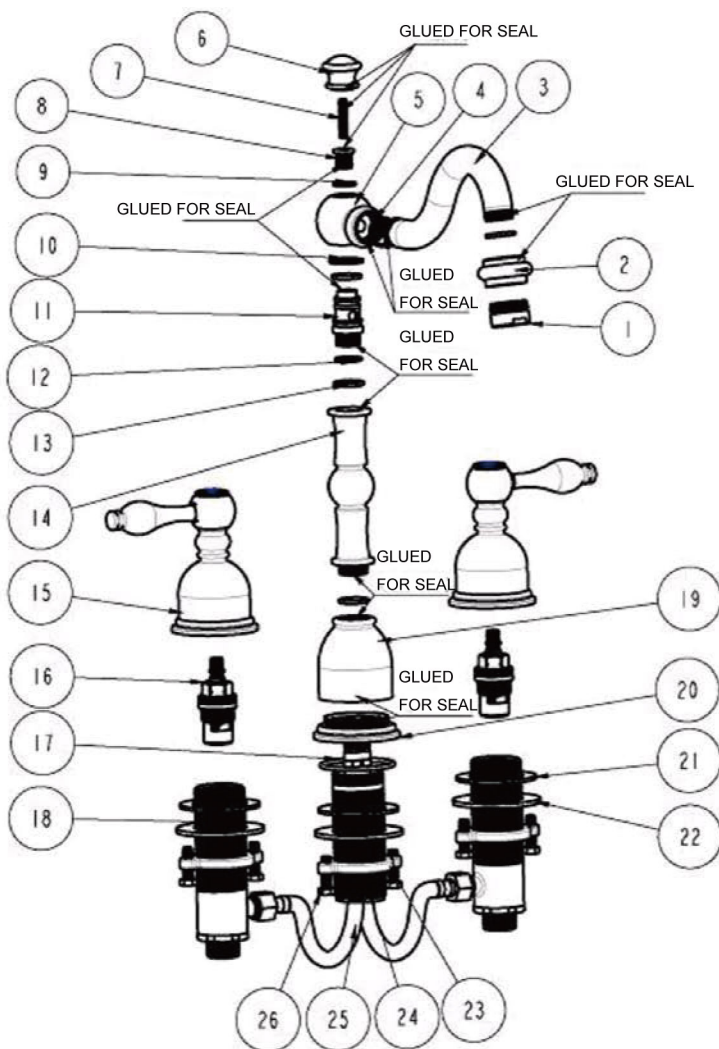

BY PREMIER COPPER PRODUCTS

B-WS01ORB

8" WIDESPREAD BATHROOM FAUCET

FEATURES:

- All Brass Material
- Ceramic Cartridges
- Max Flow Rate: 2.2GPM(8.3LPM) @ 60PSI
- 100% Factory Tested
- Brass Pop-up Available

APPLICABLE STANDARDS/CODES:

- ASME A112.18.1
- CSA B125.1-2005
- NSF/ANSI 61-2007a
- California Lead Plumbing Law
- ADA

FINISHES:

- Oil Rubbed Bronze (ORB)
- Brushed Nickel (BN)

SPECIFIED MODEL:

Model	Description	Finish
B-WS01ORB-N	8" Widespread Bathroom Faucet W/ Non-Overflow Drain	ORB
B-WS01ORB-O	8" Widespread Bathroom Faucet W/ Overflow Style Drain	ORB

BY PREMIER COPPER PRODUCTS

B-WS010RB

PRODUCT SPECIFICATIONS

TRU™ Faucets

BY PREMIER COPPER PRODUCTS

B-WS01ORB

EXPLODED PARTS VIEW

BY PREMIER COPPER PRODUCTS

B-WS01ORB

PARTS LISTING

26	2090165	HEXAGONAL MOUNTING SCREW
25	2860356	STAINLESS STEEL FLEXIBLE HOSE
24	2030022	CONTROL BODY
23	2120081	MOUNTING NUT
22	2180126	WASHER
21	2050167	WASHER
20	2010312	BASE SET
19	2110501	BODY CANOPY
18	2133083	CONTROL BODY
17	2050093	O-RING
16	2710101	FAST OPEN CARTRIDGE
15	2750409	HANDLE
14	2030032	CONNECT PIPE
13	2050068	O-RING
12	2050071	O-RING
11	2040232	CONNECTER
10	2180082	FRICTION WASHER
9	2050184	FRICTION WASHER
8	2040230	CONNECTER
7	2090273	SCREW
6	2110735	CAP
5	2040231	BODY CONNECTER
4	2050149	WASHER
3	2140186	SPOUT PIPE
2	2040233	CONNECTER
1	2700025	24 AERATOR