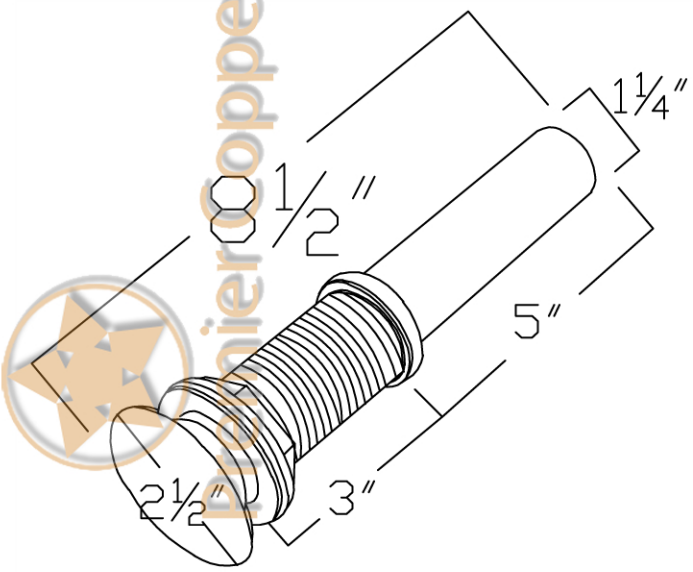

ITEM # D-208ORB

1.5" NON-OVERFLOW POP-UP DRAIN

COLOR: OIL RUBBED BRONZE
SIZE: 1.5"