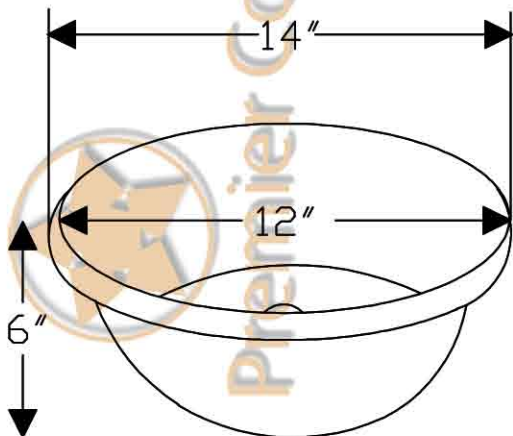

CODE/STANDARD COMPLIANCE
* IAPMO/cUPC LISTED

ITEM # LR14RDB ROUND ROLLED RIM

OUTER DIMENSIONS: 14"X6"
INNER DIMENSIONS: 12"X6"
DRAIN SIZE: 1.5" W/O OVERFLOW
MATERIAL GAUGE: 17

IMPORTANT: THIS PRODUCT IS HAND CRAFTED AND SMALL VARIANCES MAY OCCUR. DIMENSIONS MAY VARY UP TO 1/4". DO NOT MAKE ANY INSTALLATION CUTS UNTIL YOU RECEIVE YOUR SINK.

BY PREMIER COPPER PRODUCTS

B-WS01ORB

8" WIDESPREAD BATHROOM FAUCET

FEATURES:

- All Brass Material
- Ceramic Cartridges
- Max Flow Rate: 2.2GPM(8.3LPM) @ 60PSI
- 100% Factory Tested
- Brass Pop-up Available