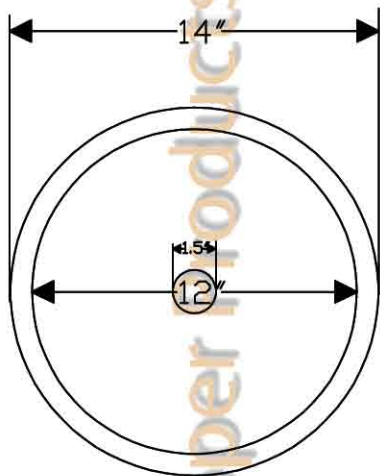

CODE/STANDARD COMPLIANCE
* IAPMO/cUPC LISTED

ITEM # LR14RDB ROUND ROLLED RIM

OUTER DIMENSIONS: 14"X6"
INNER DIMENSIONS: 12"X6"
DRAIN SIZE: 1.5" W/O OVERFLOW
MATERIAL GAUGE: 17

IMPORTANT: THIS PRODUCT IS HAND CRAFTED AND SMALL VARIANCES MAY OCCUR. DIMENSIONS MAY VARY UP TO 1/4". DO NOT MAKE ANY INSTALLATION CUTS UNTIL YOU RECEIVE YOUR SINK.

BY PREMIER COPPER PRODUCTS

B-WS01ORB

8" WIDESPREAD BATHROOM FAUCET

FEATURES:

- All Brass Material
- Ceramic Cartridges
- Max Flow Rate: 2.2GPM(8.3LPM) @ 60PSI
- 100% Factory Tested
- Brass Pop-up Available