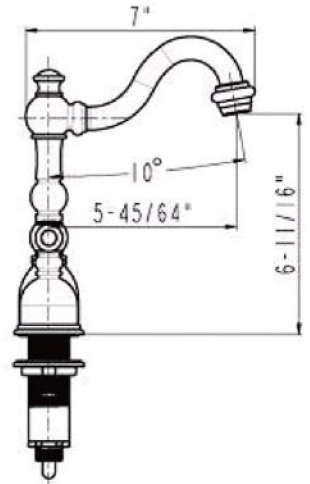

CODE/STANDARD COMPLIANCE
* IAPMO/cUPC LISTED

ITEM # LR14RDB ROUND ROLLED RIM

OUTER DIMENSIONS: 14"X6"
INNER DIMENSIONS: 12"X6"
DRAIN SIZE: 1.5" W/O OVERFLOW
MATERIAL GAUGE: 17

IMPORTANT: THIS PRODUCT IS HAND CRAFTED AND SMALL VARIANCES MAY OCCUR. DIMENSIONS MAY VARY UP TO 1/4". DO NOT MAKE ANY INSTALLATION CUTS UNTIL YOU RECEIVE YOUR SINK.

BY PREMIER COPPER PRODUCTS

B-WS01ORB

8" WIDESPREAD BATHROOM FAUCET

FEATURES:

- All Brass Material
- Ceramic Cartridges
- Max Flow Rate: 2.2GPM(8.3LPM) @ 60PSI
- 100% Factory Tested
- Brass Pop-up Available

BY PREMIER COPPER PRODUCTS

B-WS010RB

PRODUCT SPECIFICATIONS

TRU™ Faucets

BY PREMIER COPPER PRODUCTS

B-WS01ORB

EXPLODED PARTS VIEW

BY PREMIER COPPER PRODUCTS

B-WS01ORB

PARTS LISTING

26	2090165	HEXAGONAL MOUNTING SCREW
25	2860356	STAINLESS STEEL FLEXIBLE HOSE
24	2030022	CONTROL BODY
23	2120081	MOUNTING NUT
22	2180126	WASHER
21	2050167	WASHER
20	2010312	BASE SET
19	2110501	BODY CANOPY
18	2133083	CONTROL BODY
17	2050093	O-RING
16	2710101	FAST OPEN CARTRIDGE
15	2750409	HANDLE
14	2030032	CONNECT PIPE
13	2050068	O-RING
12	2050071	O-RING
11	2040232	CONNECTER
10	2180082	FRICTION WASHER
9	2050184	FRICTION WASHER
8	2040230	CONNECTER
7	2090273	SCREW
6	2110735	CAP
5	2040231	BODY CONNECTER
4	2050149	WASHER
3	2140186	SPOUT PIPE
2	2040233	CONNECTER
1	2700025	24 AERATOR