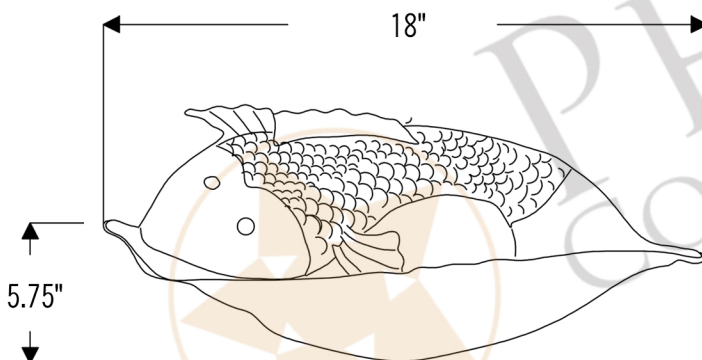

PACKAGE INCLUDES THE FOLLOWING ITEMS:

- * Two Fish Vessel Hammered Copper Sink / ORB Finish (Model# PV2FHDB)
- * Single Handle Bathroom Vessel Faucet / ORB Finish (Model# B-VF01ORB)
- * 1.5" Non-Overflow Pop-up Bathroom Sink Drain / ORB Finish (Model# D-208ORB)
- * Neutral Cure Copper Sink Installation Silicone (Model# C900-ORB)
- * Copper Sink Wax (Model# W900-WAX)

* ORB: Oil Rubbed Bronze

SINK DETAILS (Model# PVFHDB)

- * Two Fish Vessel Hammered Copper Sink
- * Outer Dimension: 19" x 18" x 5.75"
- * Drain Opening: 1.5" Non-Overflow
- * Color: Oil Rubbed Bronze

PACKAGE INCLUDES THE FOLLOWING ITEMS:

* ORB: Oil Rubbed Bronze

FAUCET DETAILS (Model# B-VF01ORB)

- * Single Handle Bathroom Vessel Faucet
- * Color: Oil Rubbed Bronze
- * Solid Brass Construction
- * Ceramic Disc Cartridges
- * Overall Height: 14.75"
- * ASME A112.18.1/CSA B125.1, NSF/ANSI 61, California Lead Plumbing Law, ADA Compliant