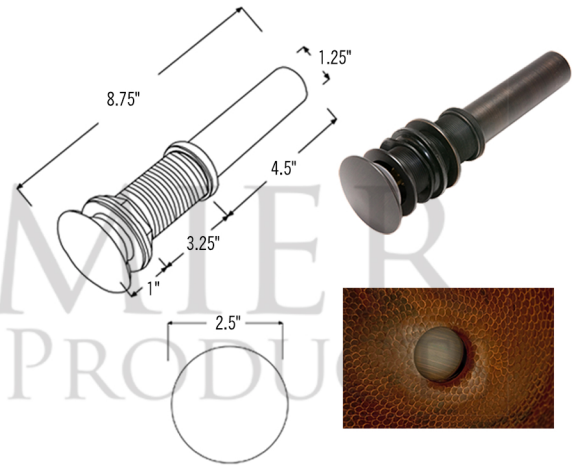

* ORB: Oil Rubbed Bronze

SINK DETAILS (Model# PVFHDB)

- * Two Fish Vessel Hammered Copper Sink
- * Outer Dimension: 19" x 18" x 5.75"
- * Drain Opening: 1.5" Non-Overflow
- * Color: Oil Rubbed Bronze

PACKAGE INCLUDES THE FOLLOWING ITEMS:

- * Two Fish Vessel Hammered Copper Sink / ORB Finish (Model# PV2FHDB)
- * Single Handle Bathroom Vessel Faucet / ORB Finish (Model# B-VF01ORB)
- * 1.5" Non-Overflow Pop-up Bathroom Sink Drain / ORB Finish (Model# D-208ORB)
- * Neutral Cure Copper Sink Installation Silicone (Model# C900-ORB)
- * Copper Sink Wax (Model# W900-WAX)

* ORB: Oil Rubbed Bronze

FAUCET DETAILS (Model# B-VF01ORB)

- * Single Handle Bathroom Vessel Faucet
- * Color: Oil Rubbed Bronze
- * Solid Brass Construction
- * Ceramic Disc Cartridges
- * Overall Height: 14.75"
- * ASME A112.18.1/CSA B125.1, NSF/ANSI 61, California Lead Plumbing Law, ADA Compliant

DRAIN DETAILS (Model# D-208ORB)

- * 1.5" Non-Overflow Pop-up Bathroom Sink Drain
- * Design: Push Pop Top
- * Upper Flange Dimension: 2"
- * Material: Solid Brass

SILICONE DETAILS (Model# C900-ORB)

- * Neutral Cure Installation Silicone
- * Color: Oil Rubbed Bronze
- * Size: 4.7 OZ
- * Matches a Variety of Different Styled Sinks and Drains