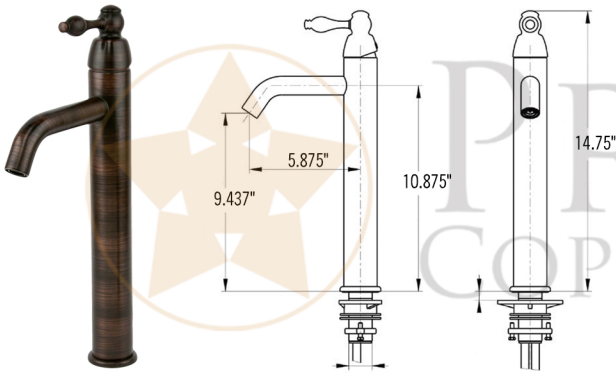

PACKAGE INCLUDES THE FOLLOWING ITEMS:

- * Two Fish Vessel Hammered Copper Sink / ORB Finish (Model# PV2FHDB)
- * Single Handle Bathroom Vessel Faucet / ORB Finish (Model# B-VF01ORB)
- * 1.5" Non-Overflow Pop-up Bathroom Sink Drain / ORB Finish (Model# D-208ORB)
- * Neutral Cure Copper Sink Installation Silicone (Model# C900-ORB)
- * Copper Sink Wax (Model# W900-WAX)

* ORB: Oil Rubbed Bronze

SINK DETAILS (Model# PVFHDB)

- * Two Fish Vessel Hammered Copper Sink
- * Outer Dimension: 19" x 18" x 5.75"
- * Drain Opening: 1.5" Non-Overflow
- * Color: Oil Rubbed Bronze

PACKAGE INCLUDES THE FOLLOWING ITEMS:

* ORB: Oil Rubbed Bronze

FAUCET DETAILS (Model# B-VF01ORB)

- * Single Handle Bathroom Vessel Faucet
- * Color: Oil Rubbed Bronze
- * Solid Brass Construction
- * Ceramic Disc Cartridges
- * Overall Height: 14.75"
- * ASME A112.18.1/CSA B125.1, NSF/ANSI 61, California Lead Plumbing Law, ADA Compliant

DRAIN DETAILS (Model# D-208ORB)

- * 1.5" Non-Overflow Pop-up Bathroom Sink Drain
- * Design: Push Pop Top
- * Upper Flange Dimension: 2"
- * Material: Solid Brass

SILICONE DETAILS (Model# C900-ORB)

- * Neutral Cure Installation Silicone
- * Color: Oil Rubbed Bronze
- * Size: 4.7 OZ
- * Matches a Variety of Different Styled Sinks and Drains