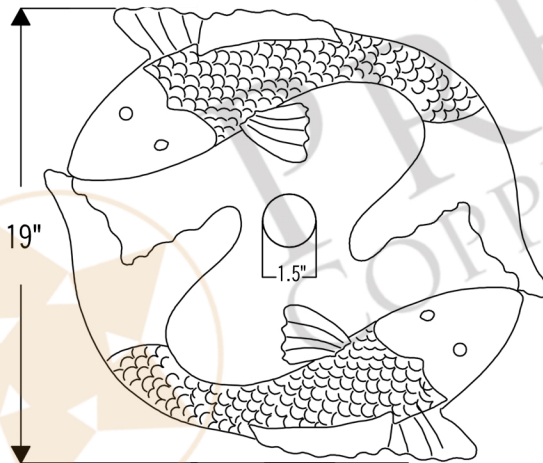

PACKAGE INCLUDES THE FOLLOWING ITEMS:

- * Two Fish Vessel Hammered Copper Sink / ORB Finish (Model# PV2FHDB)
- * Single Handle Bathroom Vessel Faucet / ORB Finish (Model# B-VF01ORB)
- * 1.5" Non-Overflow Pop-up Bathroom Sink Drain / ORB Finish (Model# D-208ORB)
- * Neutral Cure Copper Sink Installation Silicone (Model# C900-ORB)
- * Copper Sink Wax (Model# W900-WAX)

* ORB: Oil Rubbed Bronze

SINK DETAILS (Model# PVFHDB)

- * Two Fish Vessel Hammered Copper Sink
- * Outer Dimension: 19" x 18" x 5.75"
- * Drain Opening: 1.5" Non-Overflow
- * Color: Oil Rubbed Bronze

PACKAGE INCLUDES THE FOLLOWING ITEMS:

* ORB: Oil Rubbed Bronze

FAUCET DETAILS (Model# B-VF01ORB)

- * Single Handle Bathroom Vessel Faucet
- * Color: Oil Rubbed Bronze
- * Solid Brass Construction
- * Ceramic Disc Cartridges
- * Overall Height: 14.75"
- * ASME A112.18.1/CSA B125.1, NSF/ANSI 61, California Lead Plumbing Law, ADA Compliant