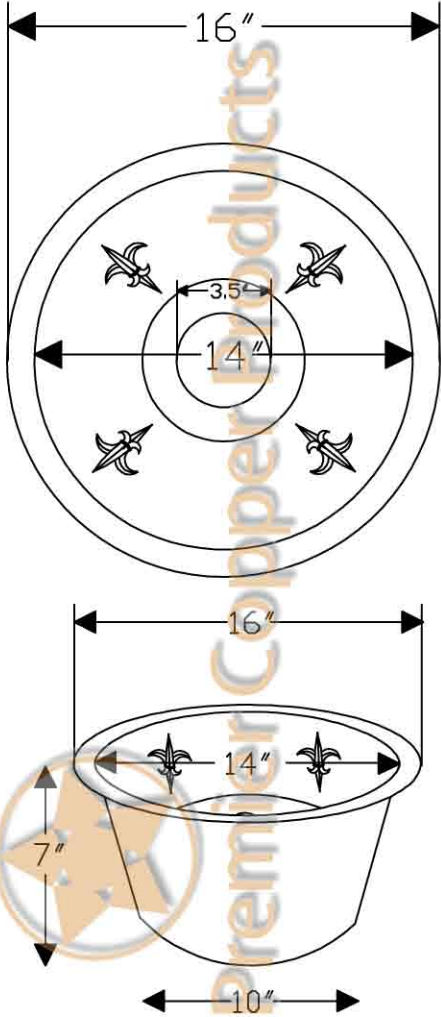

Premier Copper Products

ITEM # BR16FDB3 16" ROUND BAR W/ FLEUR DE LIS

CODE/STANDARD COMPLIANCE

* IAPMO/cUPC LISTED

OUTER DIMENSIONS: 16"X7"

INNER DIMENSIONS: 14"X7"

DRAIN SIZE: 3.5" PREP STANDARD

MATERIAL GAUGE: 17

IMPORTANT: THIS PRODUCT IS HAND CRAFTED AND SMALL VARIANCES MAY OCCUR. DIMENSIONS MAY VARY UP TO 1/4". DO NOT MAKE ANY INSTALLATION CUTS UNTIL YOU RECEIVE YOUR SINK.