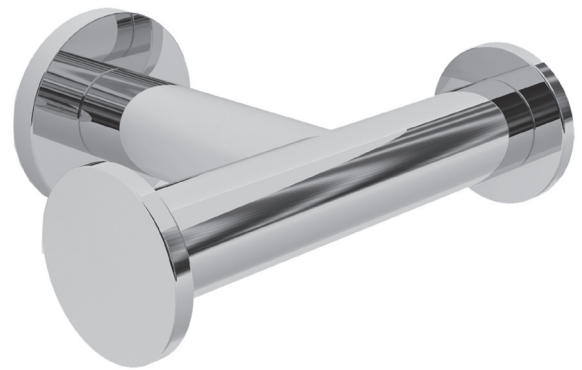

**Double Robe Hook**  
**36-13**

**Features**

- Solid brass construction
- Complements Keaton product series

**Codes / Standards Compliance**

Meets or exceeds the following at date of manufacture:

- All applicable US Federal and State material regulations

**Colors / Finishes**

- 10B: Oil Rubbed Bronze
  - 15: Polished Nickel
  - 15S: Satin Nickel - PVD
  - 26: Polished Chrome
- Other: Refer to the Newport Brass catalog for additional color/finish options.

**Specified Model**

Model	Description	Colors   Finishes
36-13	Double Robe Hook	<input type="checkbox"/> 10B <input type="checkbox"/> 15 <input type="checkbox"/> 15S <input type="checkbox"/> 26 <input type="checkbox"/> Other

**Product Specification:** Add size designator and "Color / Finish" suffix to Model number, below.

The Double Robe Hook shall be made of solid brass construction. Double Robe Hook shall complement Newport Brass Keaton product series. Double Robe Hook shall be Newport Brass Model 36-13/\_\_\_\_ .