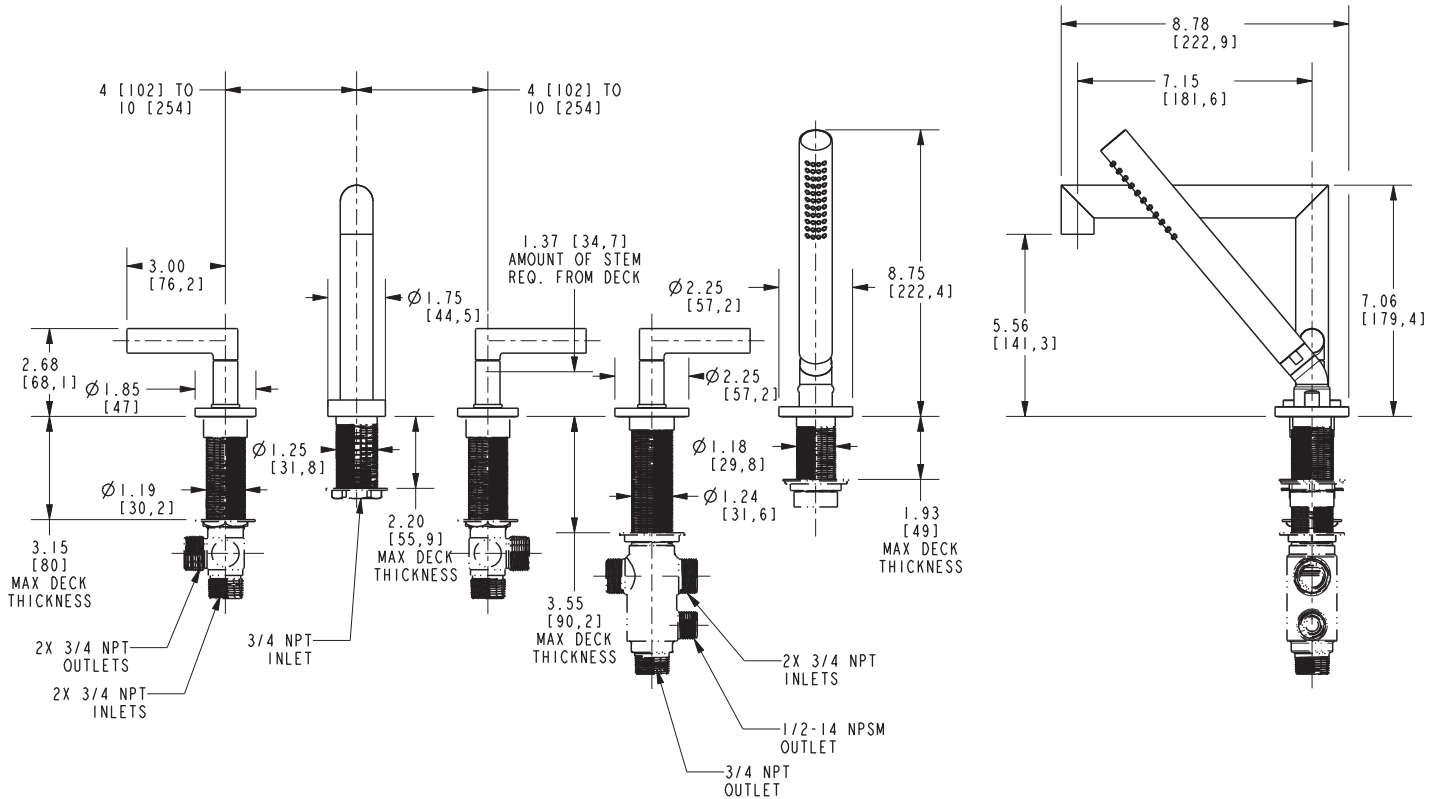

**Features**

- Solid brass construction
- 5.56" (14.1 cm) spout height at outlet
- 7.15" (18.2 cm) spout reach (c-c)
- Intended for use with Newport Brass rough valve kit (Required Accessory) which incorporates the following:
  - Brass valve bodies and quick-connect spout fitting
  - Quarter-turn washerless ceramic disc 3/4" valve cartridges
- Diverter valve and hoses as needed for handshower
- ADA Compliant
- 1.8 GPM (6.8 LPM) Max, Handshower Only

**Required Accessory**

<b>System Element</b>	Deck Tub Valve
<b>Description</b>	3-Valve Assembly With Quick Connect Spout Adapter
<b>Inlet/Outlet Size</b>	3/4"
<b>Part Number</b>	1-678
<b>Image</b>	

**Product Specification** Add "Color / Finish" suffix to Model number, below.

The Roman Tub with Handshower Deck Trim shall be made of solid brass construction. Roman Tub with Handshower Deck Trim shall incorporate lever handles. Product shall incorporate a 5.56" (14.1 cm) spout height at outlet and a 7.15" (18.2 cm) spout reach (c-c). Product shall feature a solid brass handshower with a 1.8 gallons (6.7 liters) per minute maximum flow rate. Rough valve kit shall incorporate brass valve bodies with quarter-turn washerless ceramic disc 3/4" valve cartridges, a spout nipple and a diverter valve with hoses as needed for handshower. Roman Tub with Handshower Deck Trim shall be Newport Brass Model 3-3127/\_\_\_\_ and Newport Brass rough valve kit shall be 1-678.

## PRODUCT DIMENSIONS *(Units are in inches)*