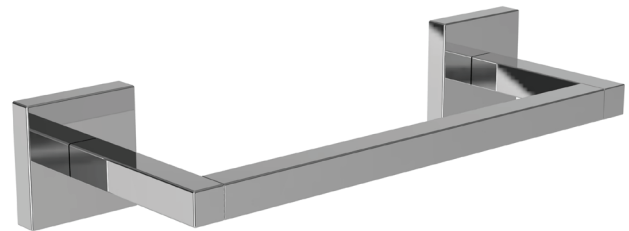

**Towel Bar**  
**2020-1200**

**Features**

- Solid metal construction
- Complements Cube 2 product series

**Codes / Standards Compliance**

Meets or exceeds the following at date of manufacture:

- All applicable US Federal and State material regulations

**Colors / Finishes**

- 10B: Oil Rubbed Bronze
  - 15: Polished Nickel
  - 15S: Satin Nickel - PVD
  - 26: Polished Chrome
- Other: Refer to the Newport Brass catalog for additional color/finish options.

**Specified Model**

Model	Description	Colors   Finishes				
2020-1200	8" Towel Bar	<input type="checkbox"/> 10B	<input type="checkbox"/> 15	<input type="checkbox"/> 15S	<input type="checkbox"/> 26	<input type="checkbox"/> Other

**Product Specification** Add "Color / Finish" suffix to Model number, below.

The Towel Bar shall be made of solid metal construction. Towel Bar shall complement Newport Brass Cube 2 product series. Towel Bar shall be Newport Brass Model 2020-1200/\_\_\_\_ .