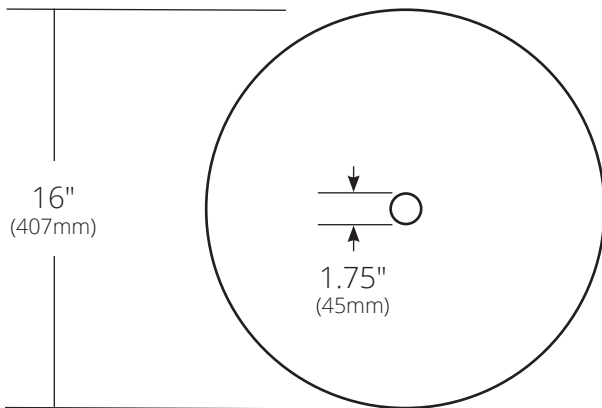

SPECIFICATIONS

ROMA

Murano Collection

Shown in Marina

TOP VIEW

SIDE VIEW

MG1605-MA Marina
MG1605-SY Seaspray

PRODUCT DETAILS

- 16" x 5" OD
(406mm x 127mm)
- 15.75" x 4.25" ID
(394mm x 108mm)
- Handcrafted, Certified Murano Glass
- 1.75" (45mm) drain opening

INSTALLATION

- Vessel
- **Note:** 3.25" vessel cutout required for countertop (*larger than standard*)

COORDINATING PRODUCTS

- Drains: DR120, DR130 or DR150
- Vanity tops with vessel cutout

STANDARDS COMPLIANCE

- UPC/cUPC compliant

IMPORTANT

Due to the handcrafted nature of this product, it will vary in finish, texture, and other details. Dimensions may vary up to 1/2" (13mm).