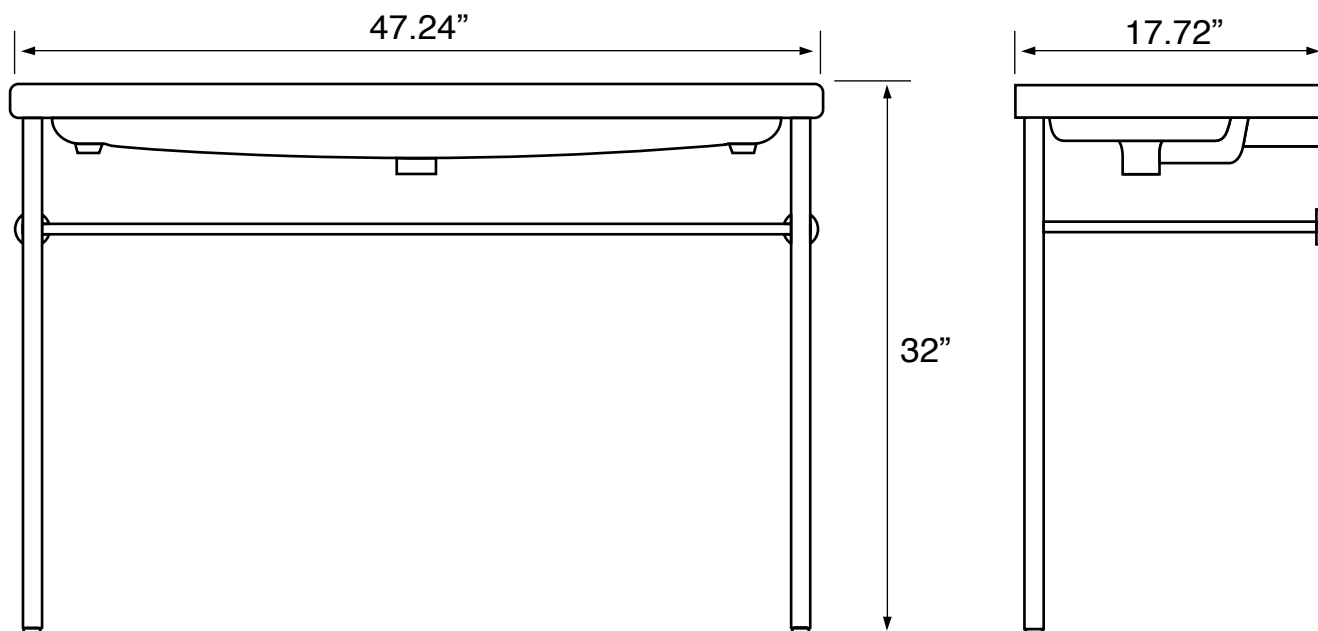

## Configurations

- One Hole.
- Three Hole (8-inch centers).
- No Hole.

## Technical Information

Bowl type:	Single
Installation:	Console
Bowl dimensions:	Depth: 4"
	Length: 43.31"
	Width: 11.02"
Drain hole:	1.90"
Faucet hole:	1.38"
Hole configurations:	0, 1, 3
Weight:	57.3 lbs