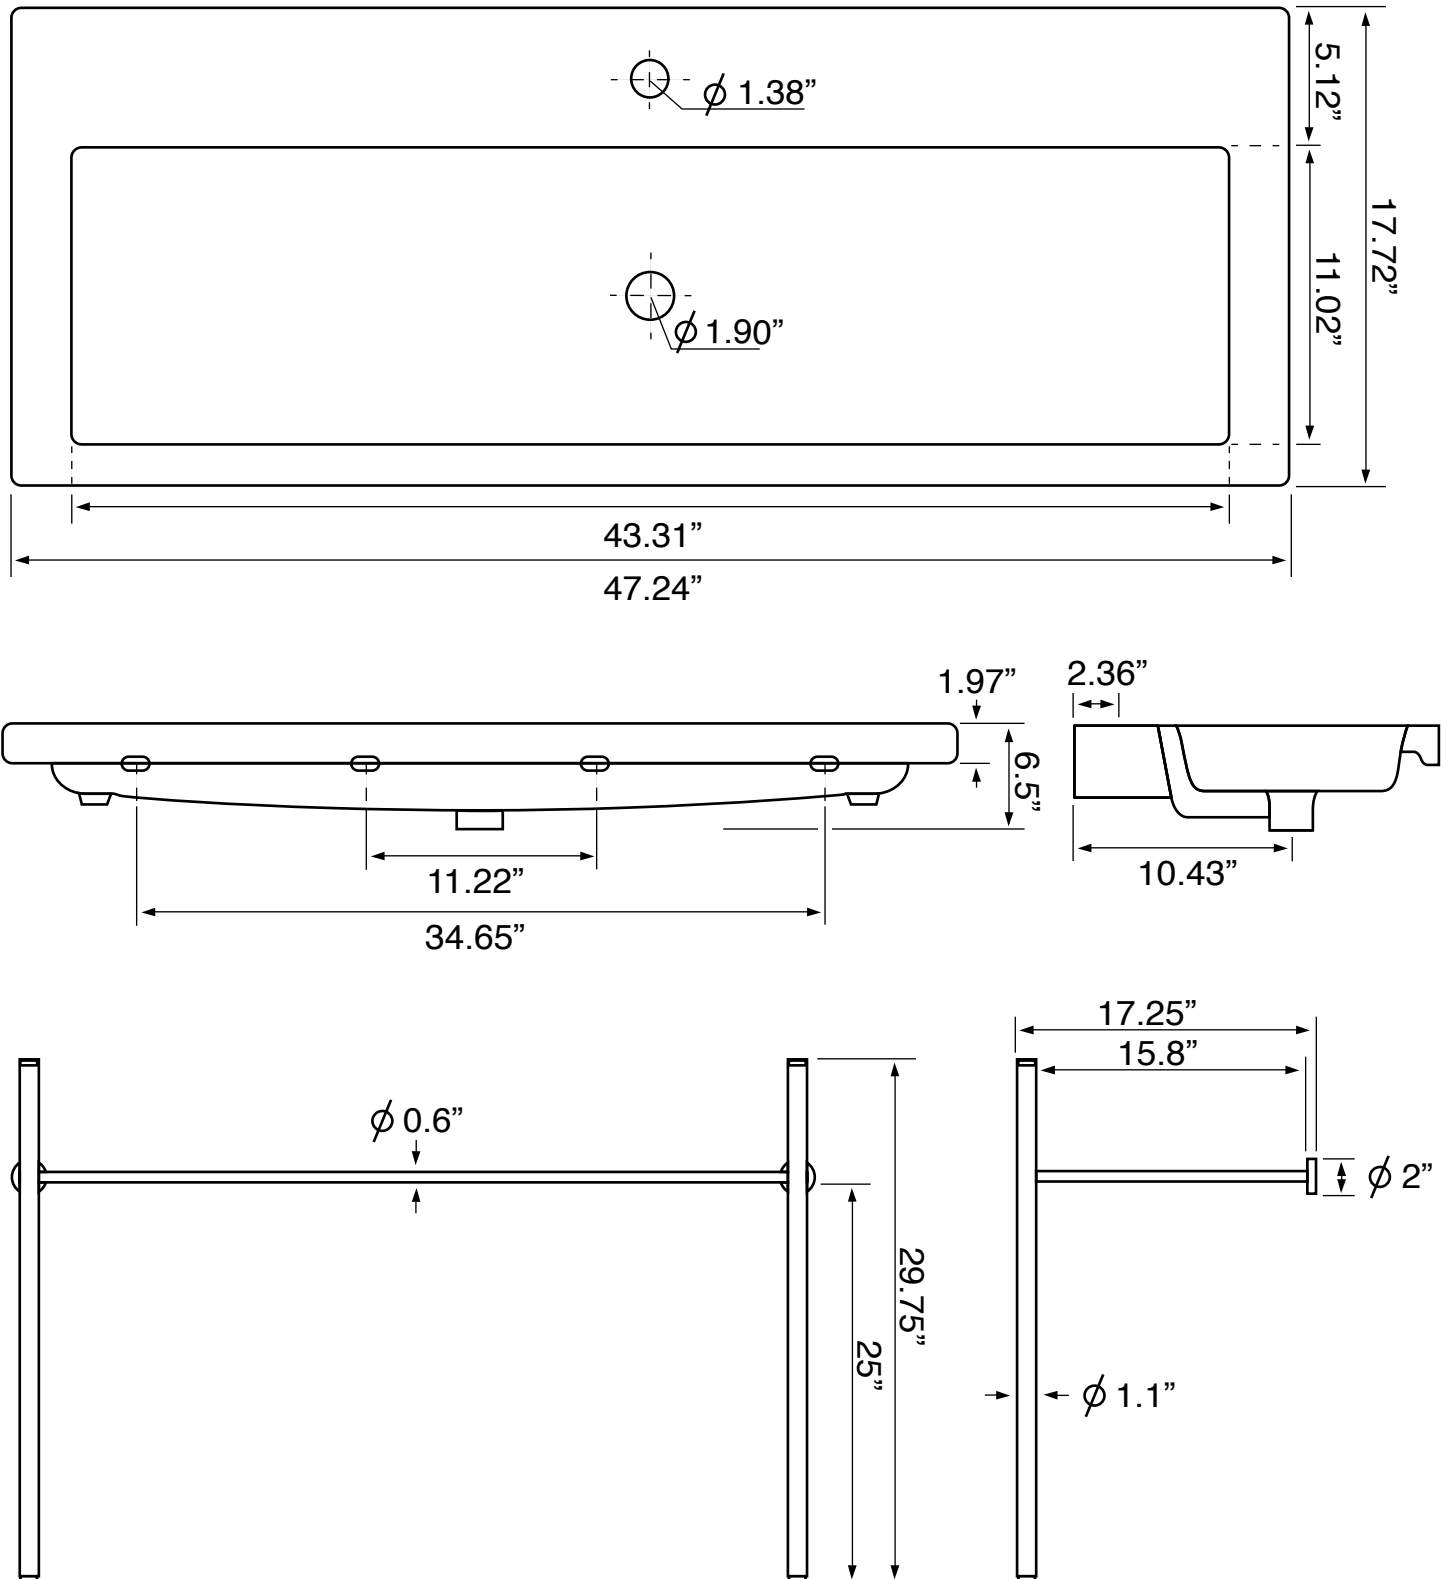

## Installation

- Console installation.

## Configurations

- One Hole.
- Three Hole (8-inch centers).
- No Hole.

## Technical Information

Bowl type:	Single
Installation:	Console
Bowl dimensions:	Depth: 4"
	Length: 43.31"
	Width: 11.02"
Drain hole:	1.90"
Faucet hole:	1.38"
Hole configurations:	0, 1, 3
Weight:	57.3 lbs