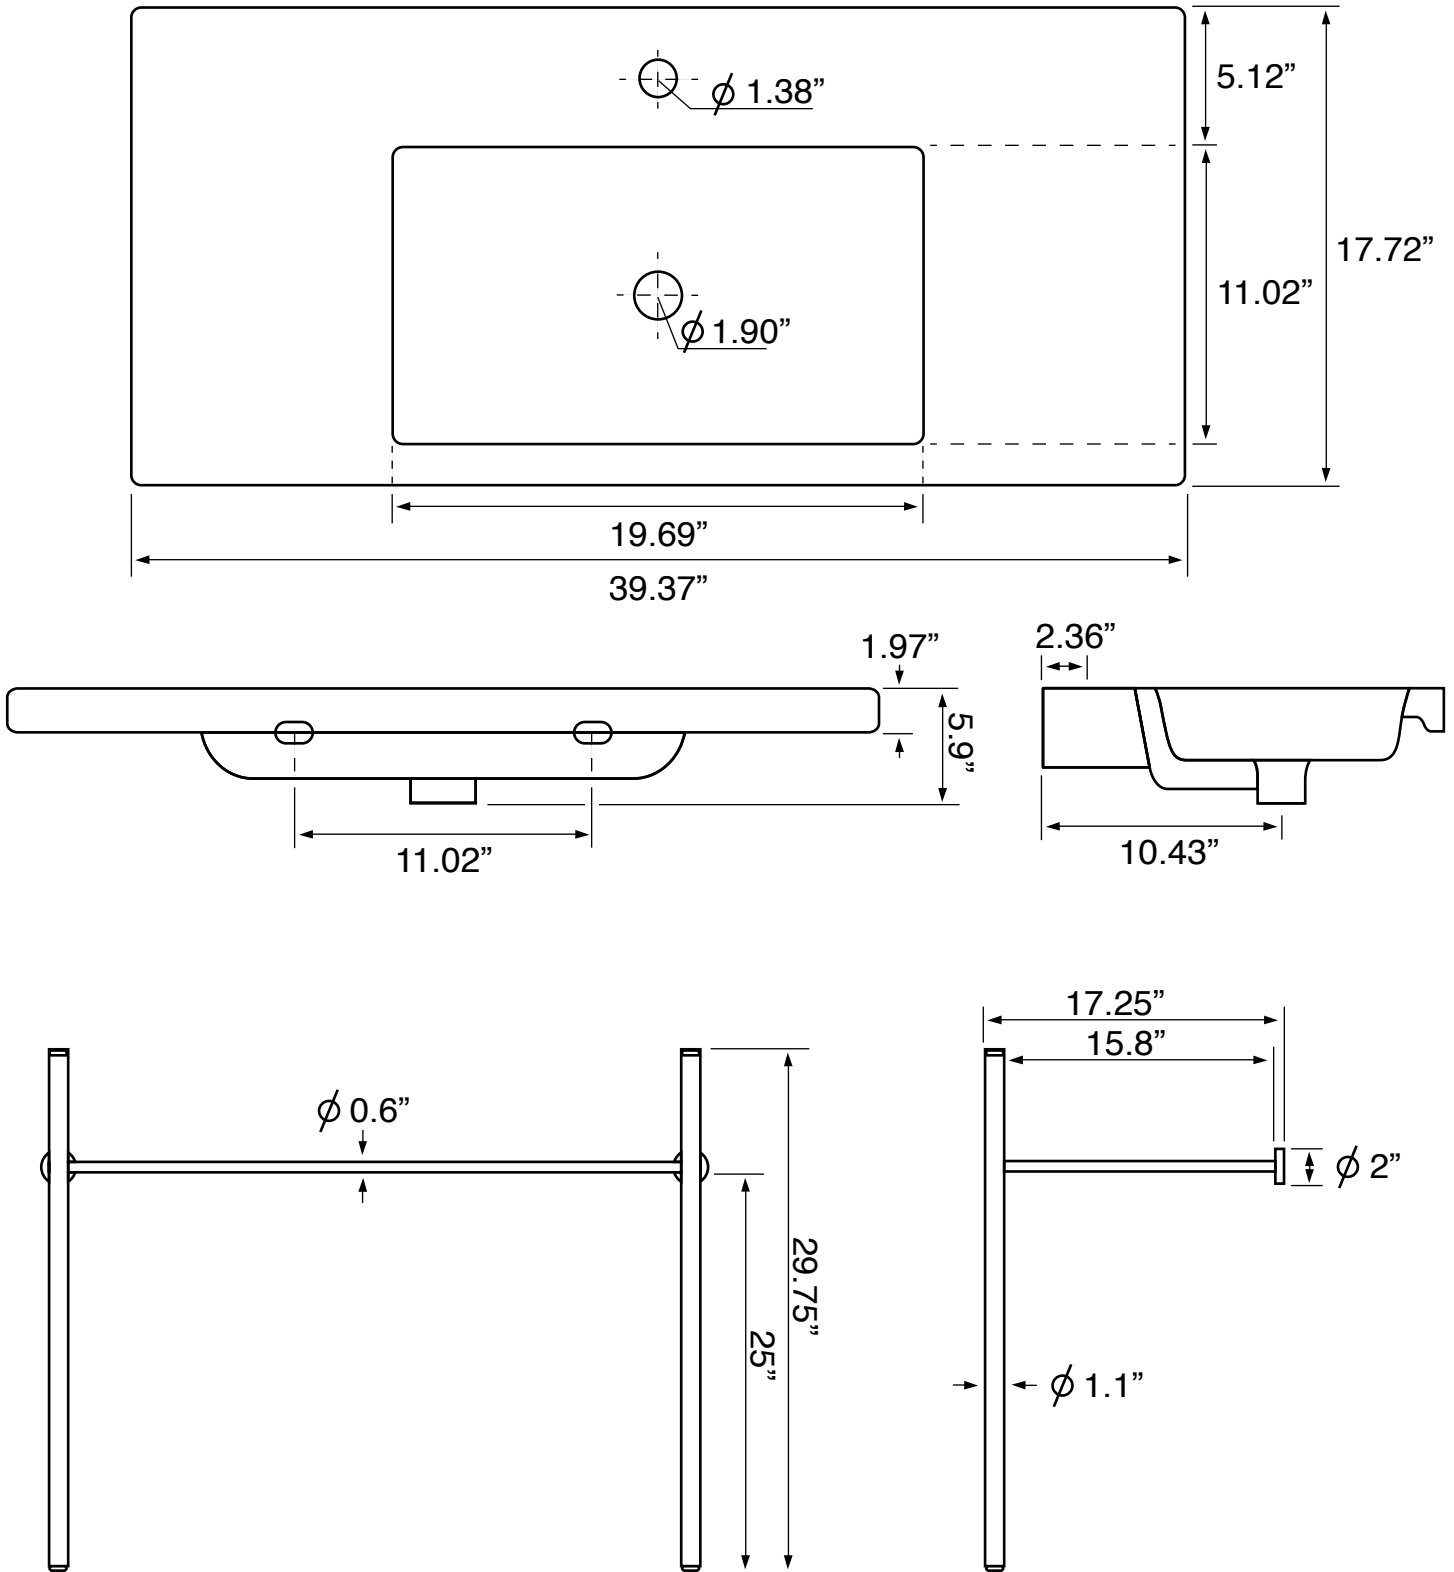

Features

- With overflow.
- Modern design.

Material

- White ceramic bathroom sink.
- Polished chrome brass console stand.

Installation

- Console installation.

Configurations

- Single Hole.
- Three Hole (8-inch centers).
- No Hole.

Nameek's One-Year Limited Warranty

See website for warranty information details.

Technical Information

Bowl type:	Single
Installation:	Console
Bowl dimensions:	Depth: 3.5"
	Length: 19.69"
	Width: 11.02"
Drain hole:	1.90"
Faucet hole:	1.38"
Hole configurations:	0, 1, 3
Weight:	50 lbs

Notes

Install this product according to the installation instructions.

Includes mounting hardware.