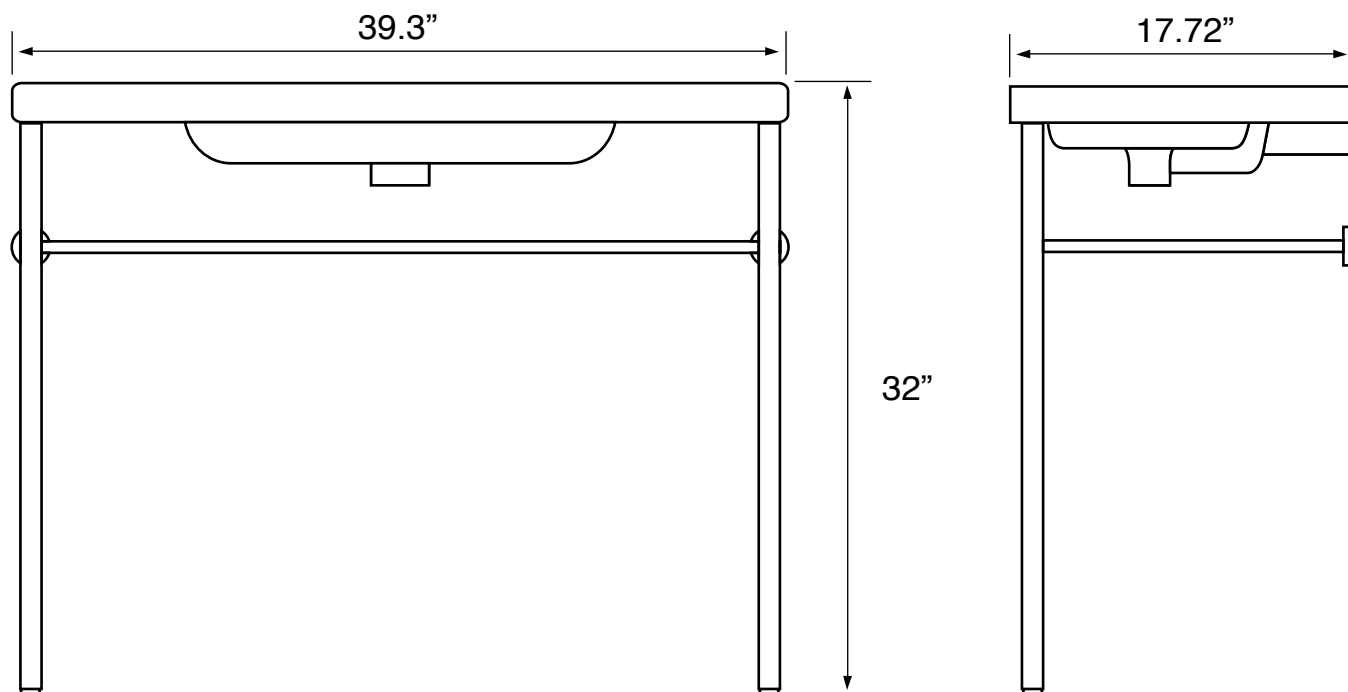

Features

- With overflow.
- Modern design.

Material

- White ceramic bathroom sink.
- Polished chrome brass console stand.

Installation

- Console installation.

Configurations

- Single Hole.
- Three Hole (8-inch centers).
- No Hole.

Nameek's One-Year Limited Warranty

See website for warranty information details.

Technical Information

Bowl type:	Single
Installation:	Console
Bowl dimensions:	Depth: 3.5"
	Length: 19.69"
	Width: 11.02"
Drain hole:	1.90"
Faucet hole:	1.38"
Hole configurations:	0, 1, 3
Weight:	50 lbs