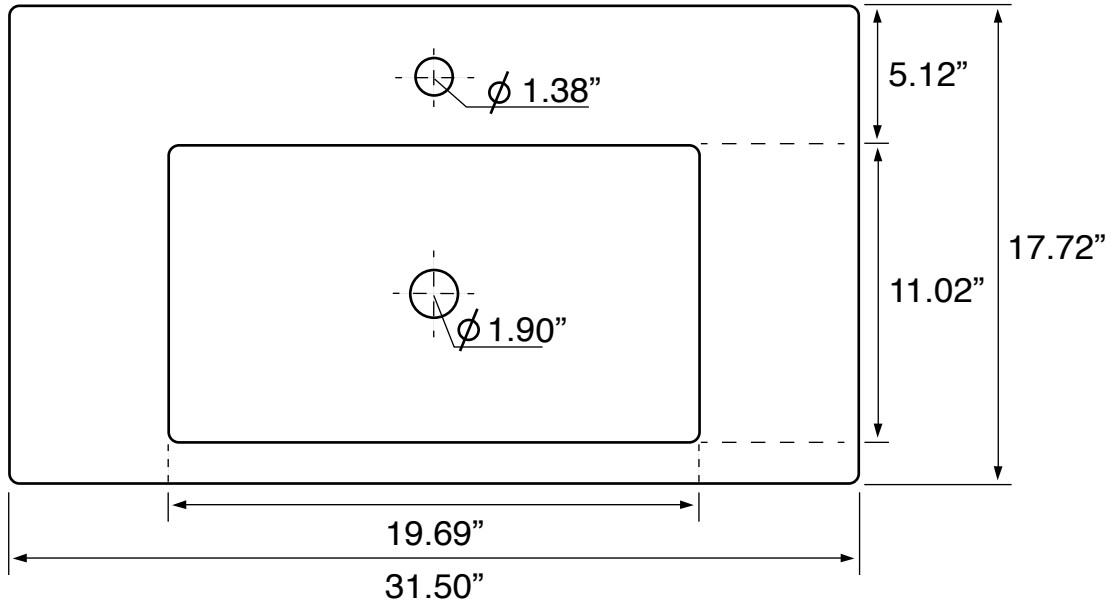

## Installation

- Wall mount installation.
- Drop in installation.

## Configurations

- Single Hole.
- Three Hole (8-inch centers).
- No Hole.

## Technical Information

Bowl type:	Single
Installation:	Wall mounted Drop in
Bowl dimensions:	Depth: 3.7" Length: 19.69" Width: 11.02"
Drain hole:	1.90"
Faucet hole:	1.38"
Hole configurations:	0, 1, 3
Weight:	41.9 lbs