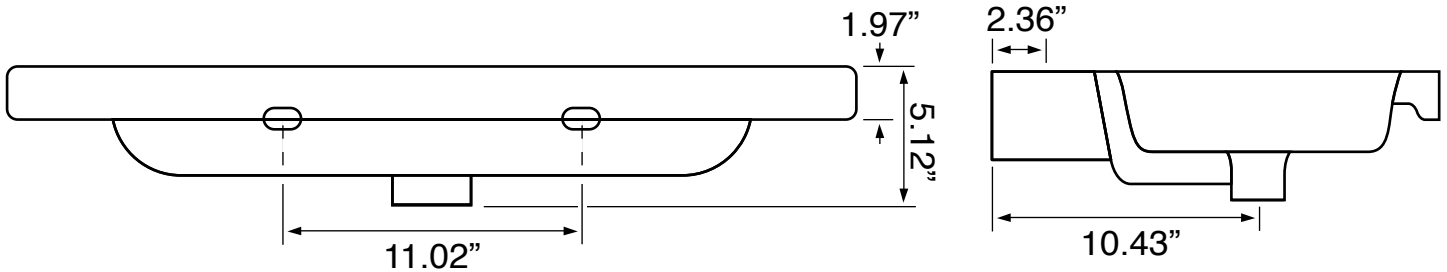

## Installation

- Wall mount installation.
- Drop in installation.

## Configurations

- Single Hole.
- Three Hole (8-inch centers).
- No Hole.

## Technical Information

Bowl type:	Single
Installation:	Wall mounted Drop in
Bowl dimensions:	Depth: 3.7" Length: 19.69" Width: 11.02"
Drain hole:	1.90"
Faucet hole:	1.38"
Hole configurations:	0, 1, 3
Weight:	41.9 lbs