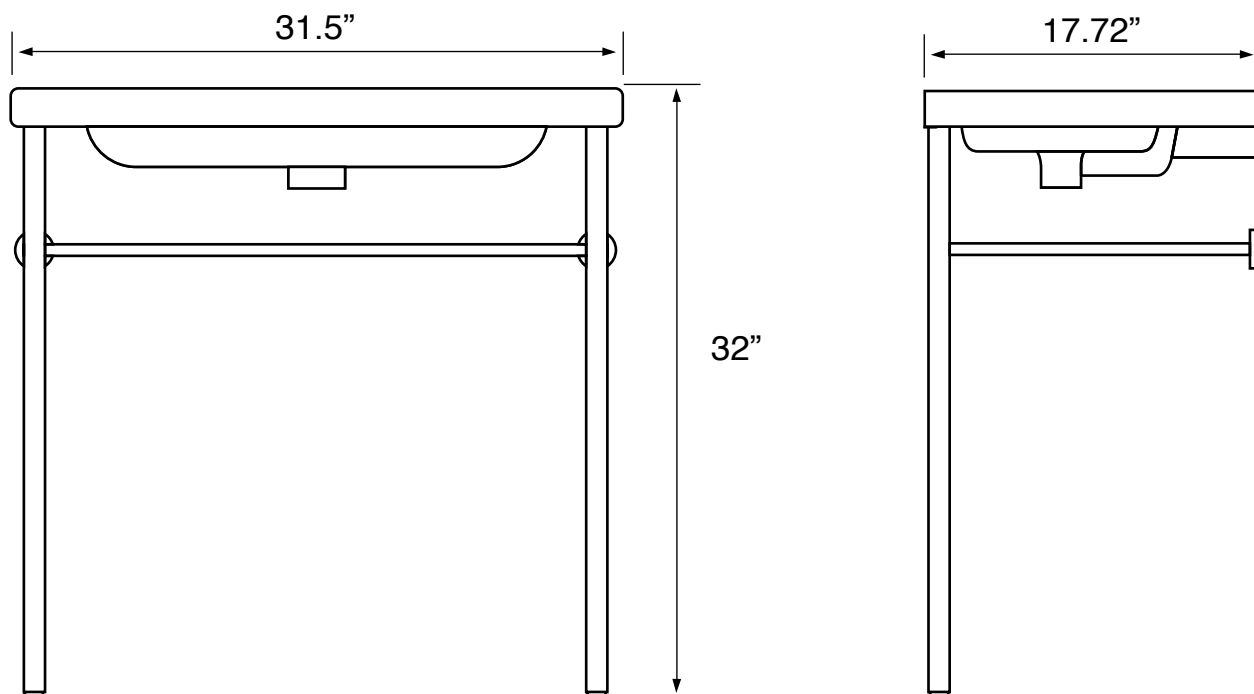

## Configurations

- Single Hole.
- Three Hole (8-inch centers).
- No Hole.

## Technical Information

Bowl type:	Single
Installation:	Console
Bowl dimensions:	Depth: 3.7"
	Length: 19.69"
	Width: 11.02"
Drain hole:	1.90"
Faucet hole:	1.38"
Hole configurations:	0, 1, 3
Weight:	50 lbs