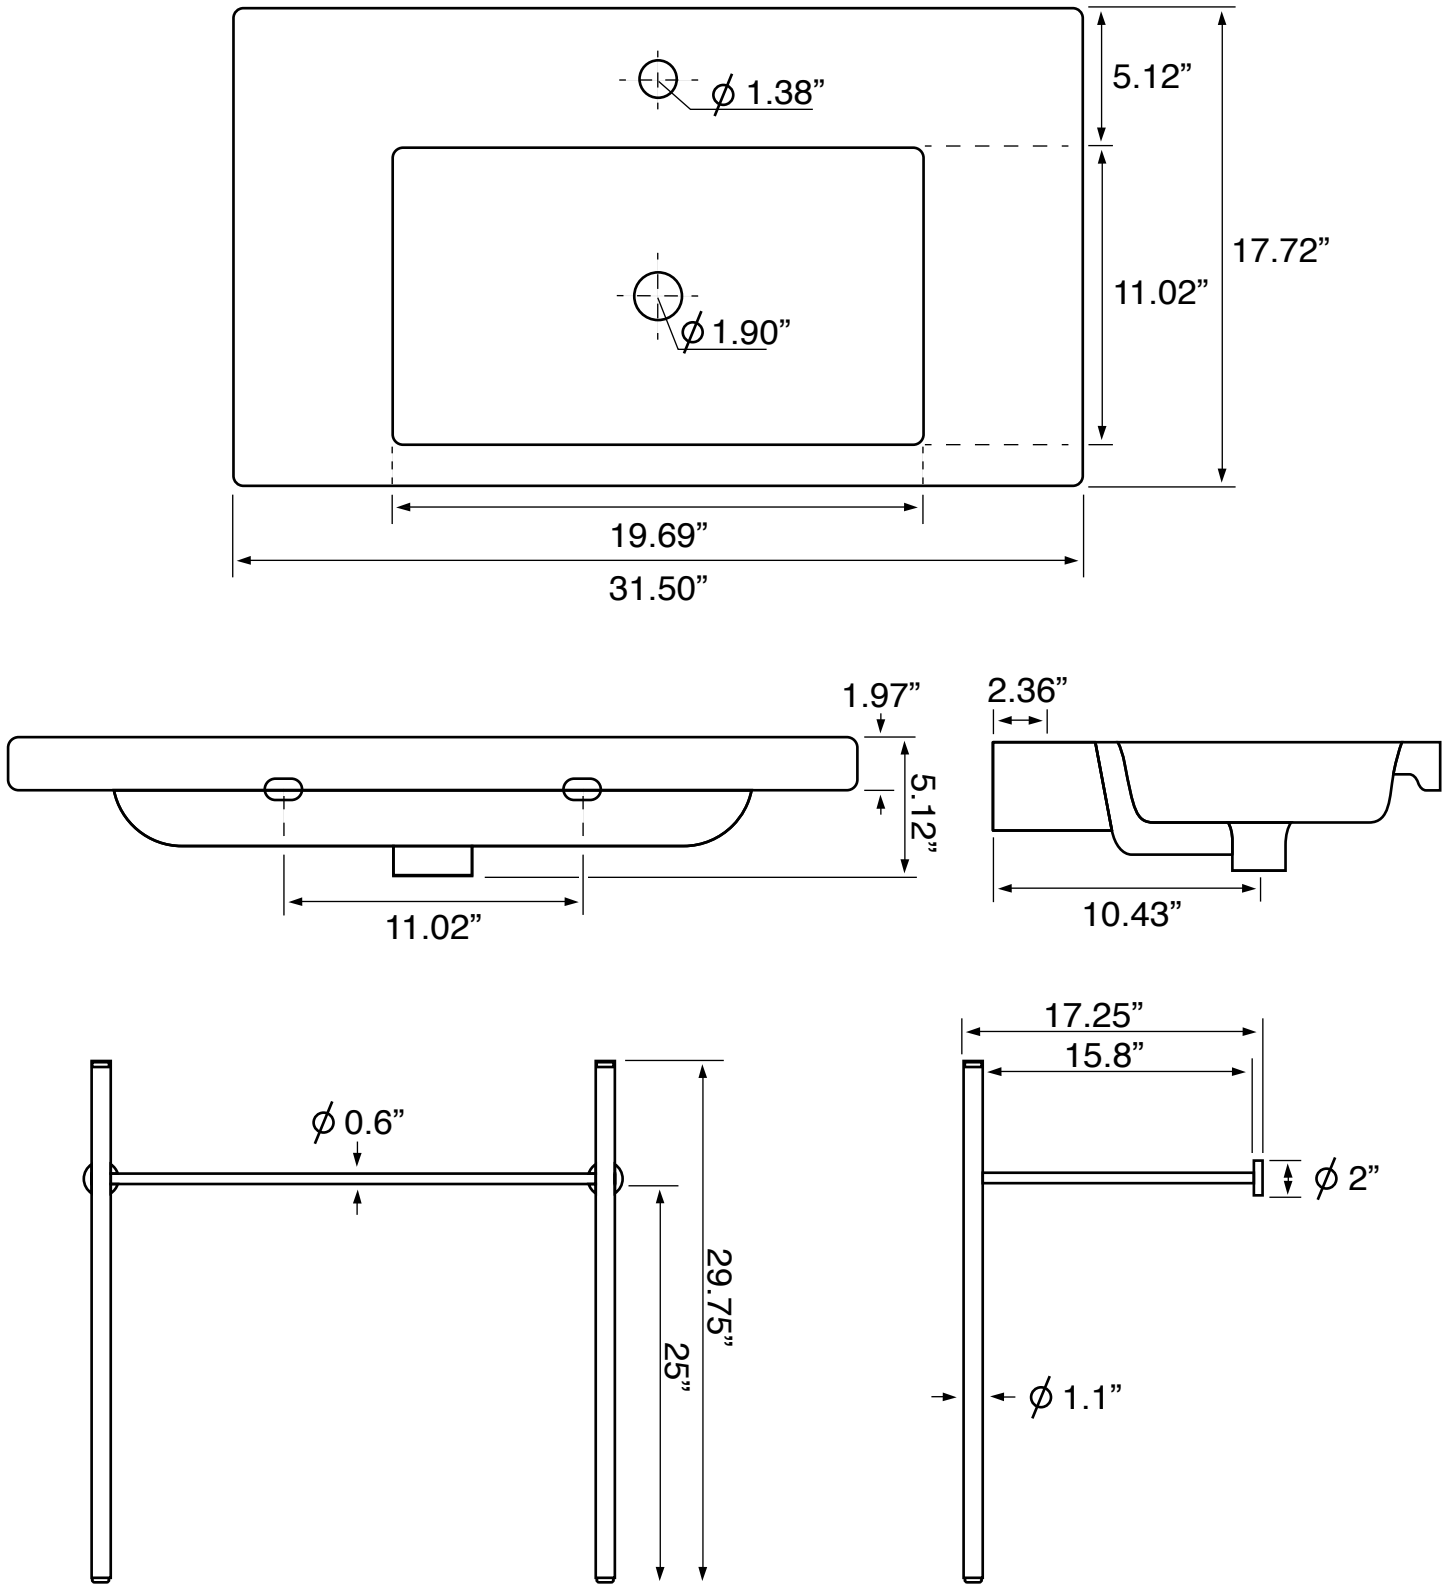

USA/Canada: 215.256.4197

Nameek's reserves the right to make revisions without notice to product specifications.
For more information, go to www.nameeks.com