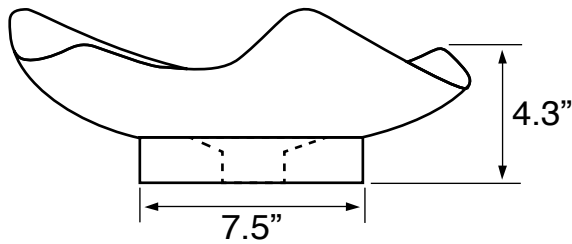

Features

- Without overflow.
- Modern design.

Material

- White ceramic bathroom sink.

Installation

- Vessel / above-counter installation.

Nameek's One-Year Limited Warranty

See website for warranty information details.

Technical Information

Bowl type:	Single
Installation:	Vessel
Bowl dimensions:	Depth: 4.3"
	Length: 18.9"
	Width: 14.1"
Drain hole:	1.75"
Weight:	13.21 lbs

Notes

Install this product according to the installation instructions.