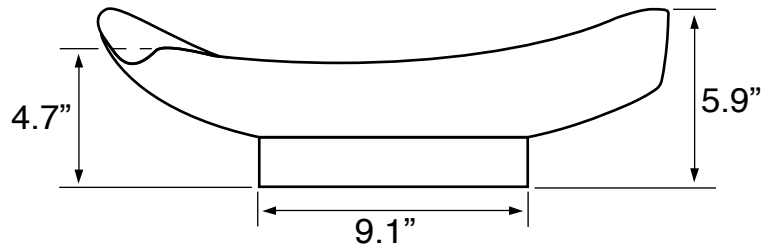

Features

- Without overflow.
- Modern design.

Material

- White ceramic bathroom sink.

Installation

- Vessel / above-counter installation.

Nameek's One-Year Limited Warranty

See website for warranty information details.

Technical Information

Bowl type:	Single
Installation:	Vessel
Bowl dimensions:	Depth: 4.3"
	Length: 18.9"
	Width: 14.1"
Drain hole:	1.75"
Weight:	13.21 lbs

Notes

Install this product according to the installation instructions.