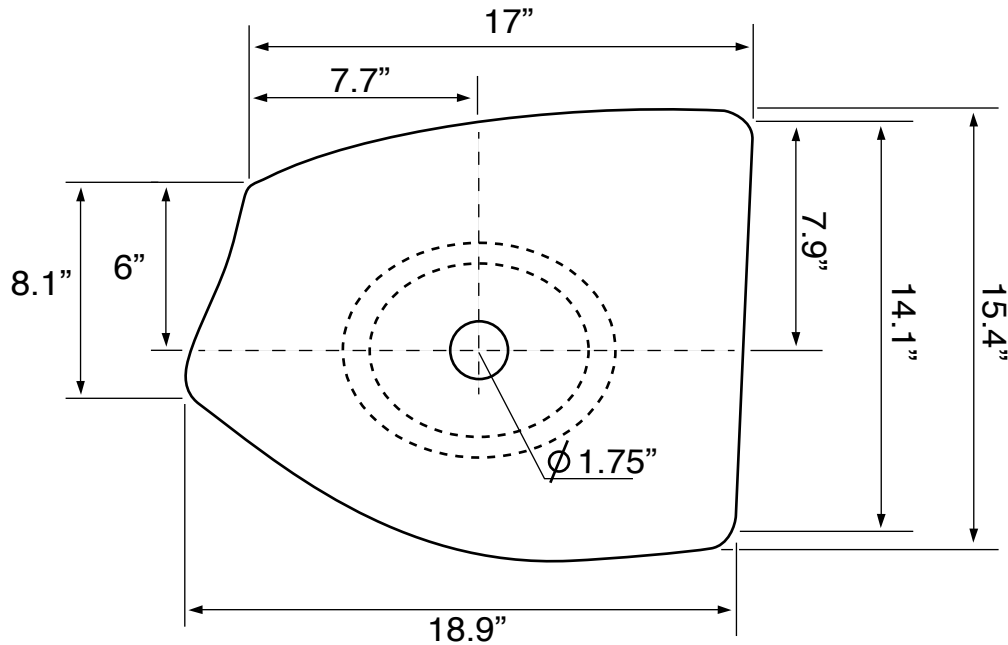

Features

- Without overflow.
- Modern design.

Material

- White ceramic bathroom sink.

Installation

- Vessel / above-counter installation.

Nameek's One-Year Limited Warranty

See website for warranty information details.

Technical Information

Bowl type:	Single
Installation:	Vessel
Bowl dimensions:	Depth: 4.3"
	Length: 18.9"
	Width: 14.1"
Drain hole:	1.75"
Weight:	13.21 lbs

Notes

Install this product according to the installation instructions.