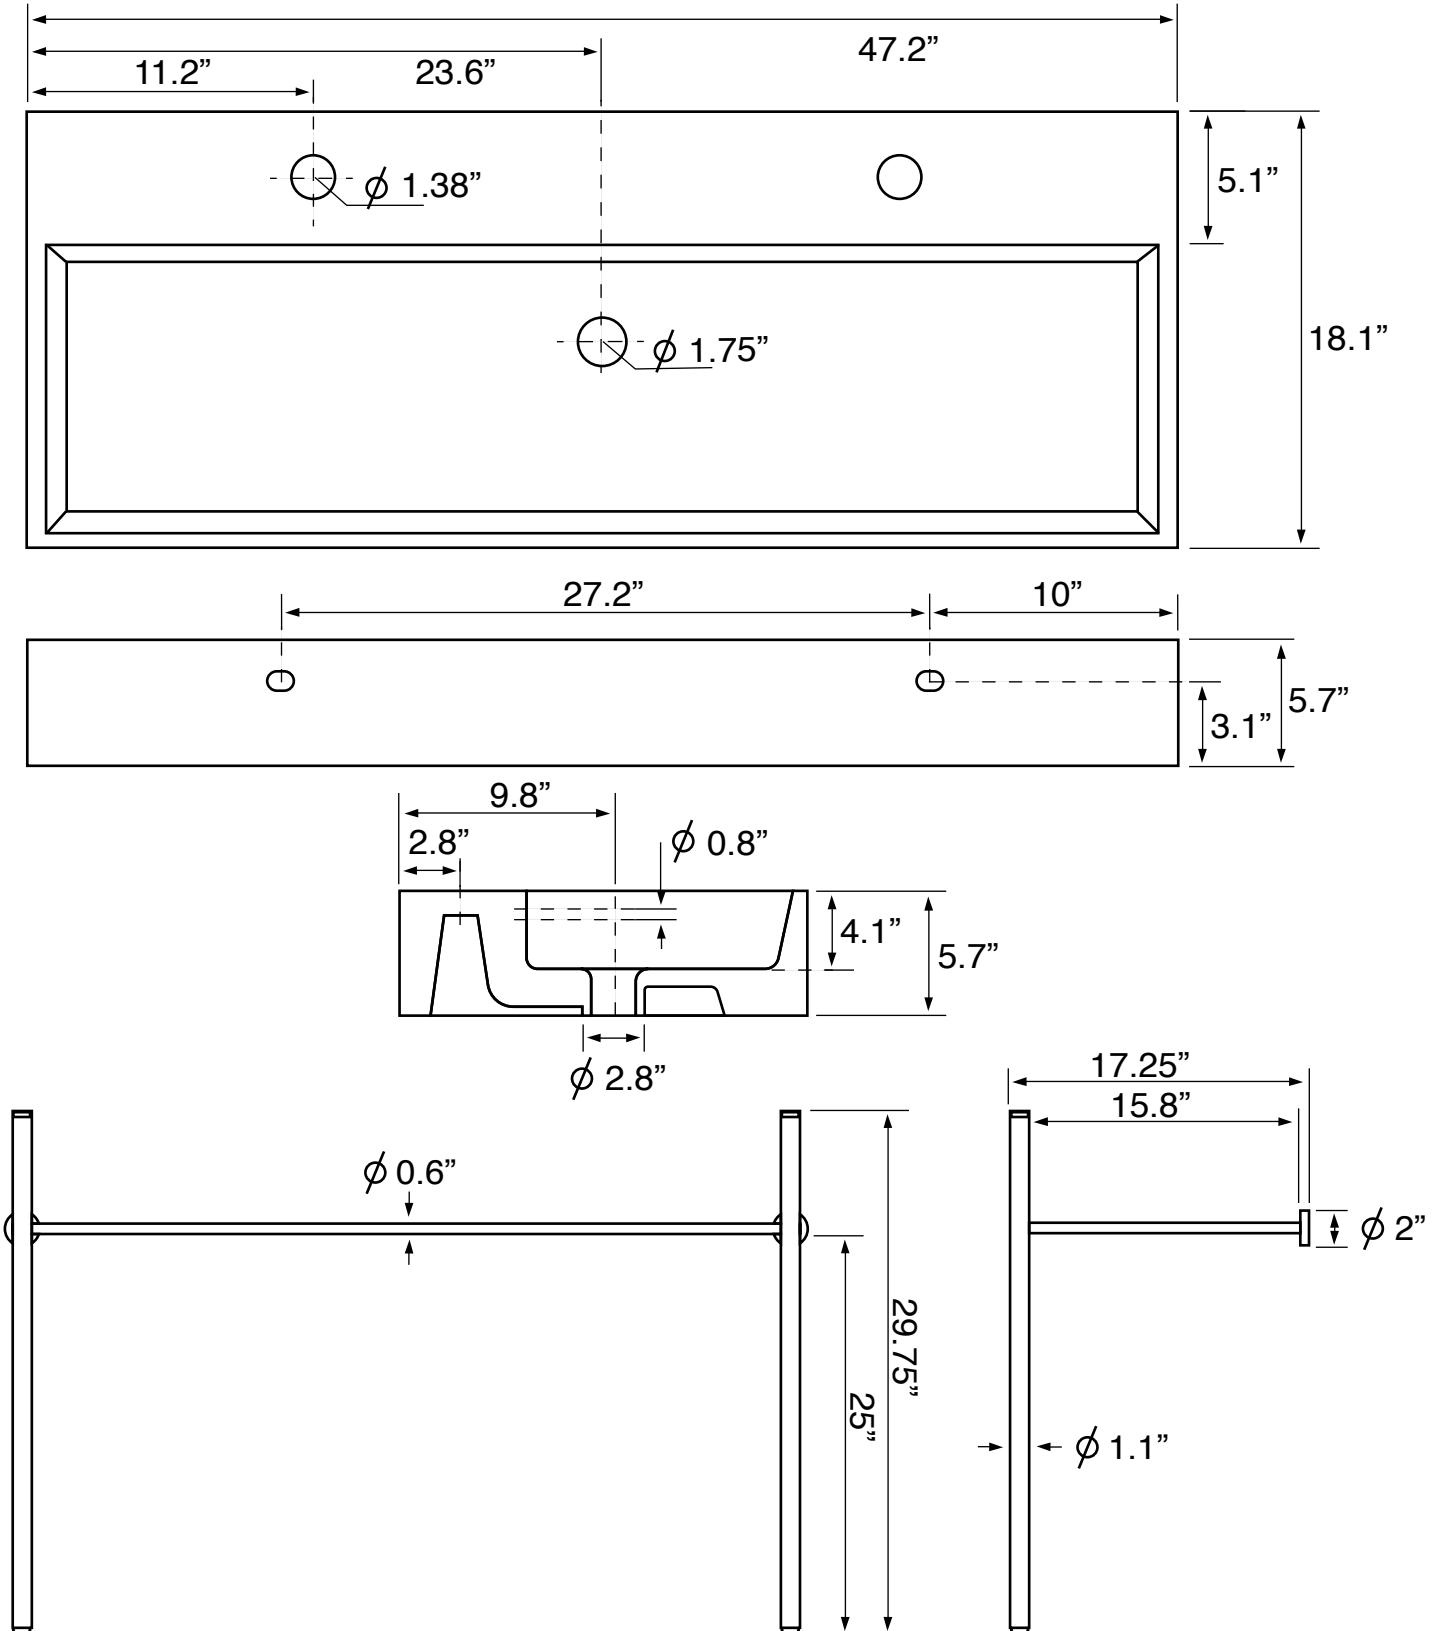

Features

- With overflow.
- Modern design.

Material

- White ceramic bathroom sink.
- Polished chrome brass console stand.

Installation

- Console installation.

Configurations

- Two Hole.
- Six Hole (8-inch centers).
- No Hole.

Technical Information

Bowl type:	Single
Installation:	Console
Bowl dimensions:	Length: 46.6"
	Width: 13"
	Depth: 4.1"
Drain hole:	1.75"
Faucet hole:	1.38"
Hole configurations:	0, 2, 6
Weight:	55 lbs

Notes