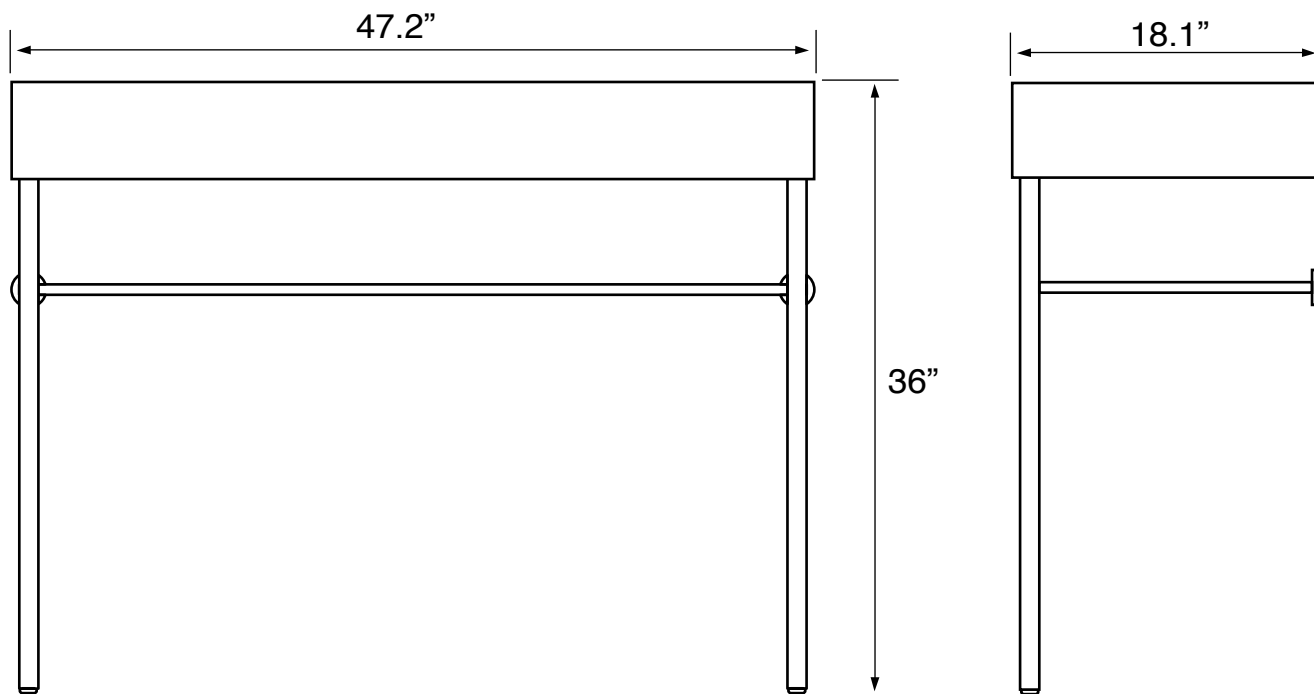

Features

- With overflow.
- Modern design.

Material

- White ceramic bathroom sink.
- Polished chrome brass console stand.

Installation

- Console installation.

Configurations

- Two Hole.
- Six Hole (8-inch centers).
- No Hole.

Technical Information

Bowl type:	Single
Installation:	Console
Bowl dimensions:	Length: 46.6"
	Width: 13"
	Depth: 4.1"
Drain hole:	1.75"
Faucet hole:	1.38"
Hole configurations:	0, 2, 6
Weight:	55 lbs

Notes