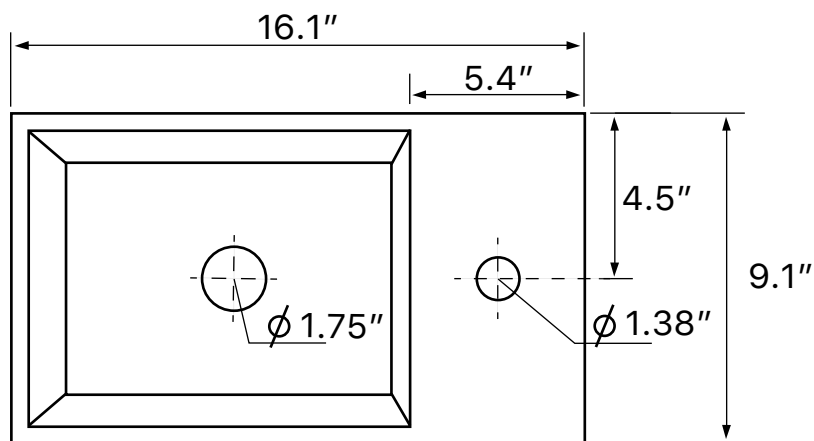

Features

- With overflow.
- Modern design.

Material

- White ceramic bathroom sink.

Installation

- Wall mount installation.
- Vessel / above-counter installation.

Configurations

- Single Hole.

Technical Information

Bowl type:	Single
Installation:	Wall mounted Vessel
Bowl dimensions:	Depth: 3.5"
Drain hole:	1.75"
Faucet hole:	1.38"
Hole configurations:	1
Weight:	23 lbs

Notes

Install this product according to the installation instructions.