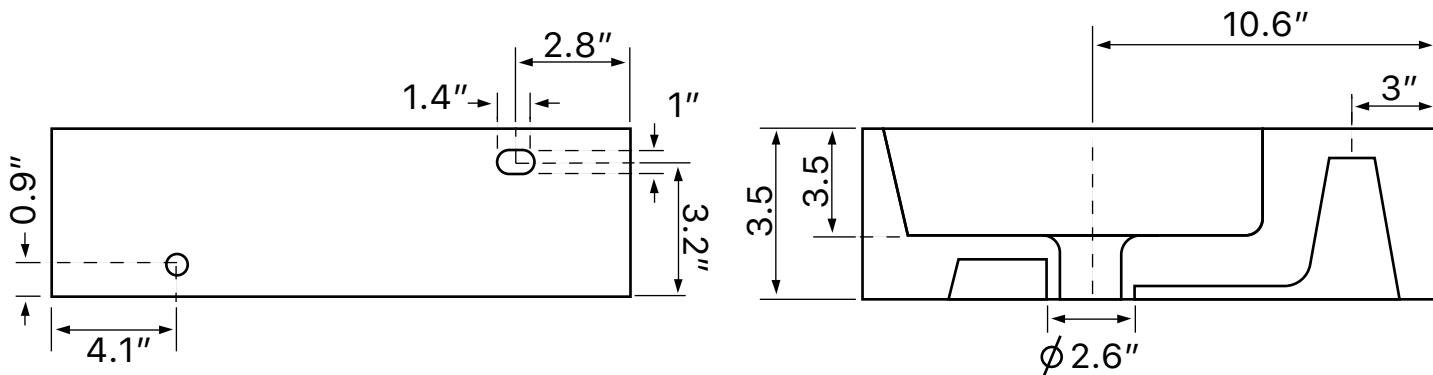

Features

- With overflow.
- Modern design.

Material

- White ceramic bathroom sink.

Installation

- Wall mount installation.
- Vessel / above-counter installation.

Configurations

- Single Hole.

Technical Information

Bowl type:	Single
Installation:	Wall mounted Vessel
Bowl dimensions:	Depth: 3.5"
Drain hole:	1.75"
Faucet hole:	1.38"
Hole configurations:	1
Weight:	23 lbs

Notes

Install this product according to the installation instructions.