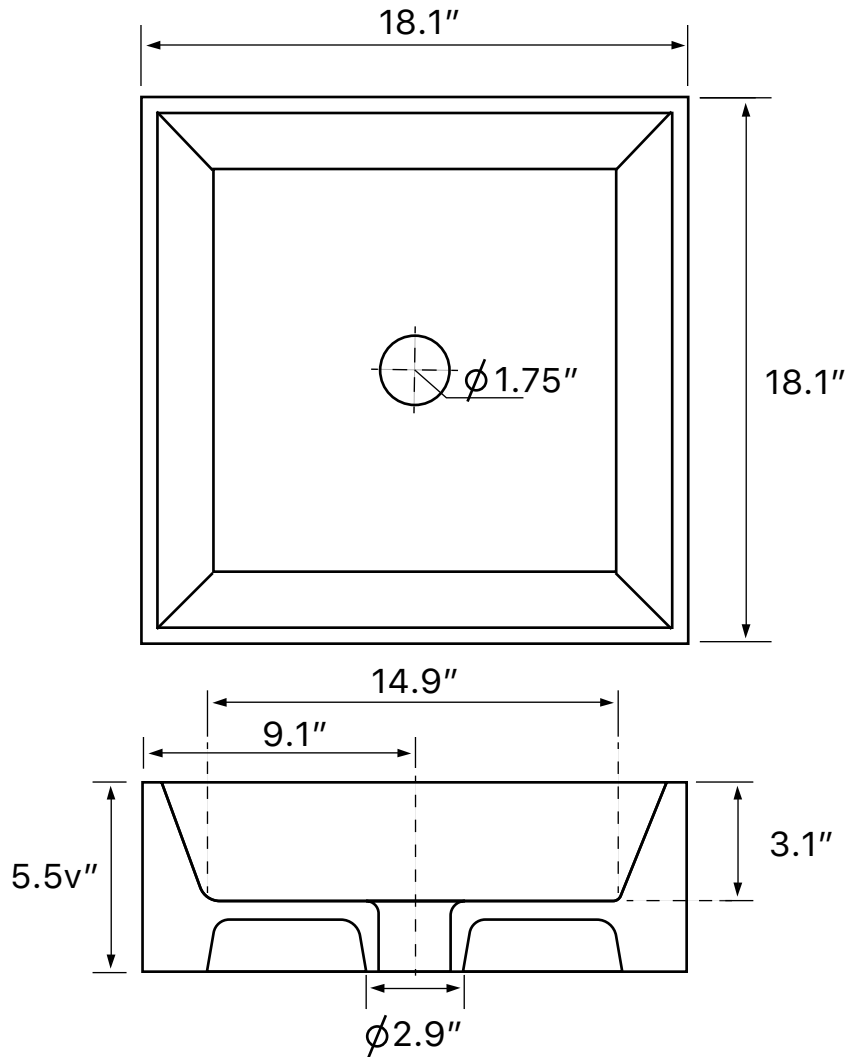

Features

- Without overflow.
- Modern design.

Material

- White ceramic bathroom sink.

Installation

- Vessel / above-counter installation.

Nameek's One-Year Limited Warranty

See website for warranty information details.

Technical Information

| | |
|------------------|--|
| Bowl type: | Single |
| Installation: | Vessel |
| Bowl dimensions: | Length: 17.3" Width: 17.3" Depth: 3.1" |
| Drain hole: | 1.75" |
| Weight: | 30.83 lbs |