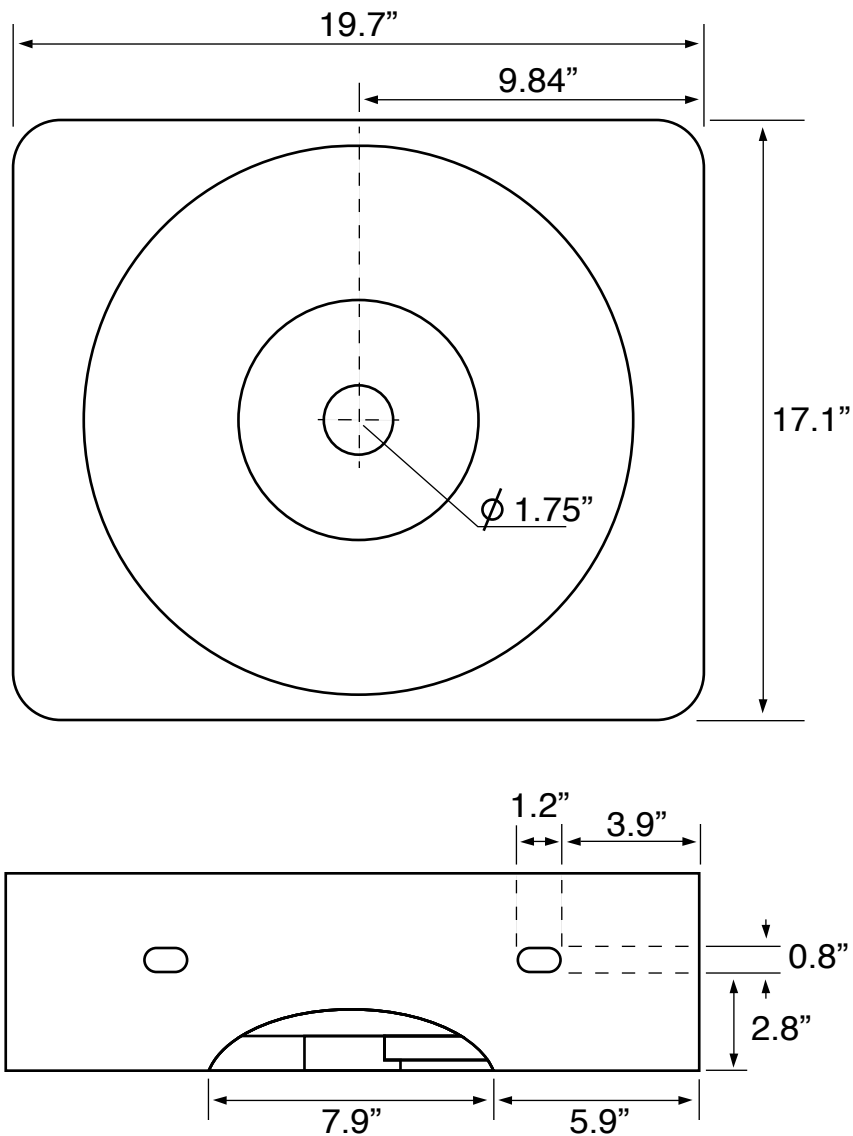

Features

- Without overflow.
- Modern design.

Material

- White ceramic bathroom sink.

Installation

- Wall mount installation.
- Vessel / above-counter installation.

Nameek's One-Year Limited Warranty

See website for warranty information details.

Technical Information

Bowl type:	Single
Installation:	Wall mounted Vessel
Drain hole:	1.75"
Weight:	28.7 lbs

Notes

Install this product according to the installation instructions.

Includes mounting hardware.