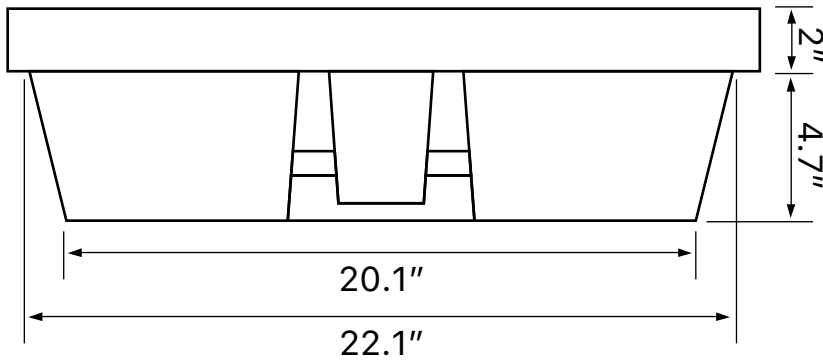

## Installation

- Drop in installation.

## Technical Information

Bowl type:	Single
Installation:	Drop In
Bowl dimensions:	Length: 23.5"
	Width: 14.1"
	Depth: 4.7"
Drain hole:	1.75"
Weight:	30 lbs