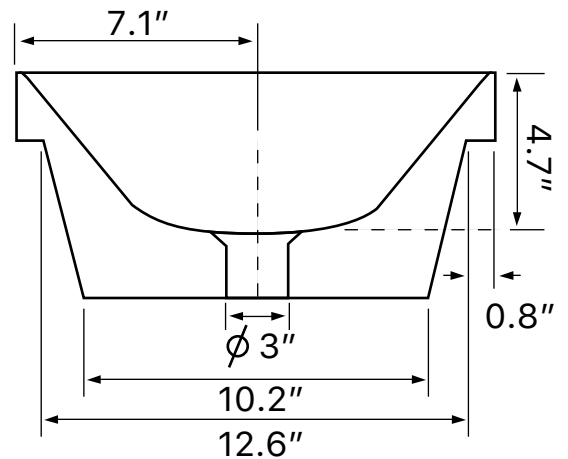

## Installation

- Drop in installation.

## Technical Information

Bowl type:	Single
Installation:	Drop In
Bowl dimensions:	Length: 23.5"
	Width: 14.1"
	Depth: 4.7"
Drain hole:	1.75"
Weight:	30 lbs