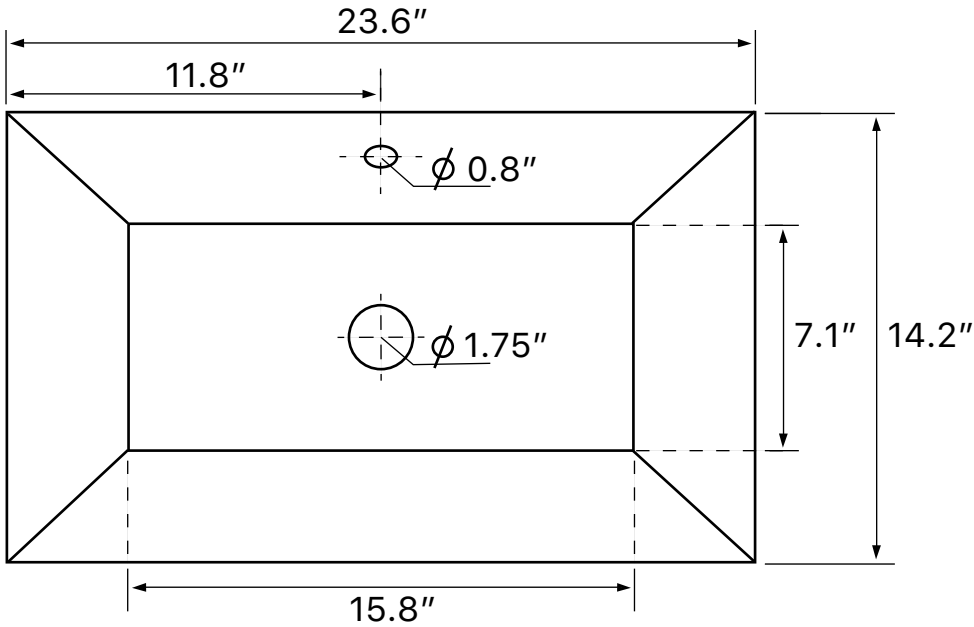

## Installation

- Drop in installation.

## Technical Information

Bowl type:	Single
Installation:	Drop In
Bowl dimensions:	Length: 23.5"
	Width: 14.1"
	Depth: 4.7"
Drain hole:	1.75"
Weight:	30 lbs