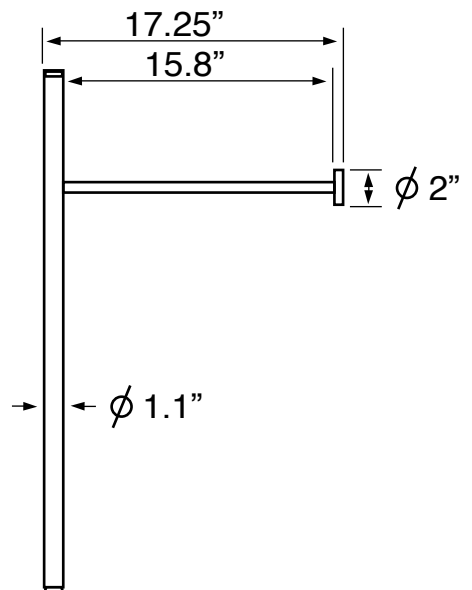

Features

- With overflow.
- Modern design.

Material

- White ceramic bathroom sink.
- Polished chrome brass console stand.

Installation

- Console installation.

Configurations

- Single Hole.
- Three Hole (8-inch centers).
- No Hole.

See website for warranty information details.

Technical Information

Bowl type:	Single
Installation:	Console
Bowl dimensions:	Length: 19.7"
	Width: 13.2"
	Depth: 3.6"
Drain hole:	1.75"
Faucet hole:	1.38"
Hole configurations:	0, 1, 3
Weight:	65 lbs