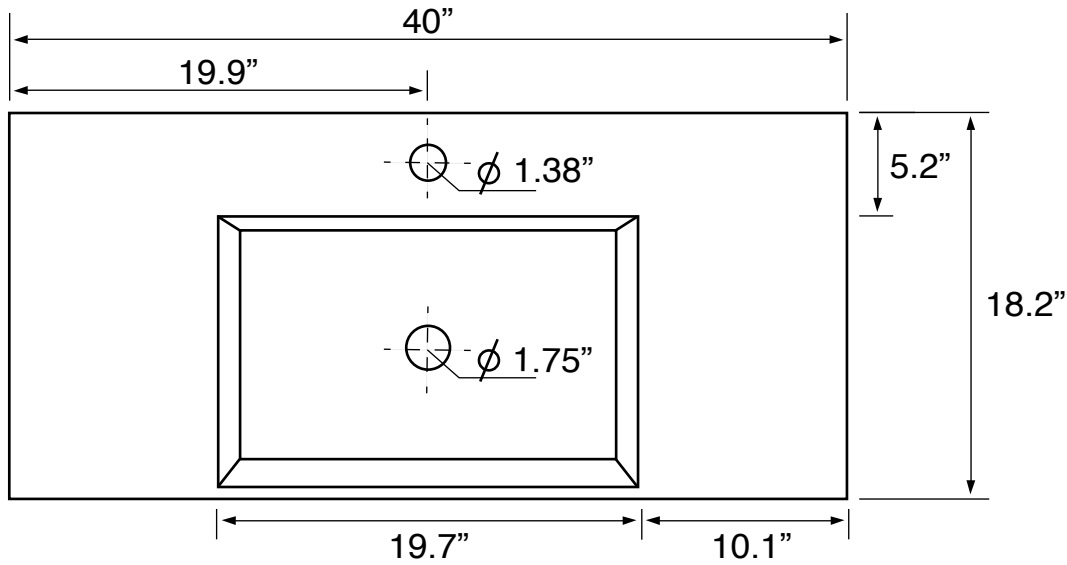

Features

- With overflow.
- Modern design.

Material

- White ceramic bathroom sink.
- Polished chrome brass console stand.

Installation

- Console installation.

Configurations

- Single Hole.
- Three Hole (8-inch centers).
- No Hole.

See website for warranty information details.

Technical Information

Bowl type:	Single
Installation:	Console
Bowl dimensions:	Length: 19.7"
	Width: 13.2"
	Depth: 3.6"
Drain hole:	1.75"
Faucet hole:	1.38"
Hole configurations:	0, 1, 3
Weight:	65 lbs