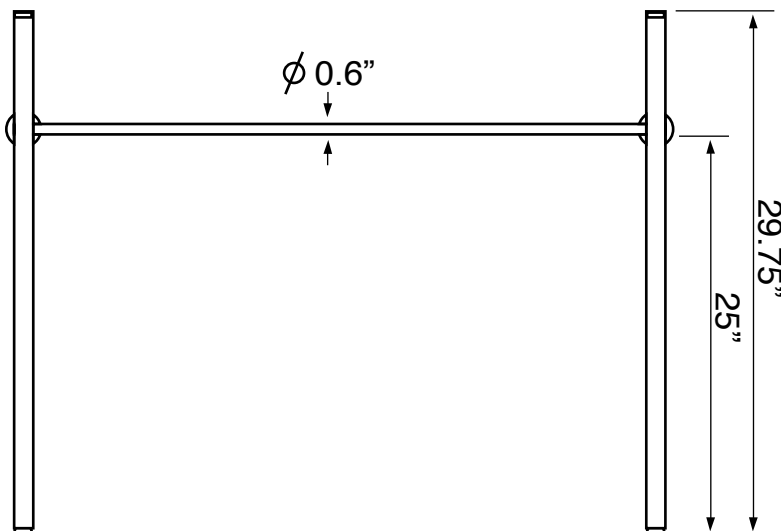

Features

- With overflow.
- Modern design.

Material

- White ceramic bathroom sink.
- Polished chrome brass console stand.

Installation

- Console installation.

Configurations

- Single Hole.
- Three Hole (8-inch centers).
- No Hole.

See website for warranty information details.

Technical Information

Bowl type:	Single
Installation:	Console
Bowl dimensions:	Length: 19.7"
	Width: 13.2"
	Depth: 3.6"
Drain hole:	1.75"
Faucet hole:	1.38"
Hole configurations:	0, 1, 3
Weight:	65 lbs