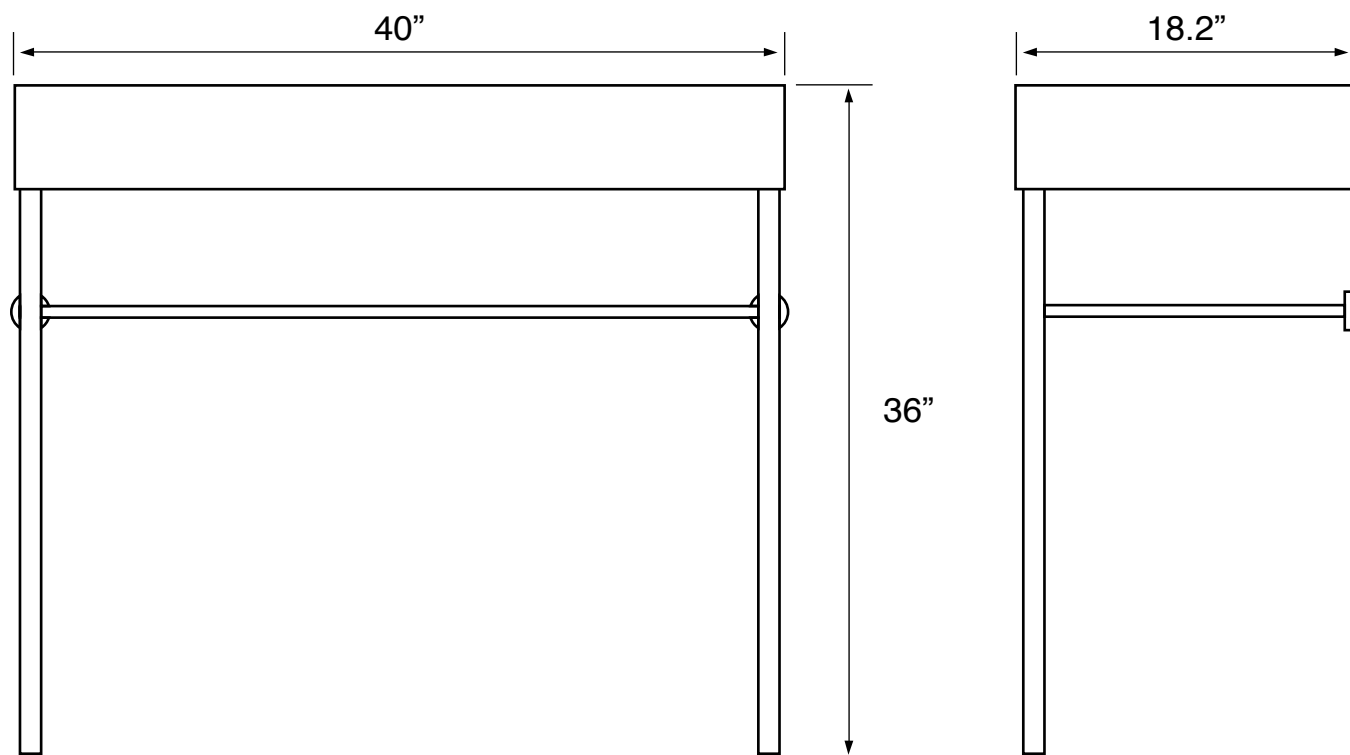

Features

- With overflow.
- Modern design.

Material

- White ceramic bathroom sink.
- Polished chrome brass console stand.

Installation

- Console installation.

Configurations

- Single Hole.
- Three Hole (8-inch centers).
- No Hole.

See website for warranty information details.

Technical Information

Bowl type:	Single
Installation:	Console
Bowl dimensions:	Length: 19.7"
	Width: 13.2"
	Depth: 3.6"
Drain hole:	1.75"
Faucet hole:	1.38"
Hole configurations:	0, 1, 3
Weight:	65 lbs