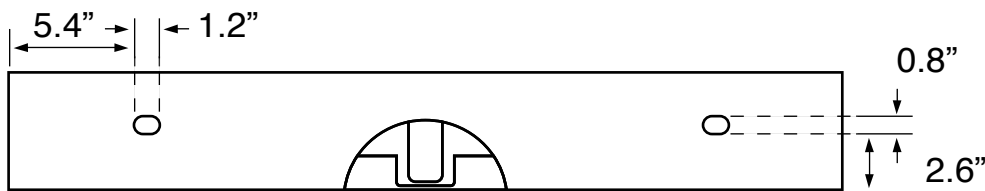

Features

- With overflow.
- Modern design.

Material

- White ceramic bathroom sink.
- Polished chrome brass console stand.

Installation

- Console installation.

Configurations

- Single Hole.
- Three Hole (8-inch centers).
- No Hole.

See website for warranty information details.

Technical Information

Bowl type:	Single
Installation:	Console
Bowl dimensions:	Length: 19.7"
	Width: 13.2"
	Depth: 3.6"
Drain hole:	1.75"
Faucet hole:	1.38"
Hole configurations:	0, 1, 3
Weight:	65 lbs