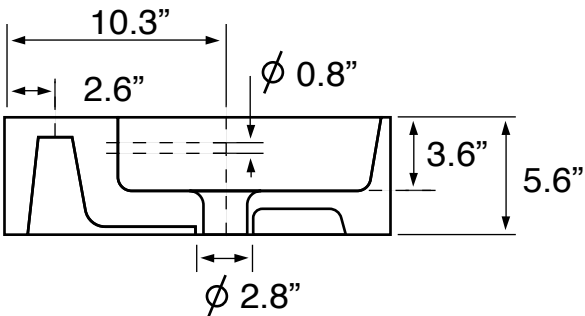

Features

- With overflow.
- Modern design.

Material

- White ceramic bathroom sink.
- Polished chrome brass console stand.

Installation

- Console installation.

Configurations

- Single Hole.
- Three Hole (8-inch centers).
- No Hole.

See website for warranty information details.

Technical Information

Bowl type:	Single
Installation:	Console
Bowl dimensions:	Length: 19.7"
	Width: 13.2"
	Depth: 3.6"
Drain hole:	1.75"
Faucet hole:	1.38"
Hole configurations:	0, 1, 3
Weight:	65 lbs