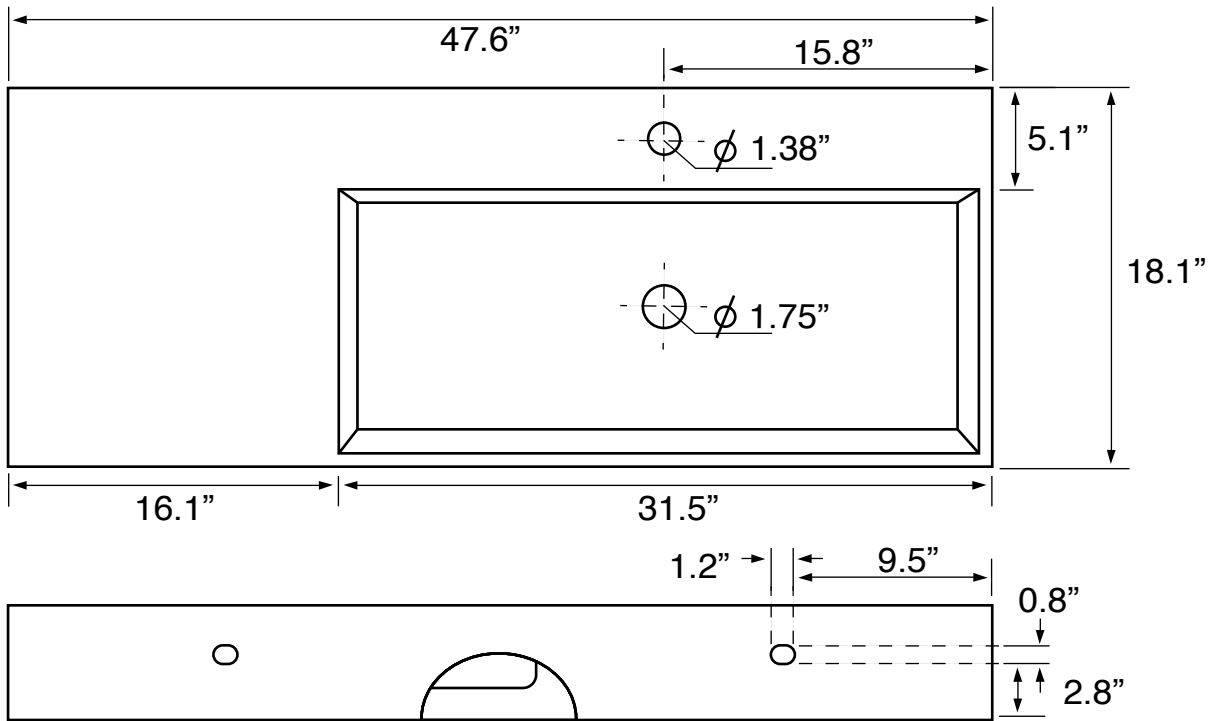

Features

- With overflow.
- Modern design.

Material

- White ceramic bathroom sink.
- Polished chrome brass console stand.

Installation

- Console installation.

Configurations

- Single Hole.
- Three Hole (8-inch centers).
- No Hole.

See website for warranty information details.

Technical Information

Bowl type:	Single
Installation:	Console
Bowl dimensions:	Length: 31.5"
	Width: 13"
	Depth: 3.5"
Drain hole:	1.75"
Faucet hole:	1.38"
Hole configurations:	0, 1, 3
Weight:	65 lbs