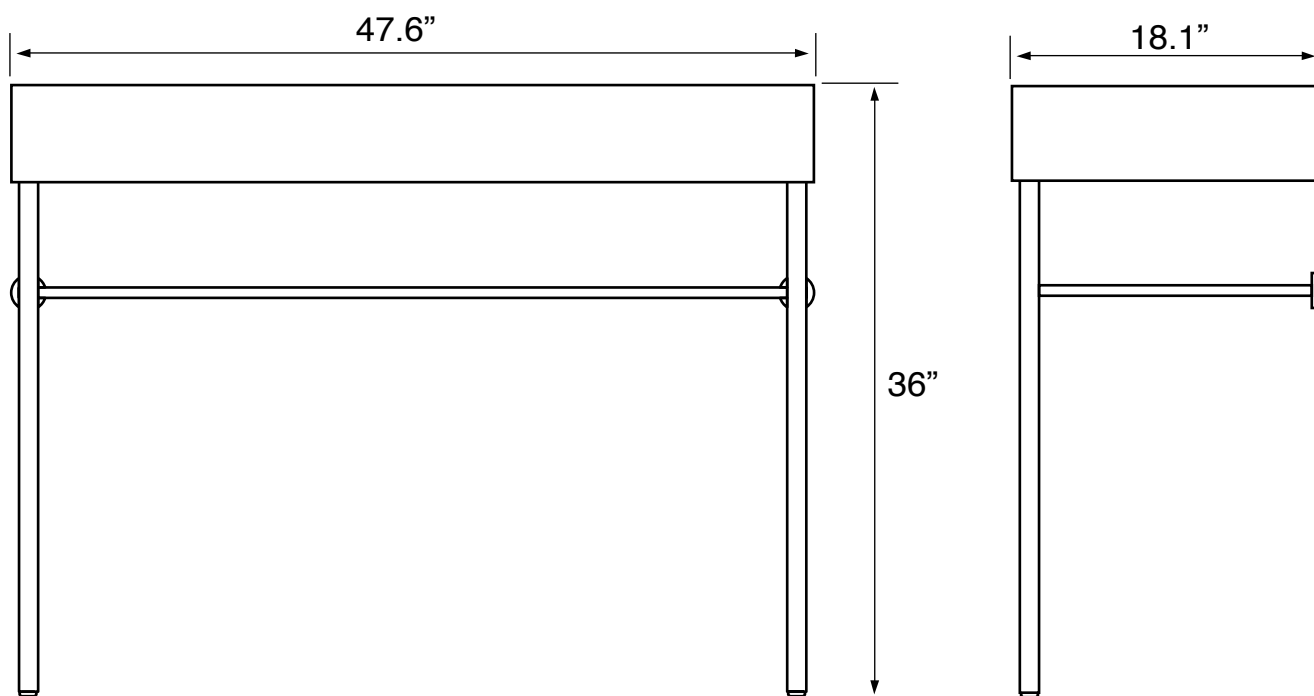

Features

- With overflow.
- Modern design.

Material

- White ceramic bathroom sink.
- Polished chrome brass console stand.

Installation

- Console installation.

Configurations

- Single Hole.
- Three Hole (8-inch centers).
- No Hole.

See website for warranty information details.

Technical Information

Bowl type:	Single
Installation:	Console
Bowl dimensions:	Length: 31.5"
	Width: 13"
	Depth: 3.5"
Drain hole:	1.75"
Faucet hole:	1.38"
Hole configurations:	0, 1, 3
Weight:	65 lbs