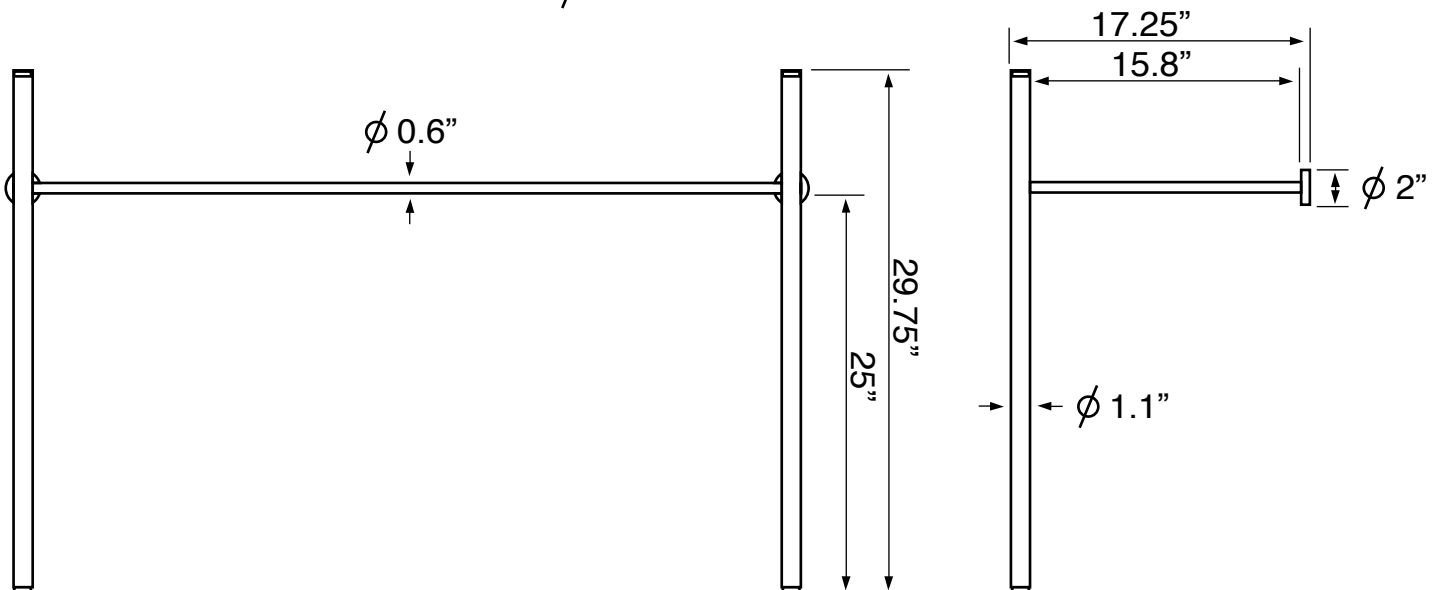

Features

- With overflow.
- Modern design.

Material

- White ceramic bathroom sink.
- Polished chrome brass console stand.

Installation

- Console installation.

Configurations

- Single Hole.
- Three Hole (8-inch centers).
- No Hole.

See website for warranty information details.

Technical Information

Bowl type:	Single
Installation:	Console
Bowl dimensions:	Length: 31.5"
	Width: 13"
	Depth: 3.5"
Drain hole:	1.75"
Faucet hole:	1.38"
Hole configurations:	0, 1, 3
Weight:	65 lbs