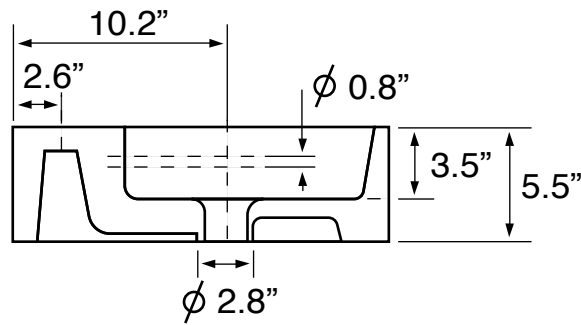

Features

- With overflow.
- Modern design.

Material

- White ceramic bathroom sink.
- Polished chrome brass console stand.

Installation

- Console installation.

Configurations

- Single Hole.
- Three Hole (8-inch centers).
- No Hole.

See website for warranty information details.

Technical Information

Bowl type:	Single
Installation:	Console
Bowl dimensions:	Length: 31.5"
	Width: 13"
	Depth: 3.5"
Drain hole:	1.75"
Faucet hole:	1.38"
Hole configurations:	0, 1, 3
Weight:	65 lbs