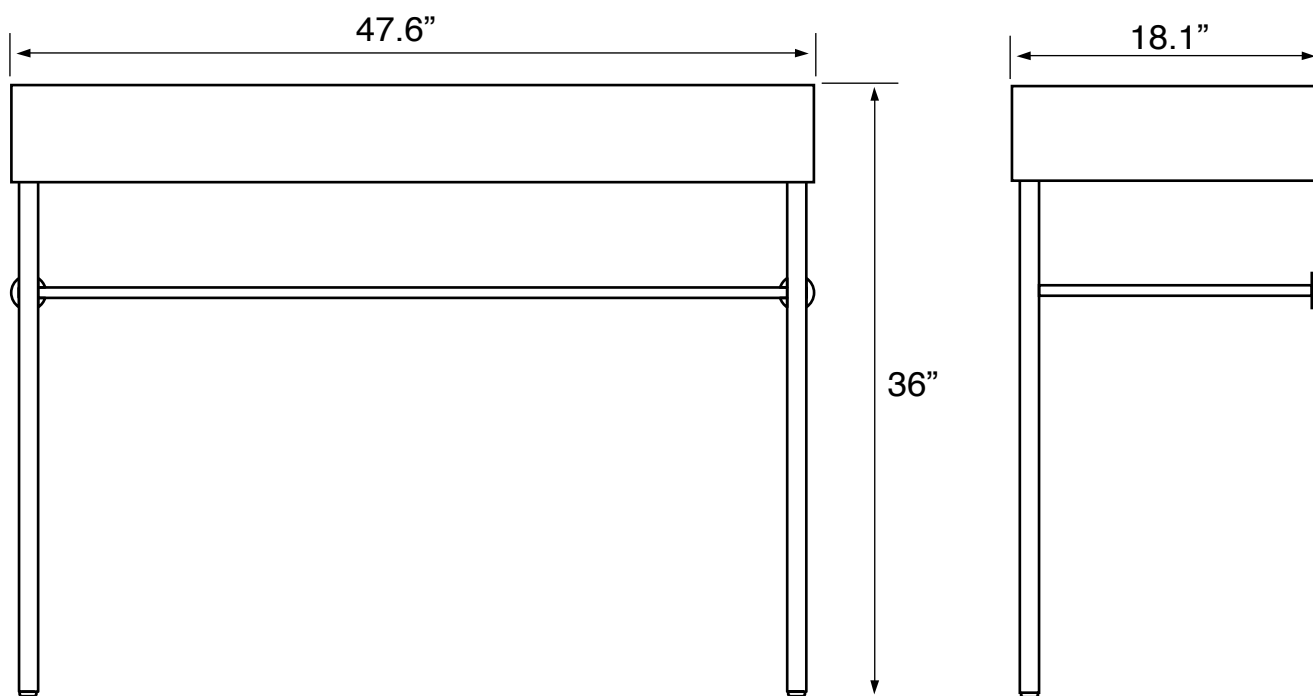

Features

- With overflow.
- Modern design.

Material

- White ceramic bathroom sink.
- Polished chrome brass console stand.

Installation

- Console installation.

Configurations

- Single Hole.
- Three Hole (8-inch centers).
- No Hole.

See website for warranty information details.

Technical Information

Bowl type:	Single
Installation:	Console
Bowl dimensions:	Length: 31.5"
	Width: 13"
	Depth: 3.5"
Drain hole:	1.75"
Faucet hole:	1.38"
Hole configurations:	0, 1, 3
Weight:	65 lbs