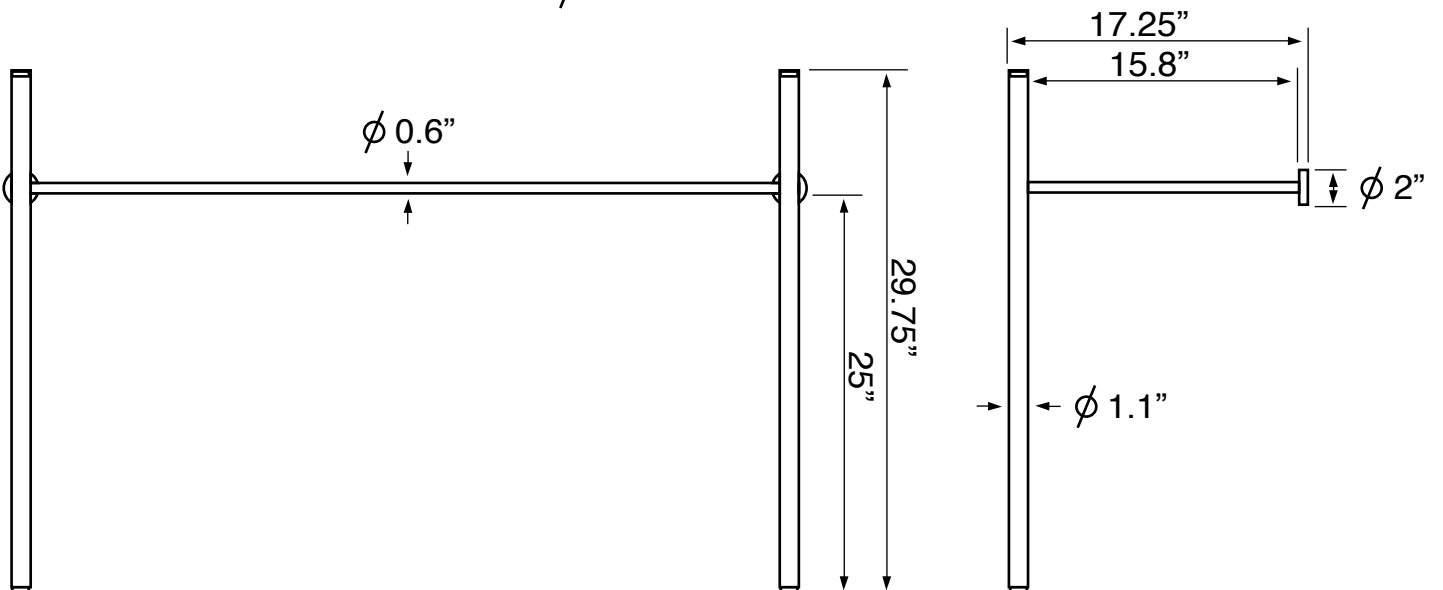

Features

- With overflow.
- Modern design.

Material

- White ceramic bathroom sink.
- Polished chrome brass console stand.

Installation

- Console installation.

Configurations

- Single Hole.
- Three Hole (8-inch centers).
- No Hole.

See website for warranty information details.

Technical Information

Bowl type:	Single
Installation:	Console
Bowl dimensions:	Length: 31.5"
	Width: 13"
	Depth: 3.5"
Drain hole:	1.75"
Faucet hole:	1.38"
Hole configurations:	0, 1, 3
Weight:	65 lbs