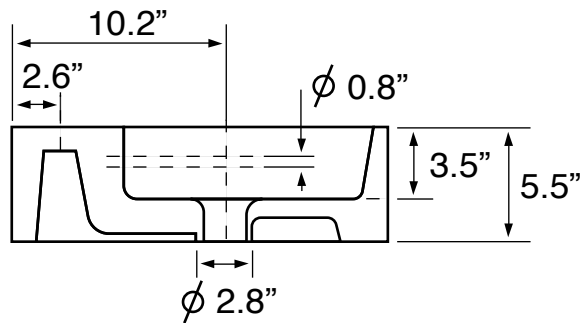

Features

- With overflow.
- Modern design.

Material

- White ceramic bathroom sink.
- Polished chrome brass console stand.

Installation

- Console installation.

Configurations

- Single Hole.
- Three Hole (8-inch centers).
- No Hole.

See website for warranty information details.

Technical Information

Bowl type:	Single
Installation:	Console
Bowl dimensions:	Length: 31.5"
	Width: 13"
	Depth: 3.5"
Drain hole:	1.75"
Faucet hole:	1.38"
Hole configurations:	0, 1, 3
Weight:	65 lbs