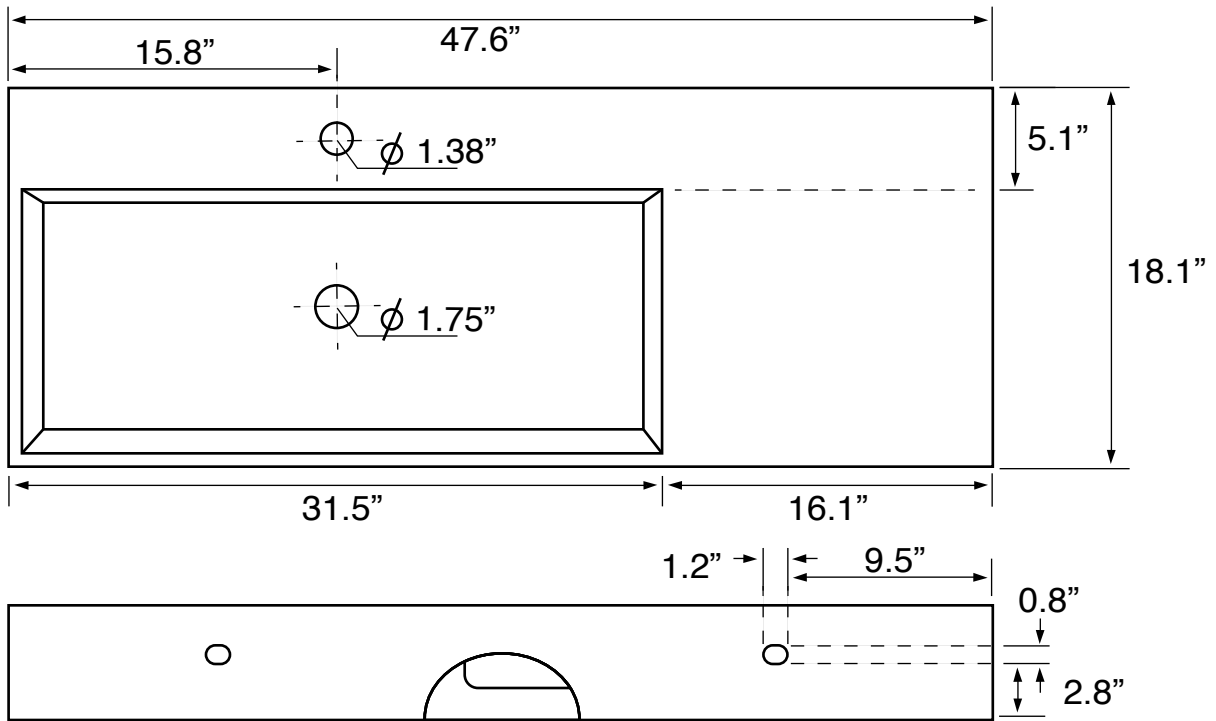

Features

- With overflow.
- Modern design.

Material

- White ceramic bathroom sink.
- Polished chrome brass console stand.

Installation

- Console installation.

Configurations

- Single Hole.
- Three Hole (8-inch centers).
- No Hole.

See website for warranty information details.

Technical Information

Bowl type:	Single
Installation:	Console
Bowl dimensions:	Length: 31.5"
	Width: 13"
	Depth: 3.5"
Drain hole:	1.75"
Faucet hole:	1.38"
Hole configurations:	0, 1, 3
Weight:	65 lbs