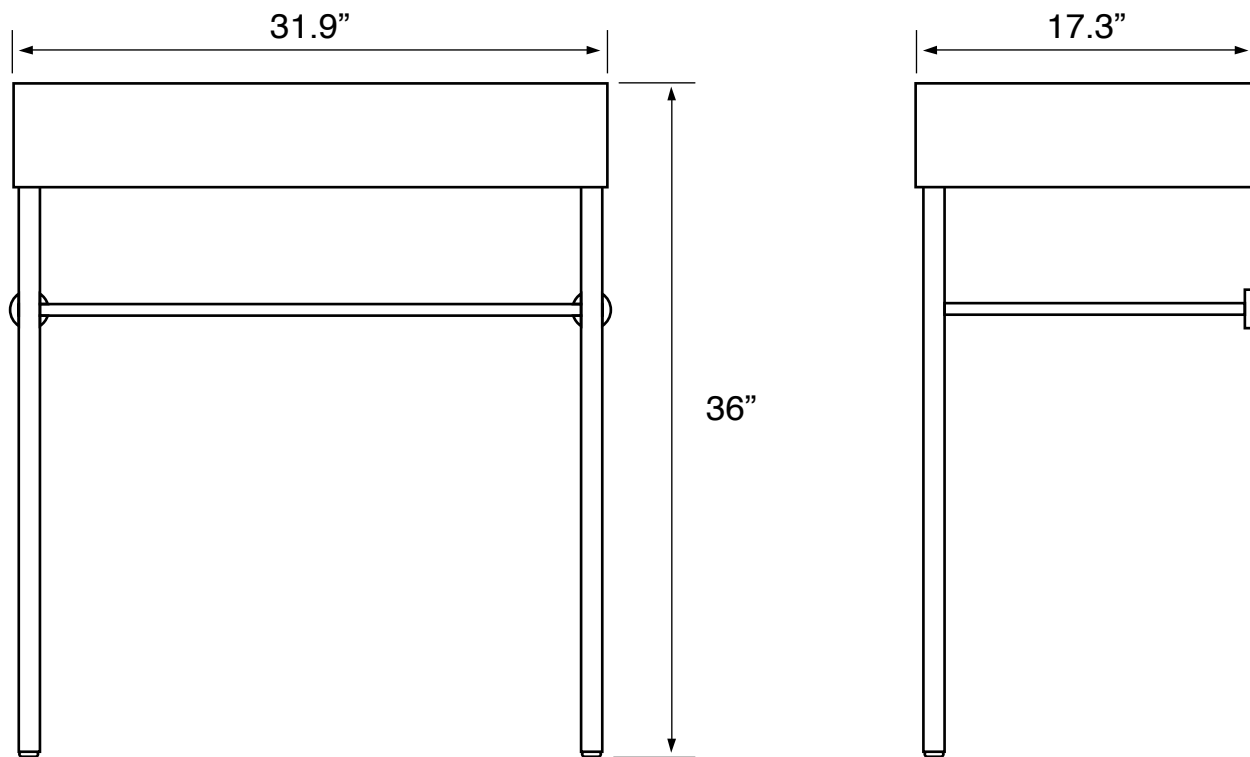

Features

- With overflow.
- Modern design.

Material

- White ceramic bathroom sink.
- Polished chrome brass console stand.

Installation

- Console installation.

Configurations

- Single Hole.
- Three Hole (8-inch centers).
- No Hole.

See website for warranty information details.

Technical Information

Bowl type:	Single
Installation:	Console
Bowl dimensions:	Length: 19.49"
	Width: 12.2"
	Depth: 3.54"
Drain hole:	1.75"
Faucet hole:	1.38"
Hole configurations:	0, 1, 3
Weight:	60 lbs