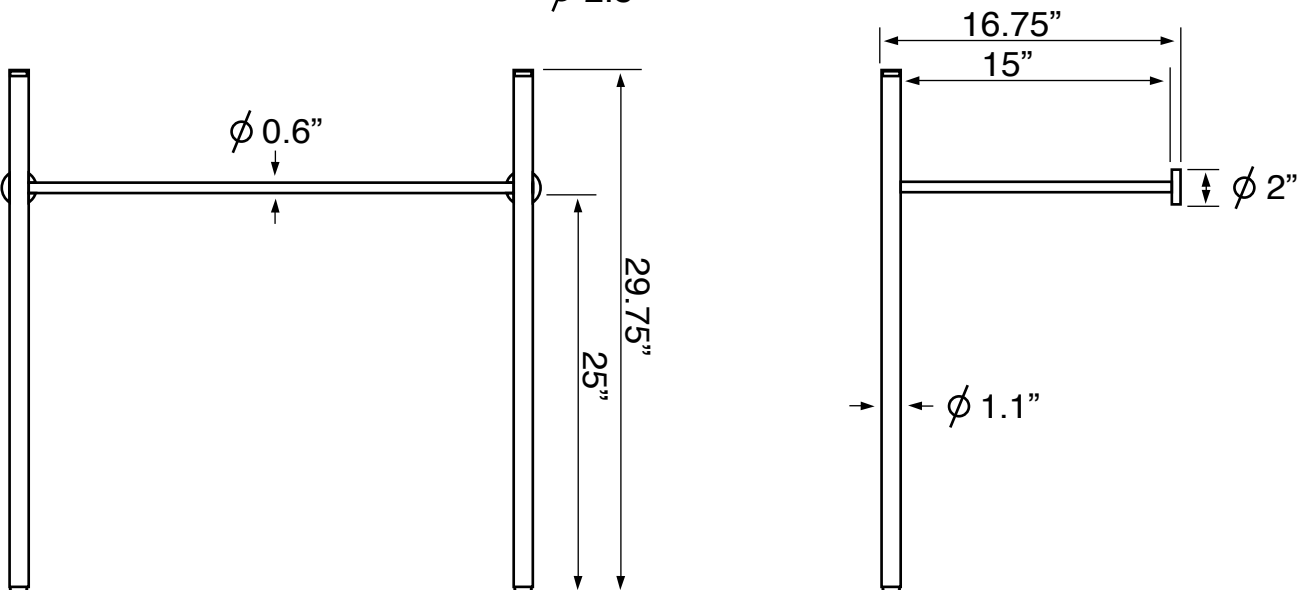

Features

- With overflow.
- Modern design.

Material

- White ceramic bathroom sink.
- Polished chrome brass console stand.

Installation

- Console installation.

Configurations

- Single Hole.
- Three Hole (8-inch centers).
- No Hole.

See website for warranty information details.

Technical Information

Bowl type:	Single
Installation:	Console
Bowl dimensions:	Length: 19.49"
	Width: 12.2"
	Depth: 3.54"
Drain hole:	1.75"
Faucet hole:	1.38"
Hole configurations:	0, 1, 3
Weight:	60 lbs