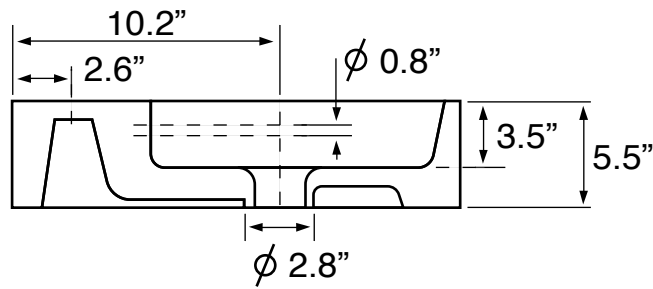

Features

- With overflow.
- Modern design.

Material

- White ceramic bathroom sink.
- Polished chrome brass console stand.

Installation

- Console installation.

Configurations

- Single Hole.
- Three Hole (8-inch centers).
- No Hole.

See website for warranty information details.

Technical Information

Bowl type:	Single
Installation:	Console
Bowl dimensions:	Length: 19.49"
	Width: 12.2"
	Depth: 3.54"
Drain hole:	1.75"
Faucet hole:	1.38"
Hole configurations:	0, 1, 3
Weight:	60 lbs