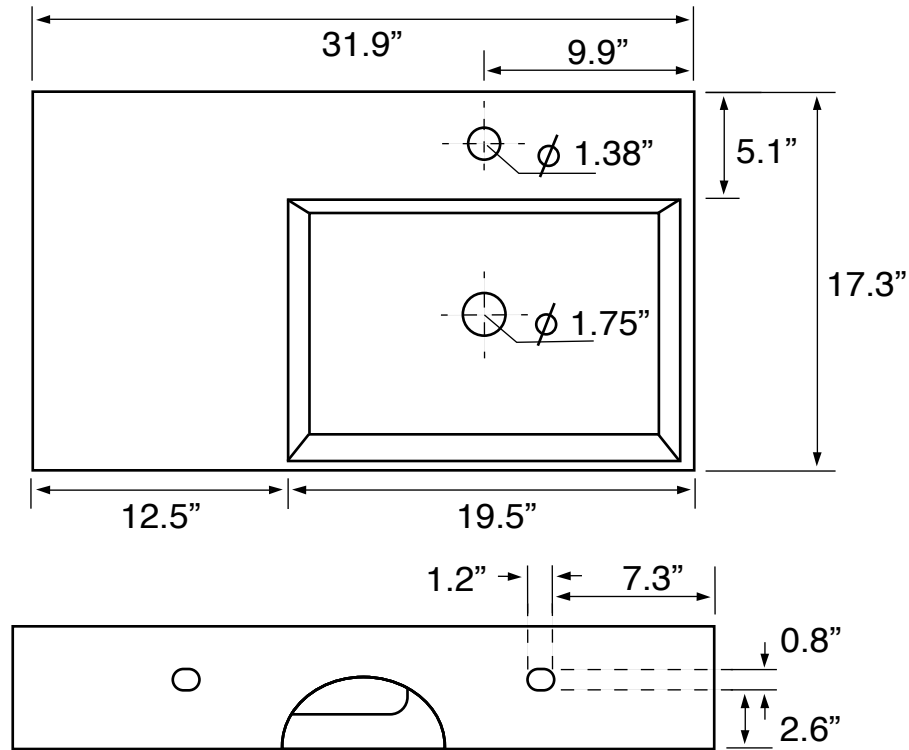

Features

- With overflow.
- Modern design.

Material

- White ceramic bathroom sink.
- Polished chrome brass console stand.

Installation

- Console installation.

Configurations

- Single Hole.
- Three Hole (8-inch centers).
- No Hole.

See website for warranty information details.

Technical Information

Bowl type:	Single
Installation:	Console
Bowl dimensions:	Length: 19.49"
	Width: 12.2"
	Depth: 3.54"
Drain hole:	1.75"
Faucet hole:	1.38"
Hole configurations:	0, 1, 3
Weight:	60 lbs