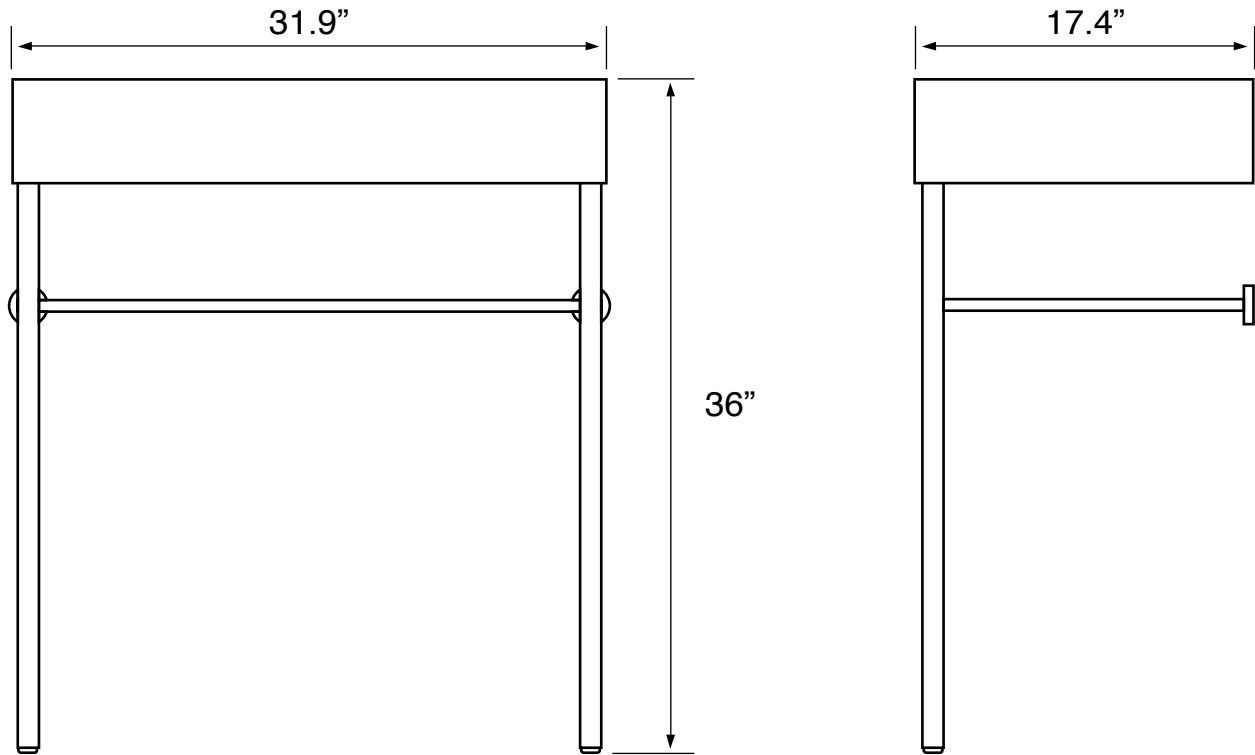

Features

- With overflow.
- Modern design.

Material

- White ceramic bathroom sink.
- Polished chrome brass console stand.

Installation

- Console installation.

Configurations

- Single Hole.
- Three Hole (8-inch centers).
- No Hole.

See website for warranty information details.

Technical Information

Bowl type:	Single
Installation:	Console
Bowl dimensions:	Length: 19.49" Width: 12.2" Depth: 3.54"
Drain hole:	1.75"
Faucet hole:	1.38"
Hole configurations:	0, 1, 3
Weight:	60 lbs