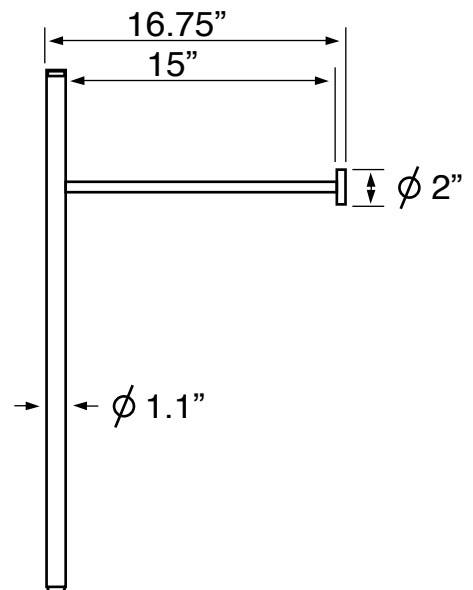

Features

- With overflow.
- Modern design.

Material

- White ceramic bathroom sink.
- Polished chrome brass console stand.

Installation

- Console installation.

Configurations

- Single Hole.
- Three Hole (8-inch centers).
- No Hole.

See website for warranty information details.

Technical Information

Bowl type:	Single
Installation:	Console
Bowl dimensions:	Length: 19.49" Width: 12.2" Depth: 3.54"
Drain hole:	1.75"
Faucet hole:	1.38"
Hole configurations:	0, 1, 3
Weight:	60 lbs