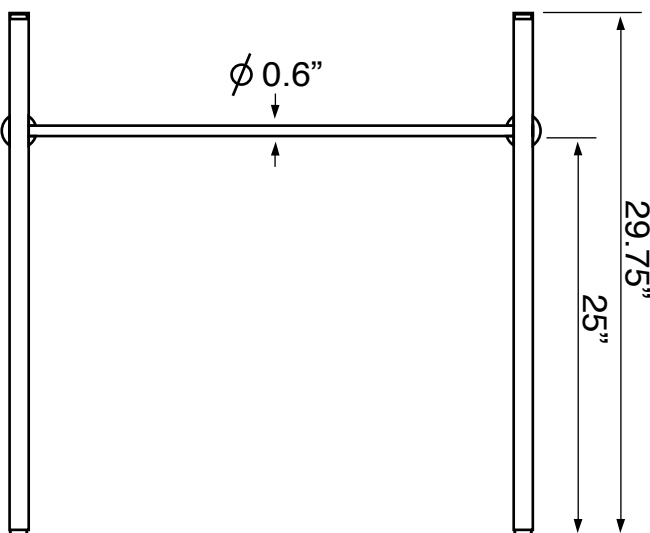

Features

- With overflow.
- Modern design.

Material

- White ceramic bathroom sink.
- Polished chrome brass console stand.

Installation

- Console installation.

Configurations

- Single Hole.
- Three Hole (8-inch centers).
- No Hole.

See website for warranty information details.

Technical Information

Bowl type:	Single
Installation:	Console
Bowl dimensions:	Length: 19.49" Width: 12.2" Depth: 3.54"
Drain hole:	1.75"
Faucet hole:	1.38"
Hole configurations:	0, 1, 3
Weight:	60 lbs