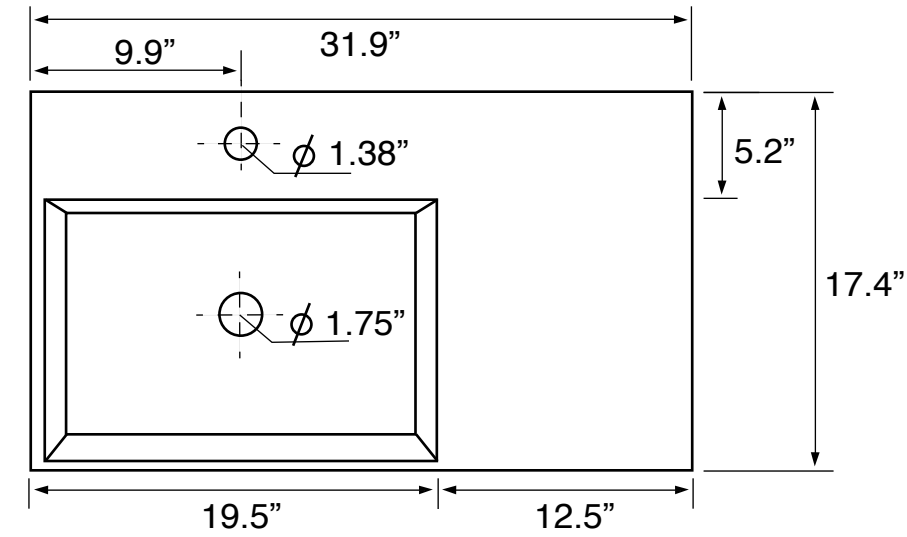

Features

- With overflow.
- Modern design.

Material

- White ceramic bathroom sink.
- Polished chrome brass console stand.

Installation

- Console installation.

Configurations

- Single Hole.
- Three Hole (8-inch centers).
- No Hole.

See website for warranty information details.

Technical Information

Bowl type:	Single
Installation:	Console
Bowl dimensions:	Length: 19.49" Width: 12.2" Depth: 3.54"
Drain hole:	1.75"
Faucet hole:	1.38"
Hole configurations:	0, 1, 3
Weight:	60 lbs