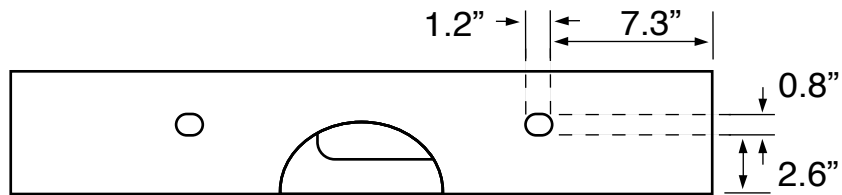

Features

- With overflow.
- Modern design.

Material

- White ceramic bathroom sink.
- Polished chrome brass console stand.

Installation

- Console installation.

Configurations

- Single Hole.
- Three Hole (8-inch centers).
- No Hole.

See website for warranty information details.

Technical Information

Bowl type:	Single
Installation:	Console
Bowl dimensions:	Length: 19.49" Width: 12.2" Depth: 3.54"
Drain hole:	1.75"
Faucet hole:	1.38"
Hole configurations:	0, 1, 3
Weight:	60 lbs