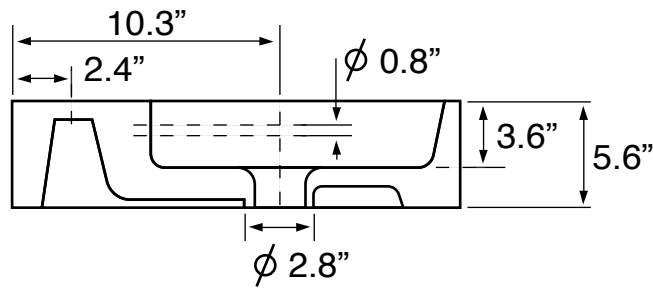

Features

- With overflow.
- Modern design.

Material

- White ceramic bathroom sink.
- Polished chrome brass console stand.

Installation

- Console installation.

Configurations

- Single Hole.
- Three Hole (8-inch centers).
- No Hole.

See website for warranty information details.

Technical Information

Bowl type:	Single
Installation:	Console
Bowl dimensions:	Length: 19.49" Width: 12.2" Depth: 3.54"
Drain hole:	1.75"
Faucet hole:	1.38"
Hole configurations:	0, 1, 3
Weight:	60 lbs