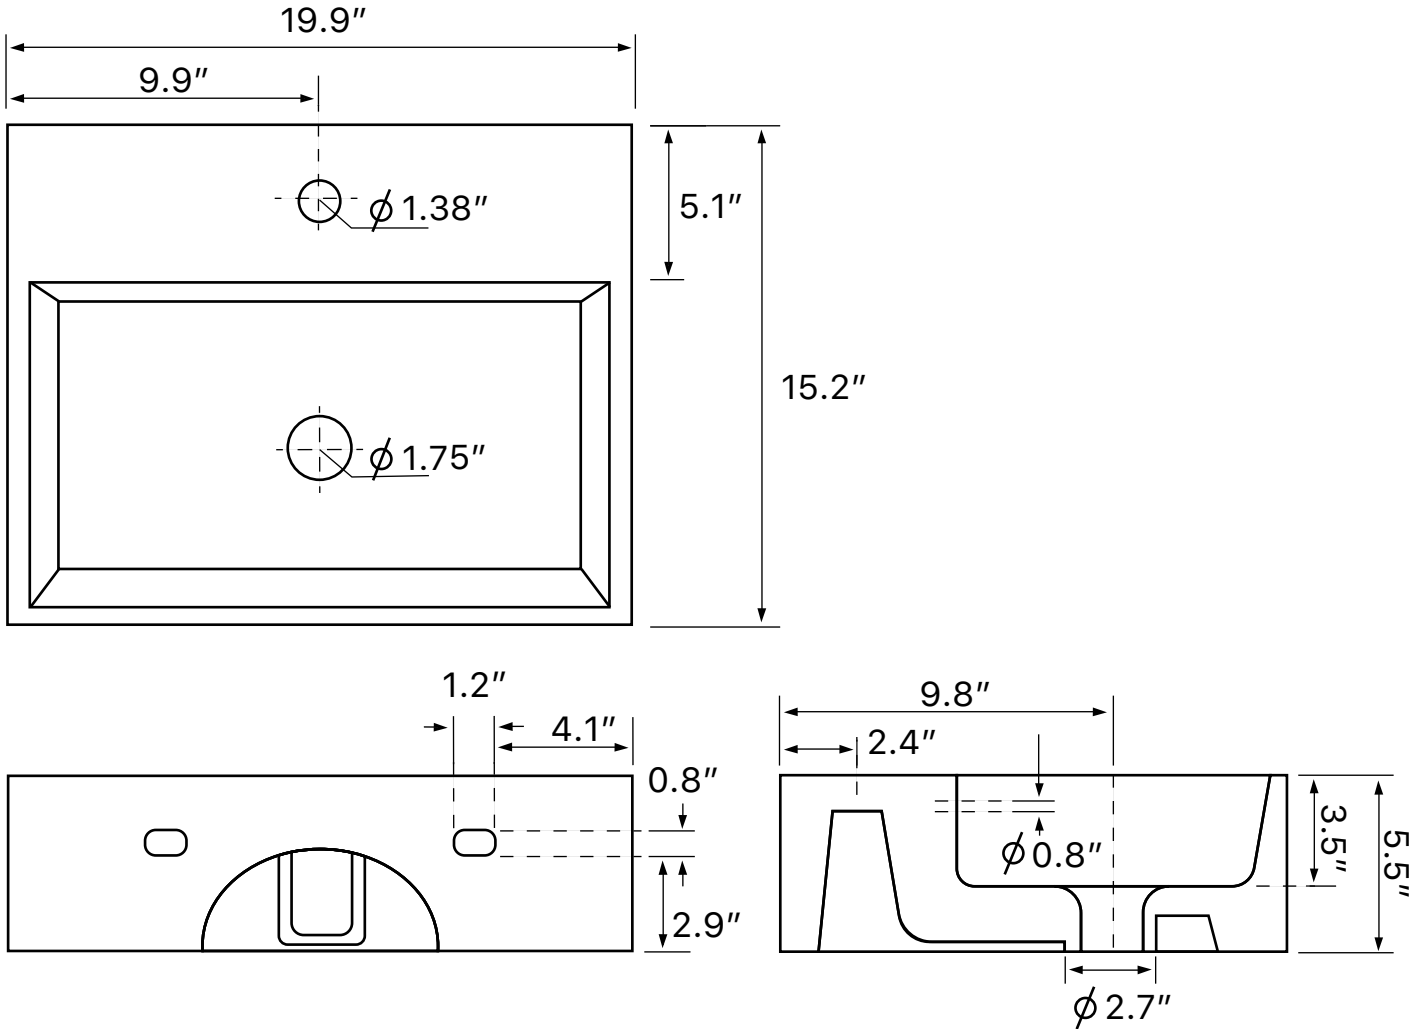

## Installation

- Wall mount installation.
- Vessel / above-counter installation.

## Configurations

- Single Hole.
- Three Hole (8-inch centers).

## Technical Information

Bowl type:	Single
Installation:	Wall mounted Vessel
Bowl dimensions:	Length: 19.64" Width: 10.1" Depth: 3.54"
Drain hole:	1.75"
Faucet hole:	1.38"
Hole configurations:	1, 3
Weight:	30 lbs