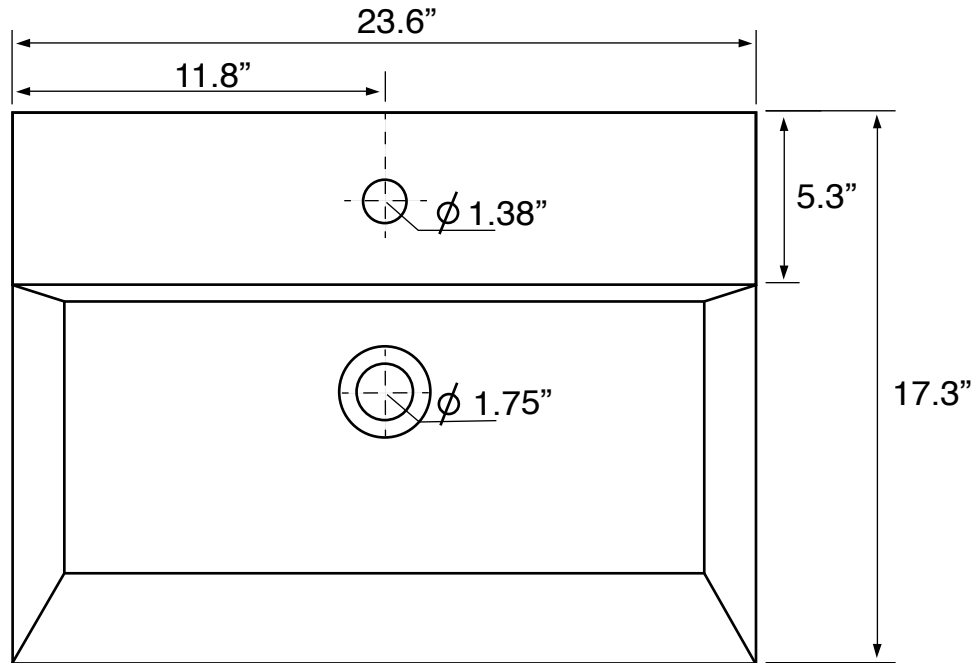

## Configurations

- Single Hole.
- Three Hole (8-inch centers).
- No Hole.

## Technical Information

Bowl type:	Single
Installation:	Drop In
Bowl dimensions:	Length: 23.1" Width: 11.5" Depth: 4.1"
Drain hole:	1.75"
Faucet hole:	1.38"
Hole configurations:	0, 1, 3
Weight:	39.7 lbs