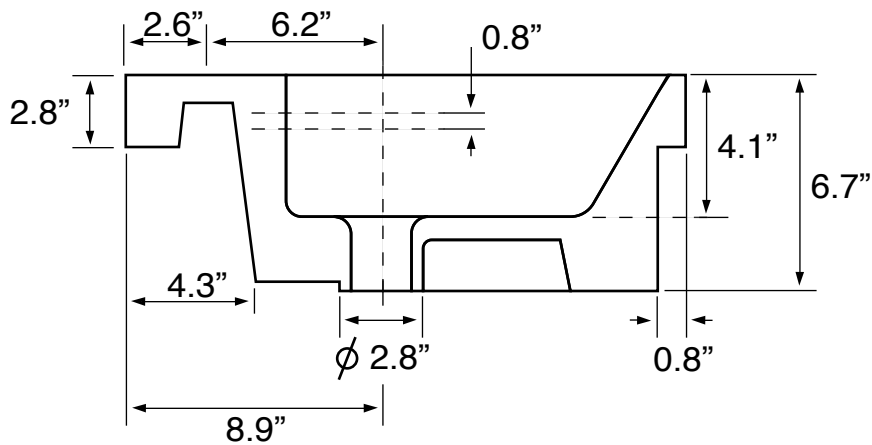

## Configurations

- Single Hole.
- Three Hole (8-inch centers).
- No Hole.

## Technical Information

Bowl type:	Single
Installation:	Drop In
Bowl dimensions:	Length: 23.1" Width: 11.5" Depth: 4.1"
Drain hole:	1.75"
Faucet hole:	1.38"
Hole configurations:	0, 1, 3
Weight:	39.7 lbs