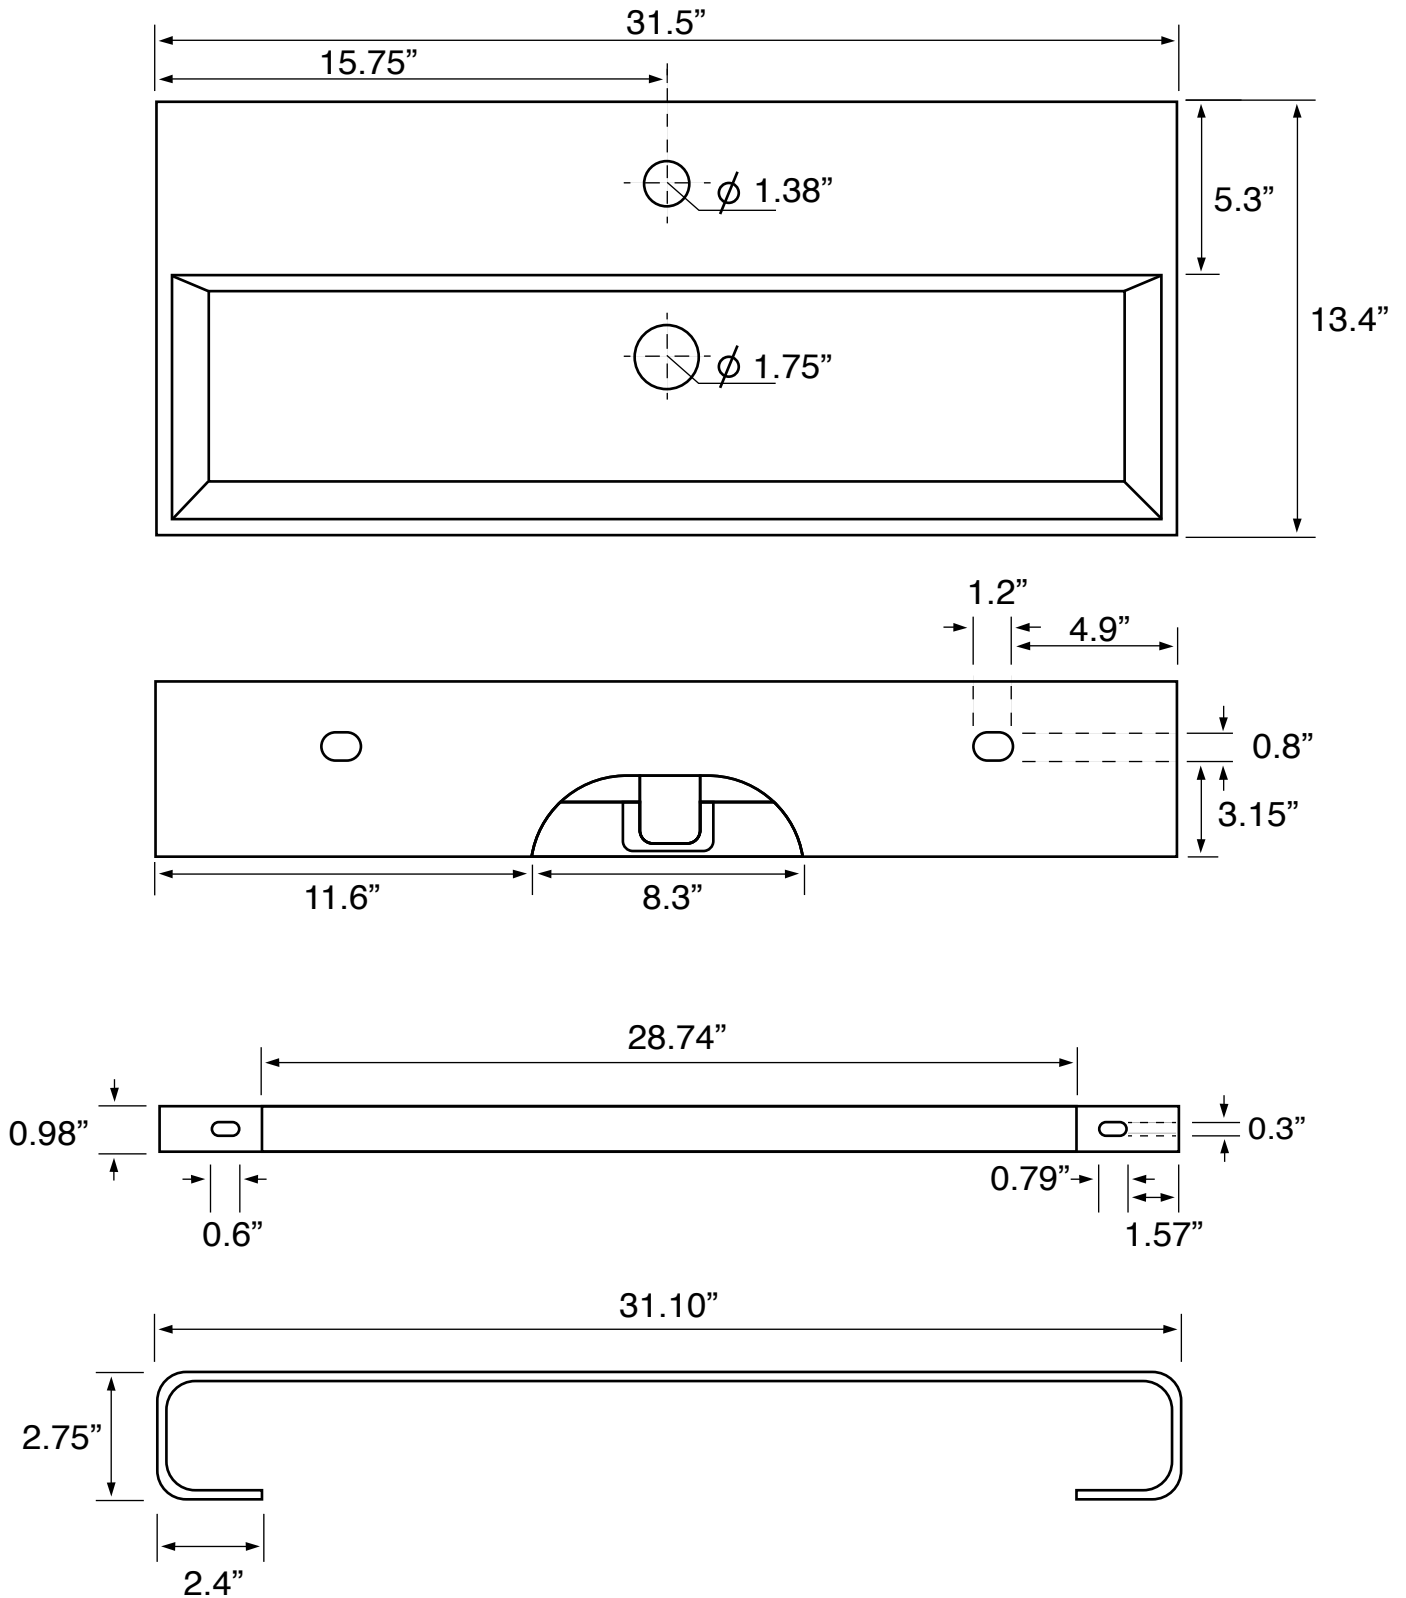

## Material

- White ceramic bathroom sink.
- Polished chrome stainless steel towel bar.

## Installation

- Wall mount installation.

## Configurations

- Single Hole.
- Three Hole (8-inch centers).
- No Hole.

## Technical Information

Bowl type:	Single
Installation:	Wall mounted
Bowl dimensions:	Length: 30.5"
	Width: 8"
	Depth: 3.25"
Drain hole:	1.75"
Faucet hole:	1.38"
Hole configurations:	0, 1, 3
Weight:	30.9 lbs