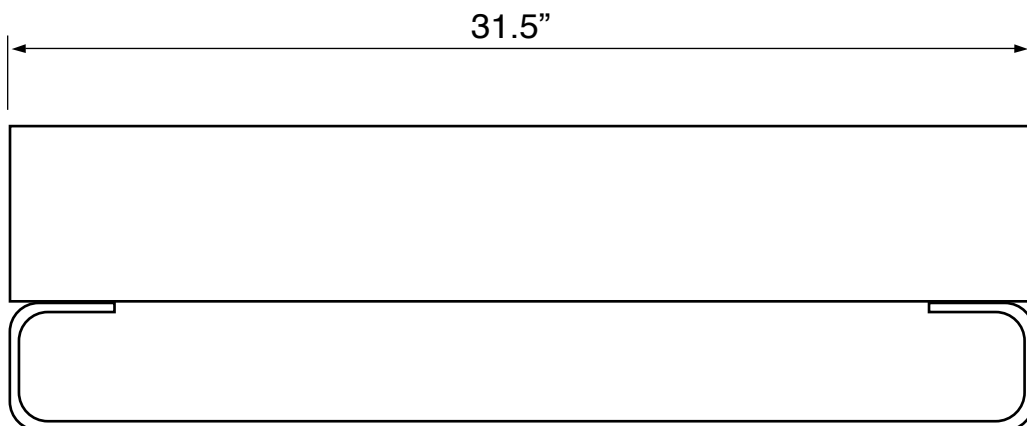

## Installation

- Wall mount installation.

## Configurations

- Single Hole.
- Three Hole (8-inch centers).
- No Hole.

## Technical Information

Bowl type:	Single
Installation:	Wall mounted
Bowl dimensions:	Length: 30.5"
	Width: 8"
	Depth: 3.25"
Drain hole:	1.75"
Faucet hole:	1.38"
Hole configurations:	0, 1, 3
Weight:	30.9 lbs