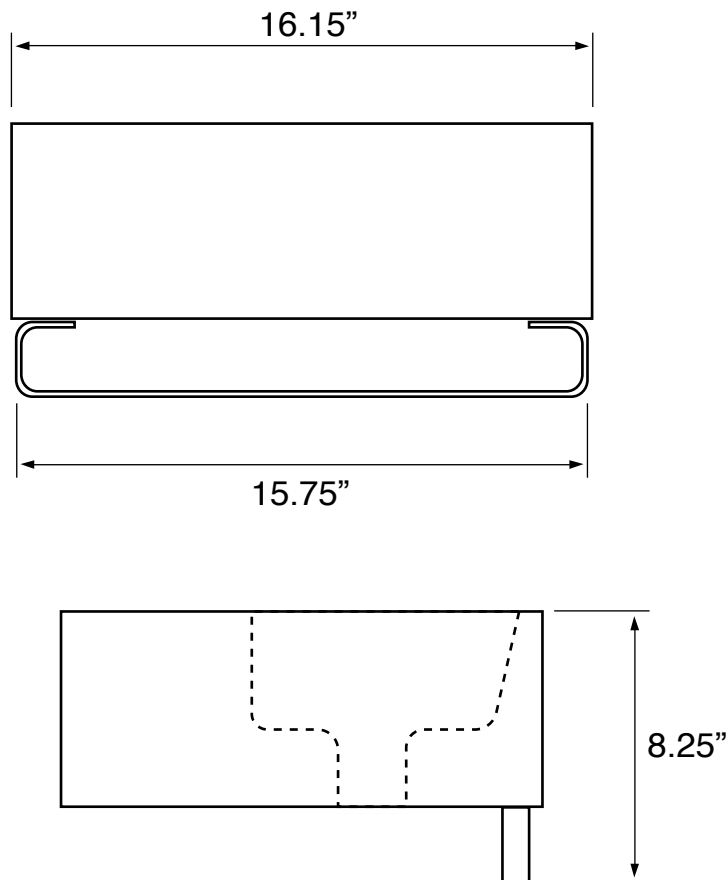

Features

- With overflow.
- Modern design.

Material

- White ceramic bathroom sink.
- Polished chrome stainless steel towel bar.

Installation

- Wall mount installation.

Configurations

- Single Hole.
- Three Hole (8-inch centers).
- No Hole.

See website for warranty information details.

Technical Information

Bowl type:	Single
Installation:	Wall mounted
Bowl dimensions:	Length: 15"
	Width: 7.75"
	Depth: 3.25"
Drain hole:	1.75"
Faucet hole:	1.38"
Hole configurations:	0, 1, 3
Weight:	30 lbs