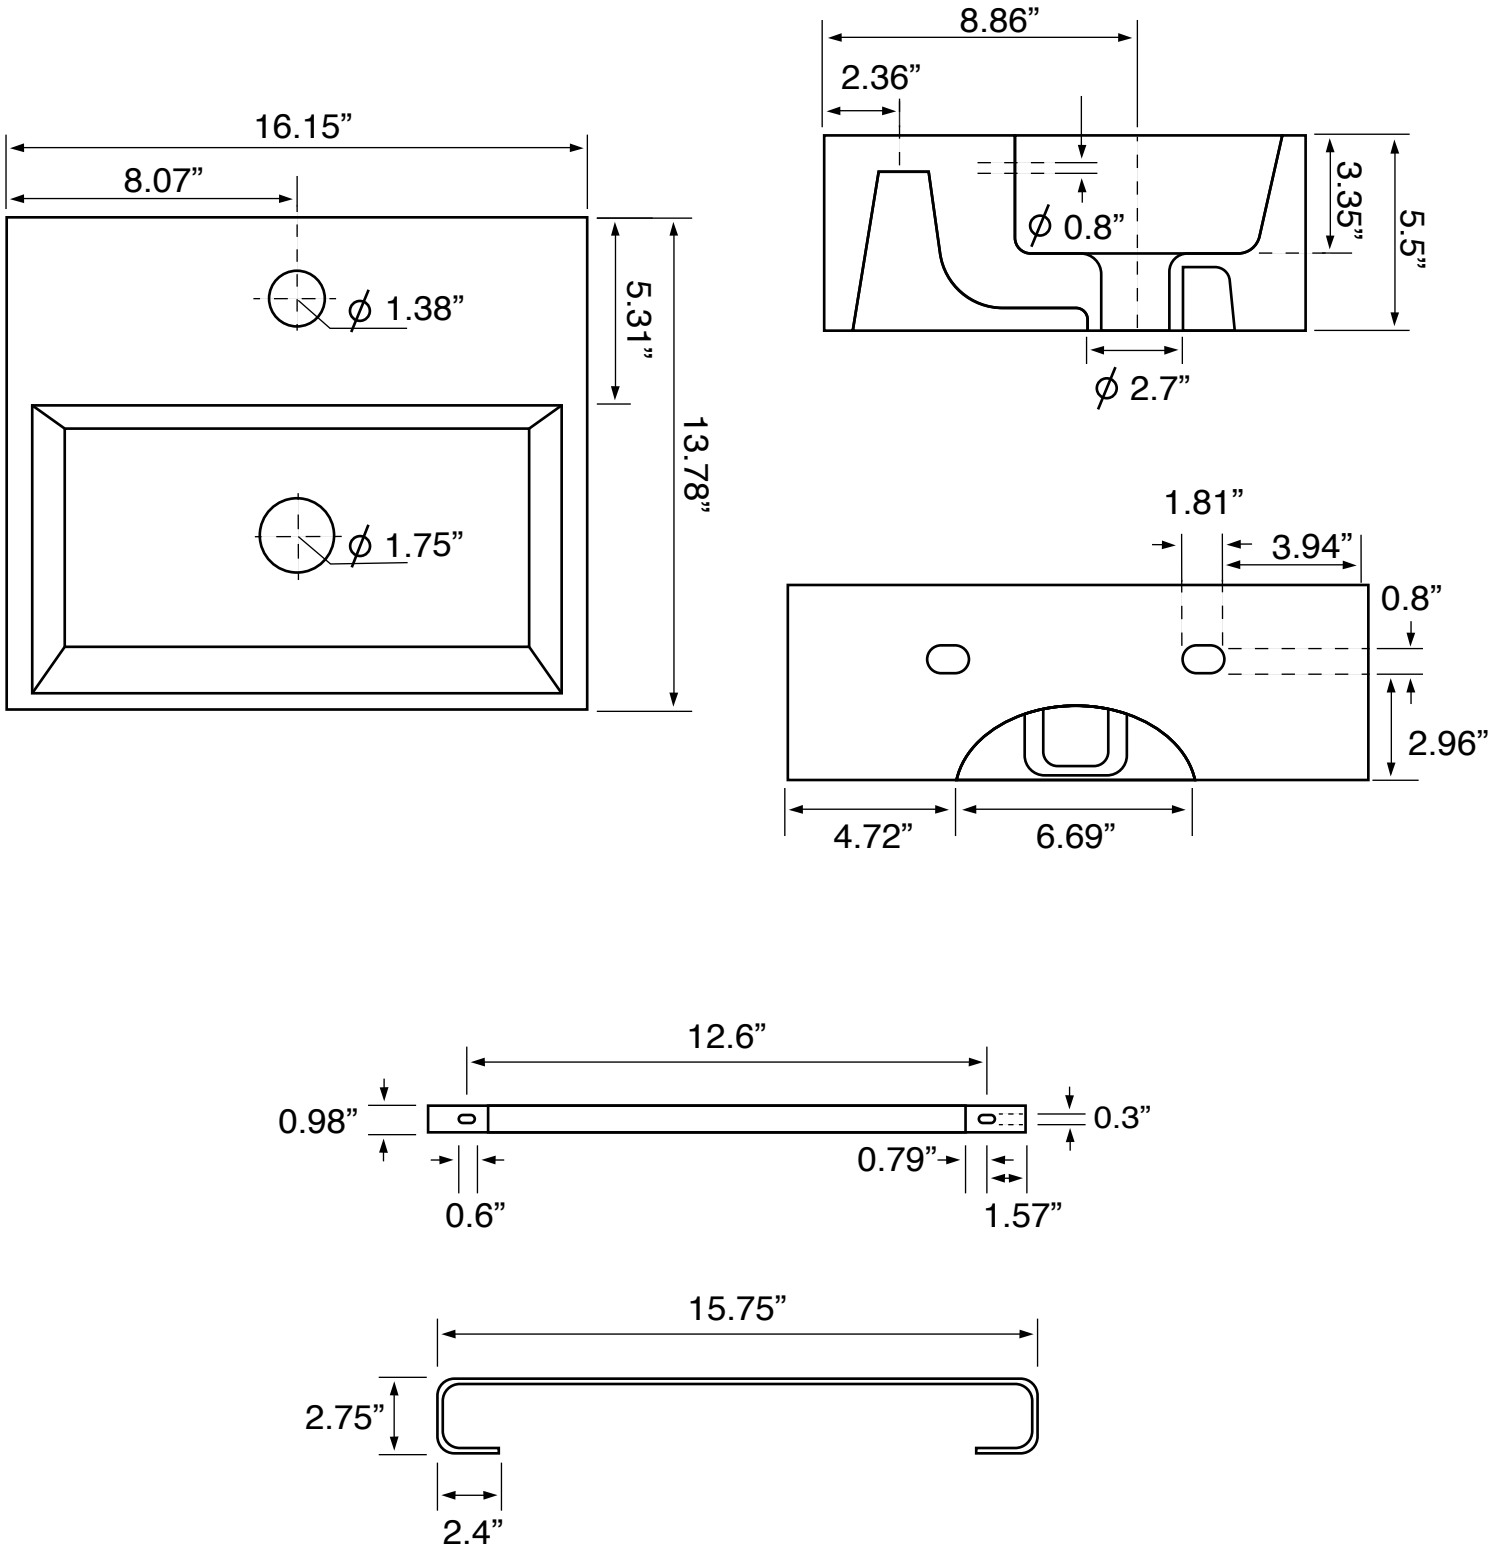

Features

- With overflow.
- Modern design.

Material

- White ceramic bathroom sink.
- Polished chrome stainless steel towel bar.

Installation

- Wall mount installation.

Configurations

- Single Hole.
- Three Hole (8-inch centers).
- No Hole.

See website for warranty information details.

Technical Information

Bowl type:	Single
Installation:	Wall mounted
Bowl dimensions:	Length: 15"
	Width: 7.75"
	Depth: 3.25"
Drain hole:	1.75"
Faucet hole:	1.38"
Hole configurations:	0, 1, 3
Weight:	30 lbs