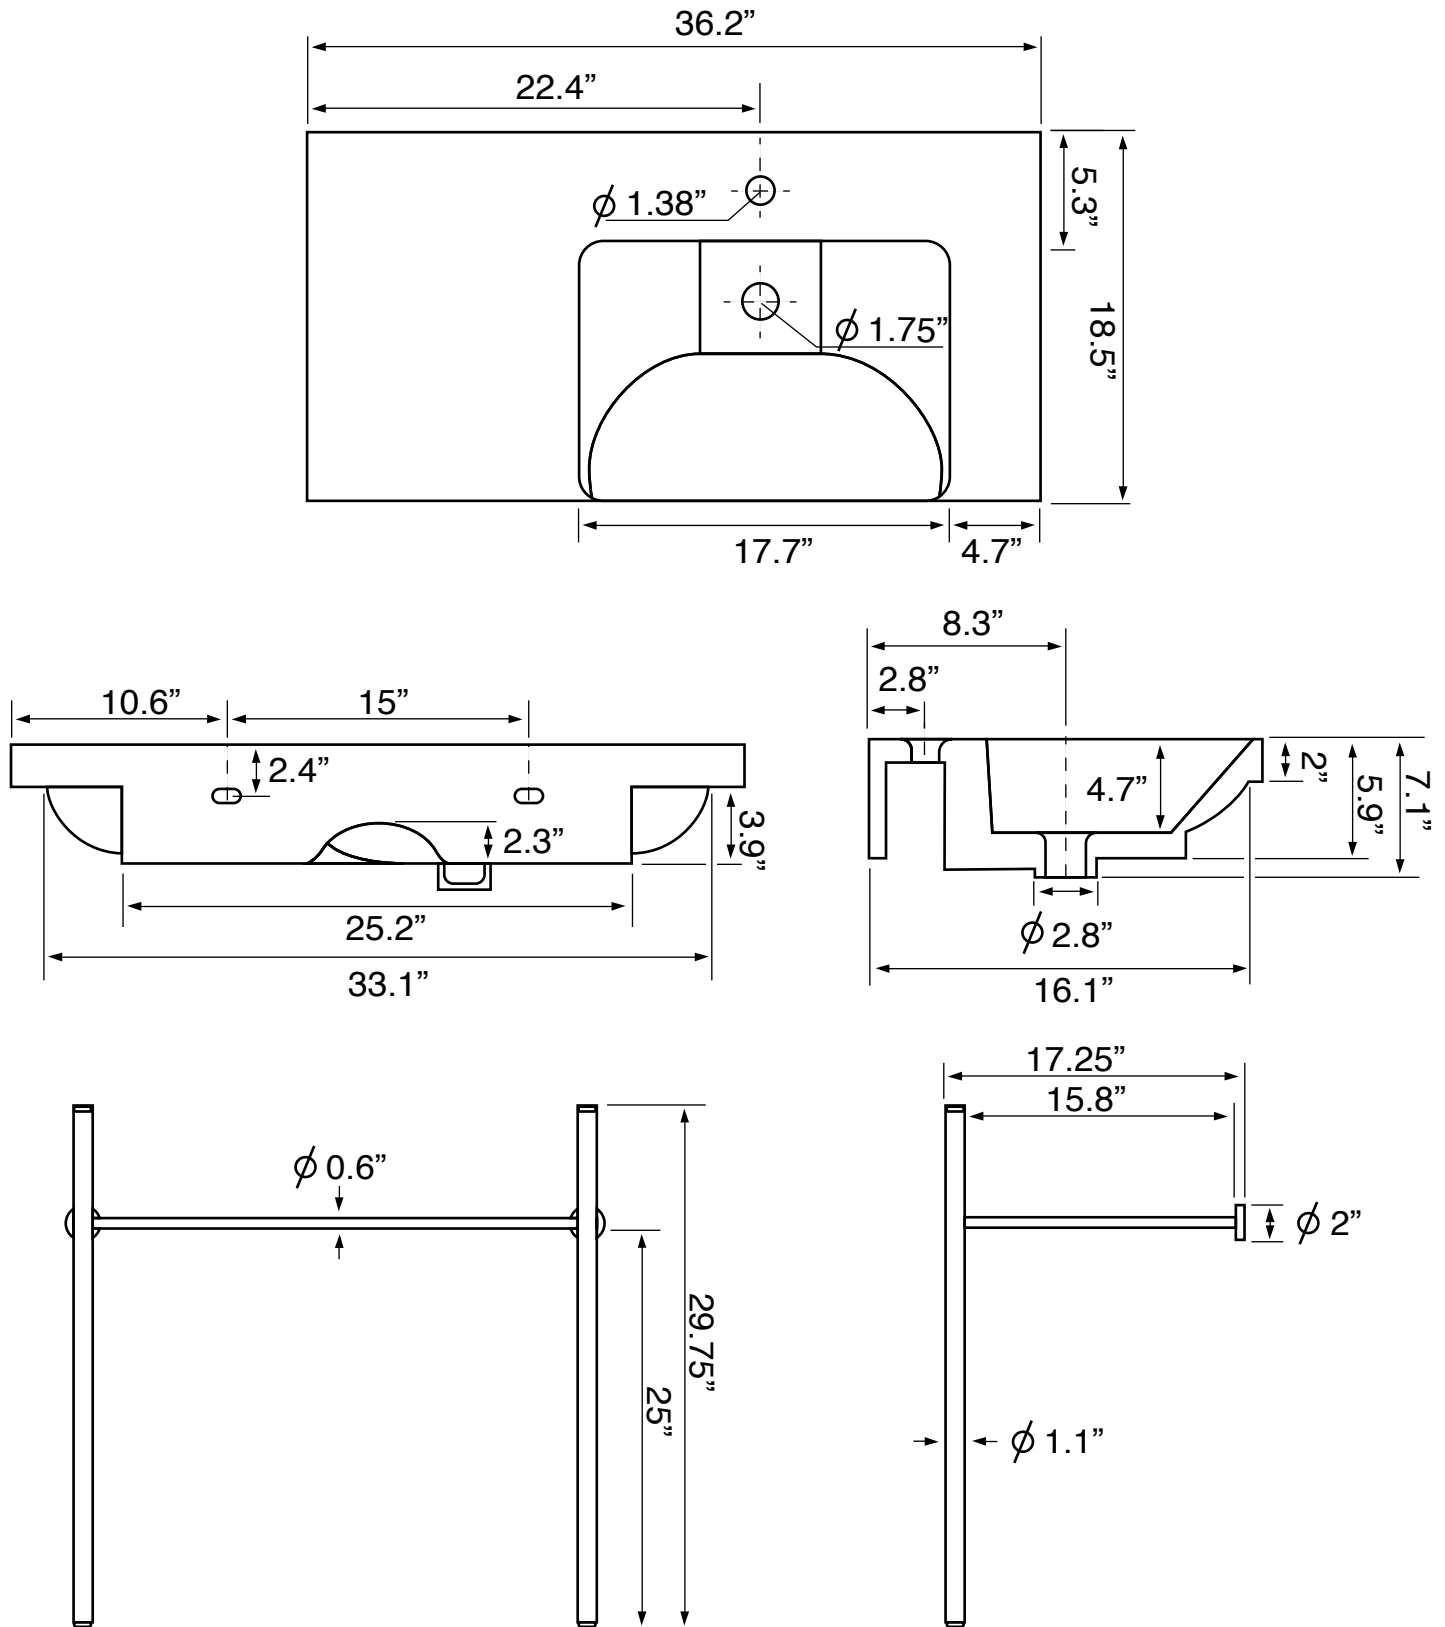

USA/Canada: 215.256.4197

Nameek's reserves the right to make revisions without notice to product specifications.
For more information, go to www.nameeks.com