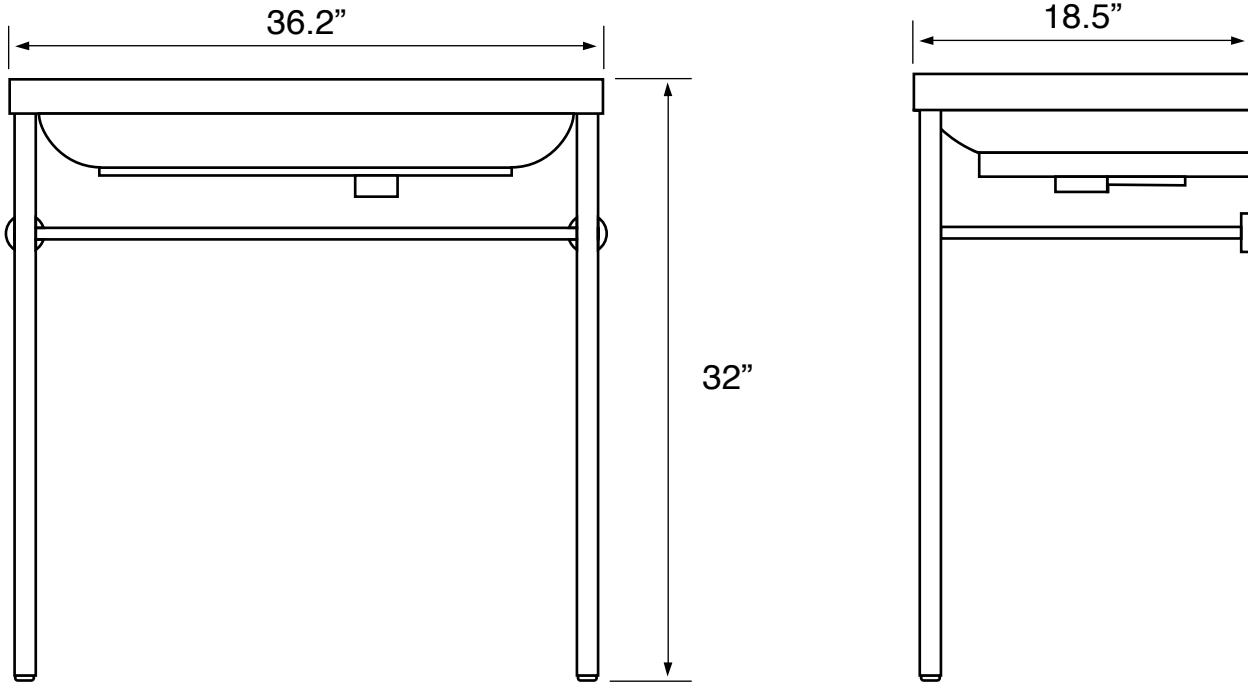

## Configurations

- Single Hole.
- Three Hole (8-inch centers).
- No Hole.

## Technical Information

Bowl type:	Single
Installation:	Console
Bowl dimensions:	Length: 17.7"
	Width: 13.2"
	Depth: 4.7"
Drain hole:	1.75"
Faucet hole:	1.38"
Hole configurations:	0, 1, 3
Weight:	60 lbs