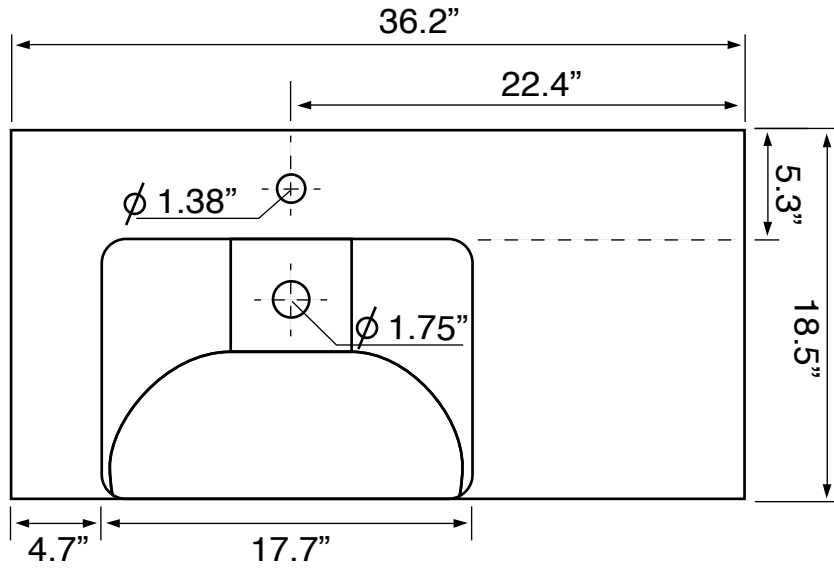

Features

- With overflow.
- Modern design.

Material

- White ceramic bathroom sink.
- Polished chrome brass console stand.

Installation

- Console installation.

Configurations

- Single Hole.
- Three Hole (8-inch centers).
- No Hole.

See website for warranty information details.

Technical Information

Bowl type:	Single
Installation:	Console
Bowl dimensions:	Length: 17.7"
	Width: 13.2"
	Depth: 4.7"
Drain hole:	1.75"
Faucet hole:	1.38"
Hole configurations:	0, 1, 3
Weight:	60 lbs