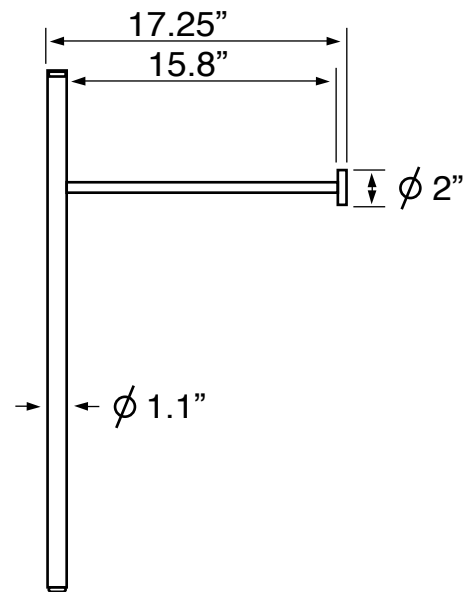

Features

- With overflow.
- Modern design.

Material

- White ceramic bathroom sink.
- Polished chrome brass console stand.

Installation

- Console installation.

Configurations

- Single Hole.
- Three Hole (8-inch centers).
- No Hole.

See website for warranty information details.

Technical Information

Bowl type:	Single
Installation:	Console
Bowl dimensions:	Length: 17.7"
	Width: 13.2"
	Depth: 4.7"
Drain hole:	1.75"
Faucet hole:	1.38"
Hole configurations:	0, 1, 3
Weight:	60 lbs