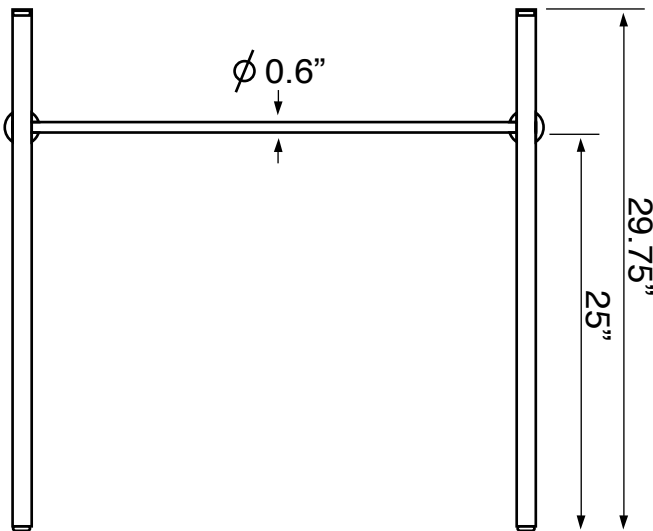

Features

- With overflow.
- Modern design.

Material

- White ceramic bathroom sink.
- Polished chrome brass console stand.

Installation

- Console installation.

Configurations

- Single Hole.
- Three Hole (8-inch centers).
- No Hole.

See website for warranty information details.

Technical Information

Bowl type:	Single
Installation:	Console
Bowl dimensions:	Length: 17.7"
	Width: 13.2"
	Depth: 4.7"
Drain hole:	1.75"
Faucet hole:	1.38"
Hole configurations:	0, 1, 3
Weight:	60 lbs