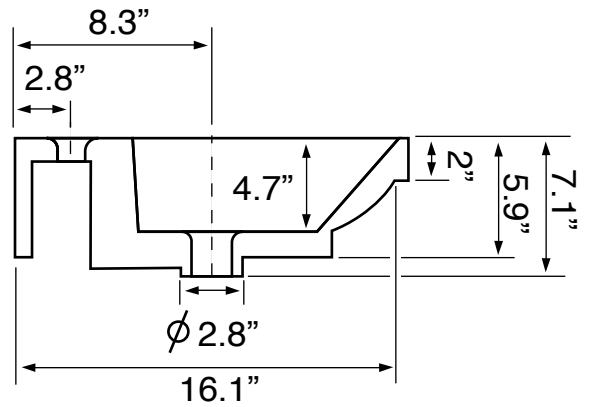

Features

- With overflow.
- Modern design.

Material

- White ceramic bathroom sink.
- Polished chrome brass console stand.

Installation

- Console installation.

Configurations

- Single Hole.
- Three Hole (8-inch centers).
- No Hole.

See website for warranty information details.

Technical Information

Bowl type:	Single
Installation:	Console
Bowl dimensions:	Length: 17.7"
	Width: 13.2"
	Depth: 4.7"
Drain hole:	1.75"
Faucet hole:	1.38"
Hole configurations:	0, 1, 3
Weight:	60 lbs