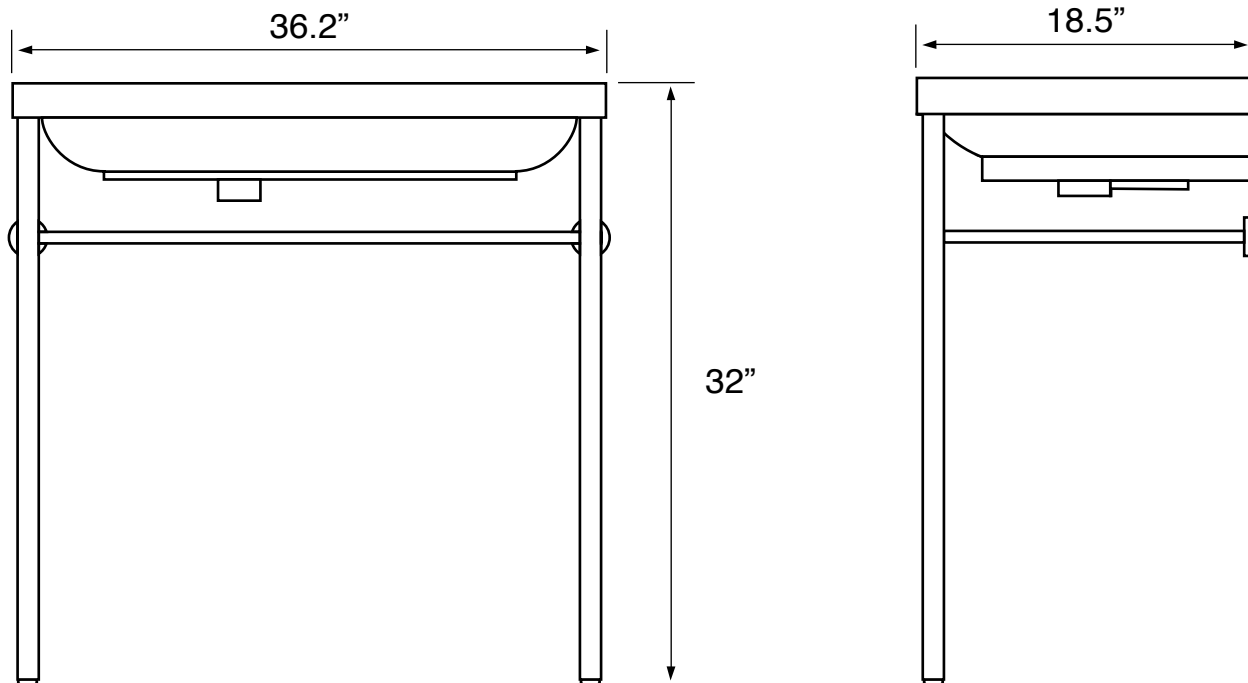

Features

- With overflow.
- Modern design.

Material

- White ceramic bathroom sink.
- Polished chrome brass console stand.

Installation

- Console installation.

Configurations

- Single Hole.
- Three Hole (8-inch centers).
- No Hole.

See website for warranty information details.

Technical Information

Bowl type:	Single
Installation:	Console
Bowl dimensions:	Length: 17.7"
	Width: 13.2"
	Depth: 4.7"
Drain hole:	1.75"
Faucet hole:	1.38"
Hole configurations:	0, 1, 3
Weight:	60 lbs