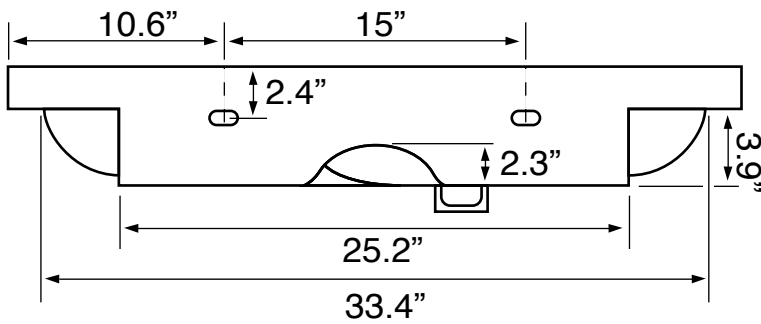

Features

- With overflow.
- Modern design.

Material

- White ceramic bathroom sink.
- Polished chrome brass console stand.

Installation

- Console installation.

Configurations

- Single Hole.
- Three Hole (8-inch centers).
- No Hole.

See website for warranty information details.

Technical Information

Bowl type:	Single
Installation:	Console
Bowl dimensions:	Length: 17.7"
	Width: 13.2"
	Depth: 4.7"
Drain hole:	1.75"
Faucet hole:	1.38"
Hole configurations:	0, 1, 3
Weight:	60 lbs