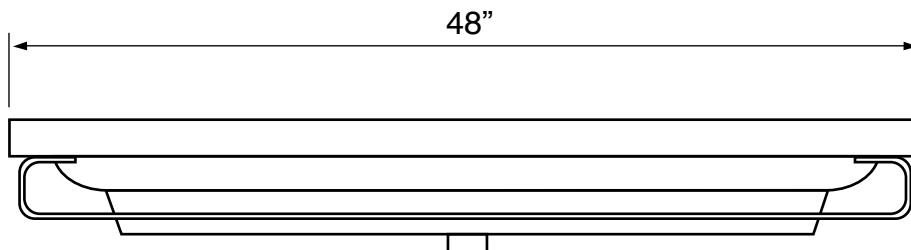

## Configurations

- Single Hole.
- Three Hole (8-inch centers).
- No Hole.

## Technical Information

Bowl type:	Single
Installation:	Wall mounted
Bowl dimensions:	Length: 12.4"
	Width: 25.2"
	Depth: 4.3"
	Drain hole: 1.75"
Faucet hole:	1.38"
Hole configurations:	0, 1, 3
Weight:	50 lbs