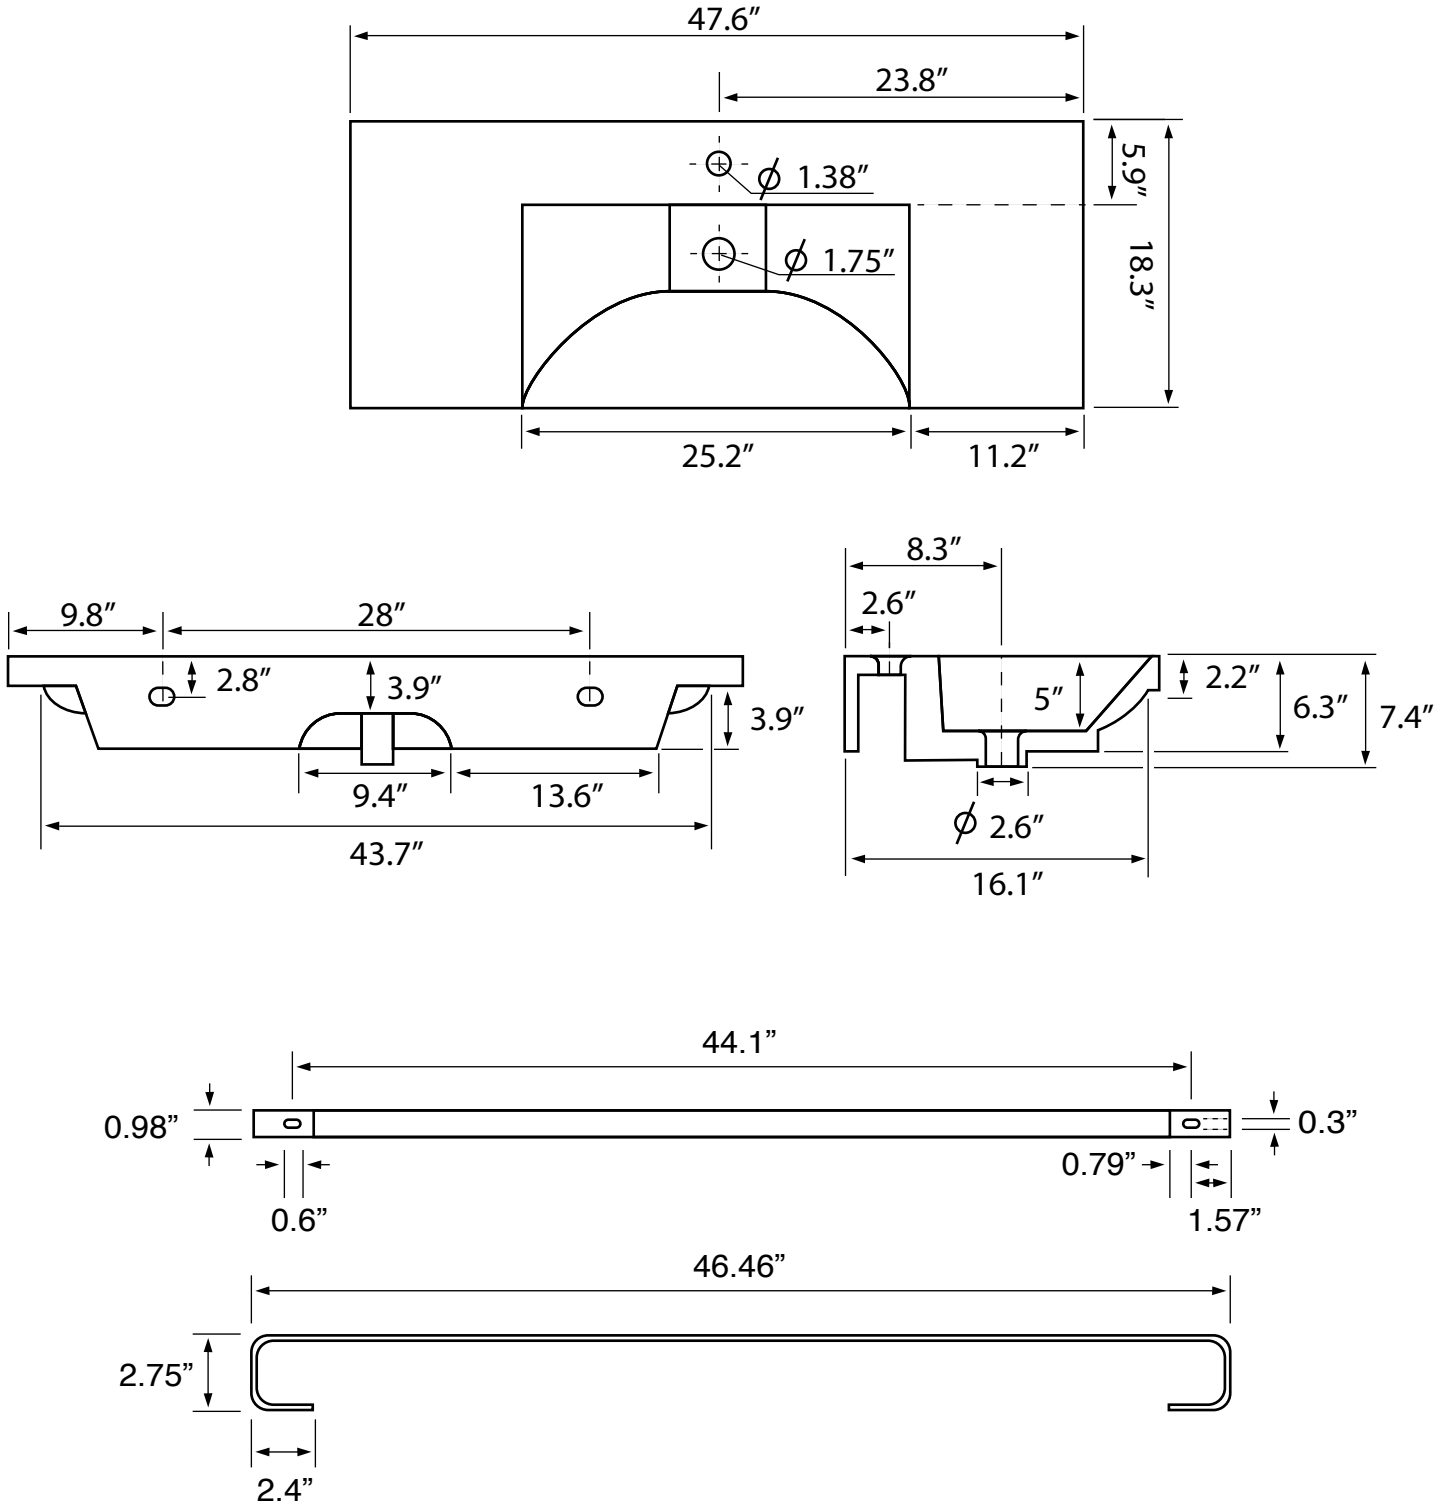

USA/Canada: 215.256.4197

Nameek's reserves the right to make revisions without notice to product specifications.
For more information, go to www.nameeks.com