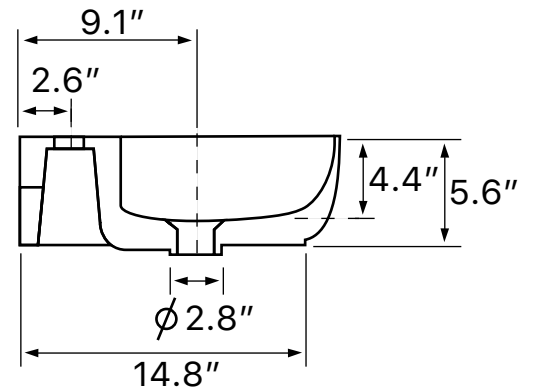

Features

- With overflow.
- Modern design.

Material

- White ceramic bathroom sink.

Installation

- Wall mount installation.
- Vessel / above-counter installation.

Configurations

- Single Hole.
- Three Hole (8-inch centers).

Nameek's One-Year Limited Warranty

See website for warranty information details.

Technical Information

Bowl type:	Single
Installation:	Wall mounted Vessel
Bowl dimensions:	Length: 37.1" Width: 11.1" Depth: 4.33"
Drain hole:	1.75"
Faucet hole:	1.38"
Hole configurations:	1, 3
Weight:	45 lbs