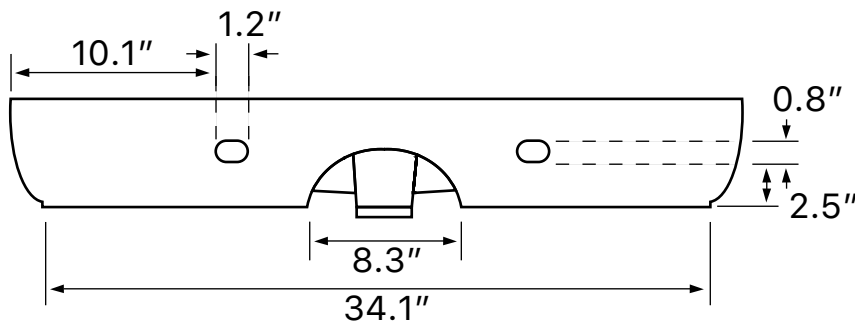

Features

- With overflow.
- Modern design.

Material

- White ceramic bathroom sink.

Installation

- Wall mount installation.
- Vessel / above-counter installation.

Configurations

- Single Hole.
- Three Hole (8-inch centers).

Nameek's One-Year Limited Warranty

See website for warranty information details.

Technical Information

Bowl type:	Single
Installation:	Wall mounted Vessel
Bowl dimensions:	Length: 37.1" Width: 11.1" Depth: 4.33"
Drain hole:	1.75"
Faucet hole:	1.38"
Hole configurations:	1, 3
Weight:	45 lbs