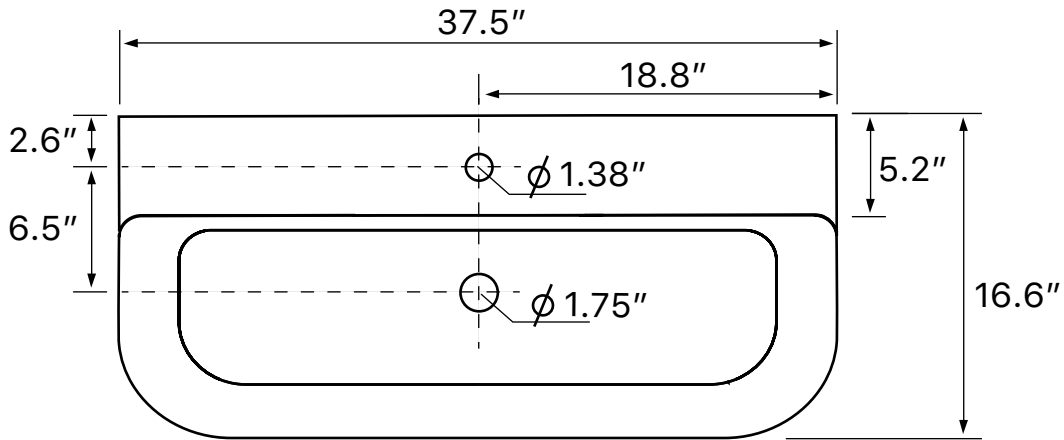

Features

- With overflow.
- Modern design.

Material

- White ceramic bathroom sink.

Installation

- Wall mount installation.
- Vessel / above-counter installation.

Configurations

- Single Hole.
- Three Hole (8-inch centers).

Nameek's One-Year Limited Warranty

See website for warranty information details.

Technical Information

Bowl type:	Single
Installation:	Wall mounted Vessel
Bowl dimensions:	Length: 37.1" Width: 11.1" Depth: 4.33"
Drain hole:	1.75"
Faucet hole:	1.38"
Hole configurations:	1, 3
Weight:	45 lbs