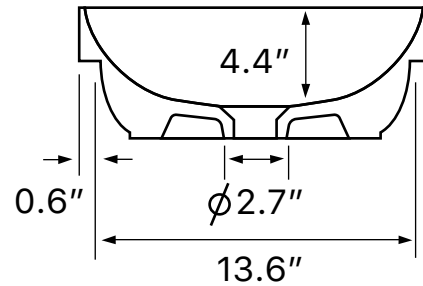

Features

- Without overflow.
- Modern design.

Material

- White ceramic bathroom sink.

Installation

- Vessel / above-counter installation.

Nameek's One-Year Limited Warranty

See website for warranty information details.

Technical Information

Bowl type:	Single
Installation:	Vessel
Bowl dimensions:	Length: 21.8" Width: 15.1" Depth: 4.4"
Drain hole:	1.75"
Weight:	25 lbs

Notes

Install this product according to the installation instructions.