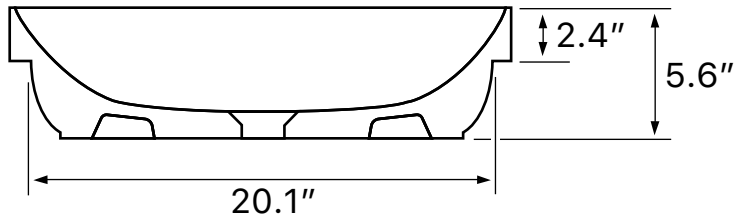

Features

- Without overflow.
- Modern design.

Material

- White ceramic bathroom sink.

Installation

- Vessel / above-counter installation.

Nameek's One-Year Limited Warranty

See website for warranty information details.

Technical Information

Bowl type:	Single
Installation:	Vessel
Bowl dimensions:	Length: 21.8" Width: 15.1" Depth: 4.4"
Drain hole:	1.75"
Weight:	25 lbs

Notes

Install this product according to the installation instructions.