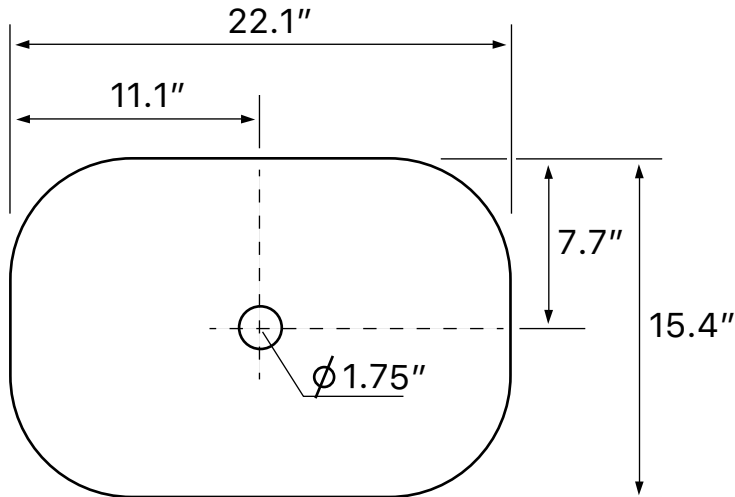

Features

- Without overflow.
- Modern design.

Material

- White ceramic bathroom sink.

Installation

- Vessel / above-counter installation.

Nameek's One-Year Limited Warranty

See website for warranty information details.

Technical Information

Bowl type:	Single
Installation:	Vessel
Bowl dimensions:	Length: 21.8" Width: 15.1" Depth: 4.4"
Drain hole:	1.75"
Weight:	25 lbs

Notes

Install this product according to the installation instructions.