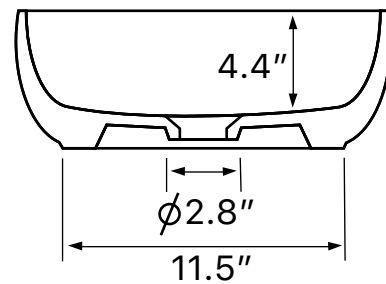

Features

- Without overflow.
- Modern design.

Material

- White ceramic bathroom sink.

Installation

- Vessel / above-counter installation.

Nameek's One-Year Limited Warranty

See website for warranty information details.

Technical Information

Bowl type:	Single
Installation:	Vessel
Bowl dimensions:	Length: 21.8" Width: 15.1" Depth: 4.4"
Drain hole:	1.75"
Weight:	25 lbs

Notes

Install this product according to the installation instructions.