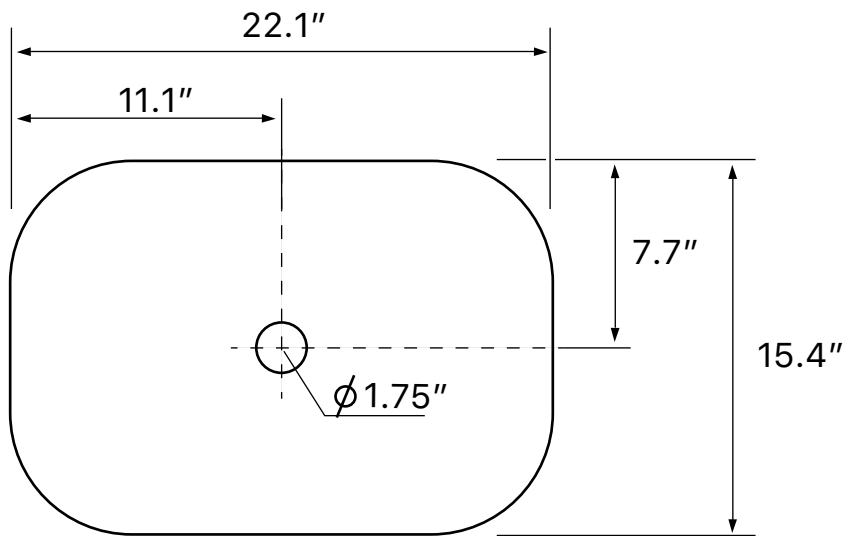

Features

- Without overflow.
- Modern design.

Material

- White ceramic bathroom sink.

Installation

- Vessel / above-counter installation.

Nameek's One-Year Limited Warranty

See website for warranty information details.

Technical Information

Bowl type:	Single
Installation:	Vessel
Bowl dimensions:	Length: 21.8" Width: 15.1" Depth: 4.4"
Drain hole:	1.75"
Weight:	25 lbs

Notes

Install this product according to the installation instructions.