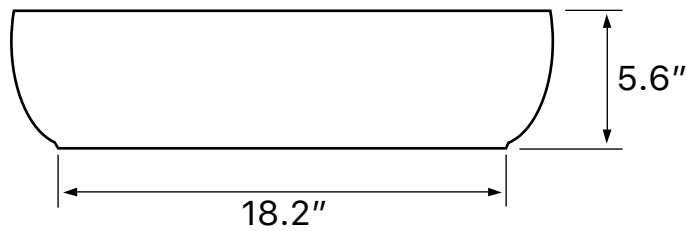

Features

- Without overflow.
- Modern design.

Material

- White ceramic bathroom sink.

Installation

- Vessel / above-counter installation.

Nameek's One-Year Limited Warranty

See website for warranty information details.

Technical Information

Bowl type:	Single
Installation:	Vessel
Bowl dimensions:	Length: 21.8" Width: 15.1" Depth: 4.4"
Drain hole:	1.75"
Weight:	25 lbs

Notes

Install this product according to the installation instructions.