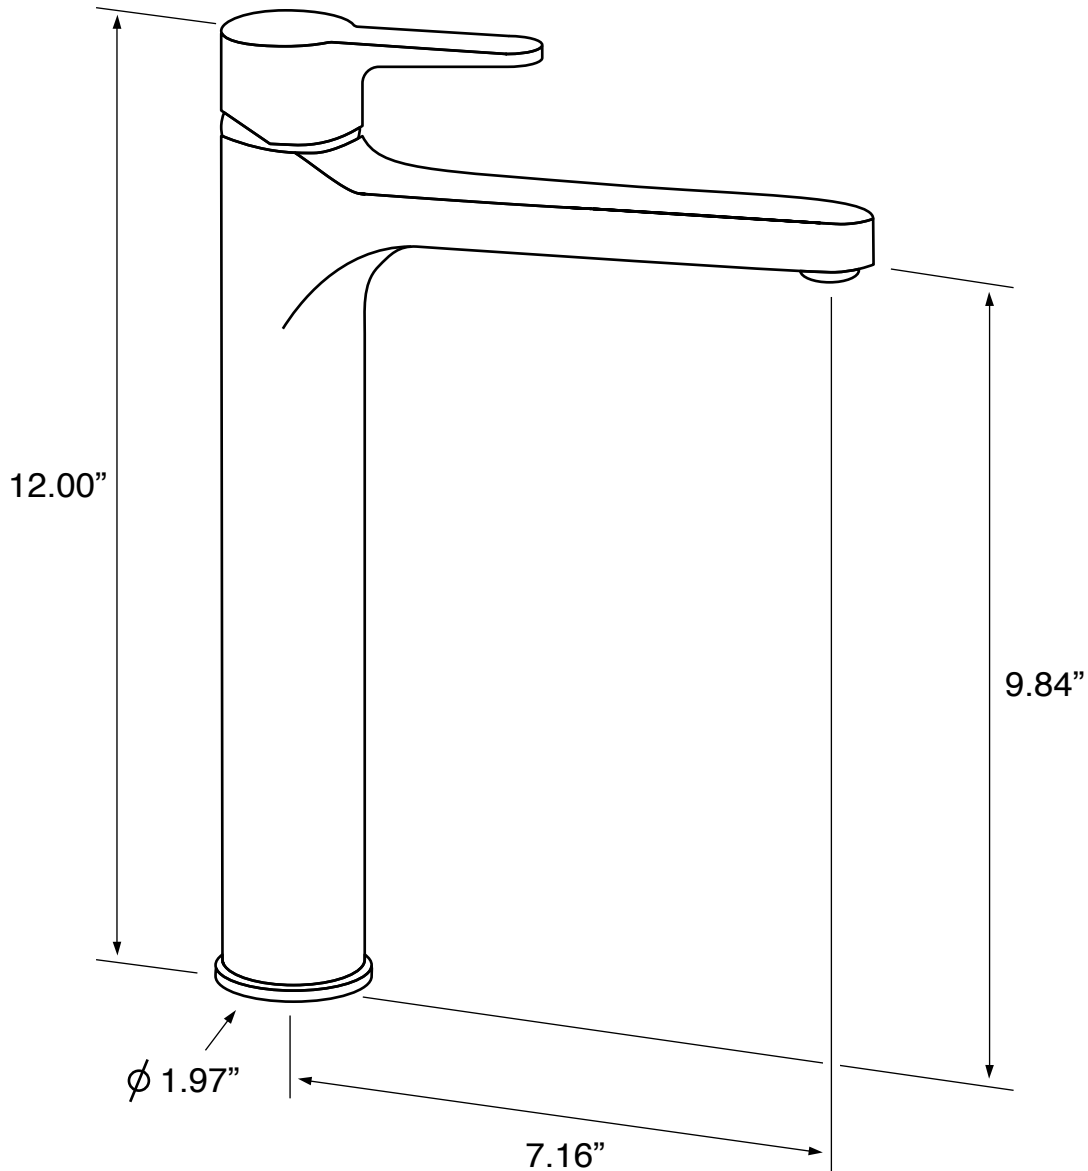

## Features

- Matte black finish
- Solid brass body
- Modern design
- Lever style handle
- 1 hole mount (escutcheon included)
- Flexible hose included
- 1.2 GPM max flow rate
- Ceramic disc technology cartridge

## Technical Information

Installation:	Deck mount One hole
Spout dimensions:	Reach: 7.17" Height: 9.84"
Handle style:	Lever
Weight:	4.9 lbs