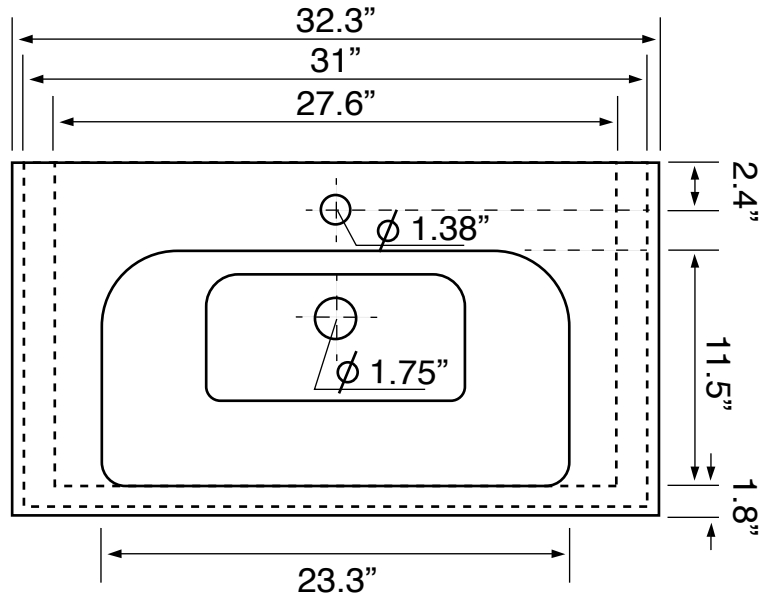

Features

- With overflow.
- Modern design.

Material

- White ceramic bathroom sink.

Installation

- Wall mounted installation.
- Drop in installation.

Configurations

- Single Hole.
- Three Hole (8-inch centers).

Nameek's One-Year Limited Warranty

See website for warranty information details.

Technical Information

Bowl type:	Single
Installation:	Wall mounted Drop in
Bowl dimensions:	Depth: 4.8" Width: 11.5" Length: 32.28"
Drain hole:	1.75"
Faucet hole:	1.38"
Hole configurations:	1, 3
Weight:	30 lbs