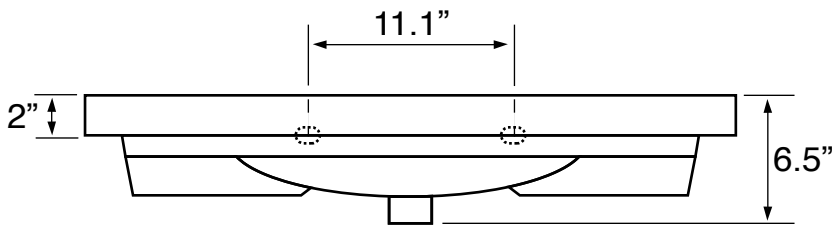

Features

- With overflow.
- Modern design.

Material

- White ceramic bathroom sink.

Installation

- Wall mounted installation.
- Drop in installation.

Configurations

- Single Hole.
- Three Hole (8-inch centers).

Nameek's One-Year Limited Warranty

See website for warranty information details.

Technical Information

Bowl type:	Single
Installation:	Wall mounted Drop in
Bowl dimensions:	Depth: 4.8" Width: 11.5" Length: 32.28"
Drain hole:	1.75"
Faucet hole:	1.38"
Hole configurations:	1, 3
Weight:	30 lbs