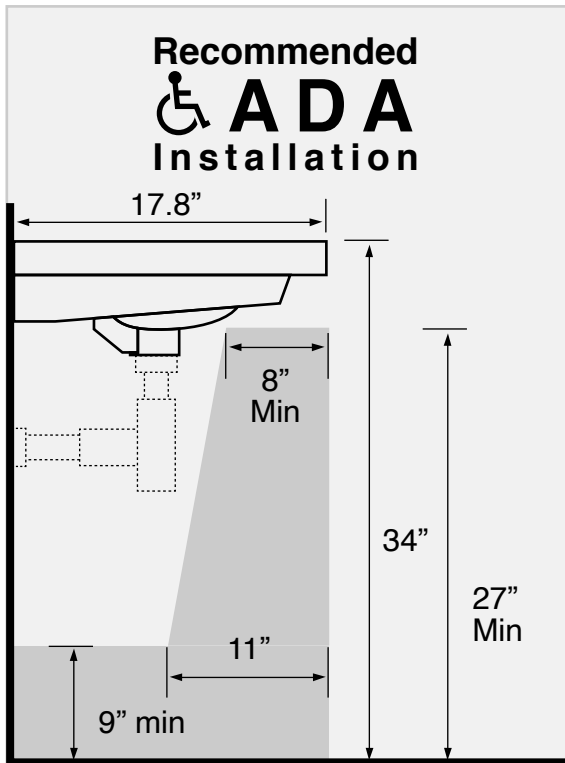

Features

- With overflow.
- Modern design.

Material

- White ceramic bathroom sink.

Installation

- Wall mounted installation.
- Drop in installation.

Configurations

- Single Hole.
- Three Hole (8-inch centers).

Nameek's One-Year Limited Warranty

See website for warranty information details.

Technical Information

Bowl type:	Single
Installation:	Wall mounted Drop in
Bowl dimensions:	Depth: 4.8" Width: 11.5" Length: 32.28"
Drain hole:	1.75"
Faucet hole:	1.38"
Hole configurations:	1, 3
Weight:	30 lbs