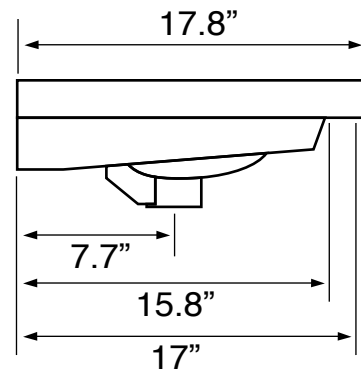

Features

- With overflow.
- Modern design.

Material

- White ceramic bathroom sink.

Installation

- Wall mounted installation.
- Drop in installation.

Configurations

- Single Hole.
- Three Hole (8-inch centers).

Nameek's One-Year Limited Warranty

See website for warranty information details.

Technical Information

Bowl type:	Single
Installation:	Wall mounted Drop in
Bowl dimensions:	Depth: 4.8" Width: 11.5" Length: 32.28"
Drain hole:	1.75"
Faucet hole:	1.38"
Hole configurations:	1, 3
Weight:	30 lbs