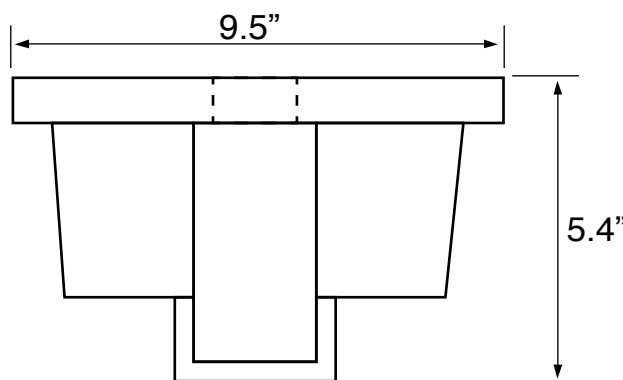

Features

- With overflow.
- Modern design.

Material

- White ceramic bathroom sink.

Installation

- Drop in installation.

Configurations

- Single Hole.

Nameek's One-Year Limited Warranty

See website for warranty information details.

Technical Information

Bowl type:	Single
Installation:	Drop in
Drain hole:	1.75"
Faucet hole:	1.38"
Hole configurations:	1
Weight:	30 lbs