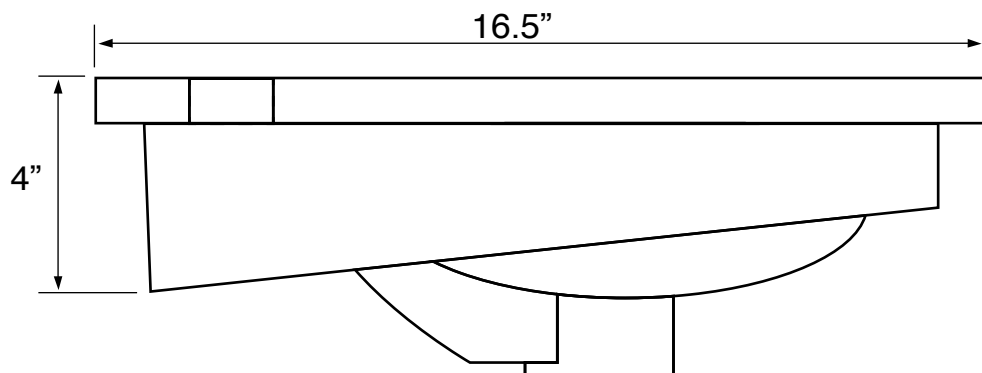

Features

- With overflow.
- Modern design.

Material

- White ceramic bathroom sink.

Installation

- Drop in installation.

Configurations

- Single Hole.

Nameek's One-Year Limited Warranty

See website for warranty information details.

Technical Information

Bowl type:	Single
Installation:	Drop in
Drain hole:	1.75"
Faucet hole:	1.38"
Hole configurations:	1
Weight:	30 lbs