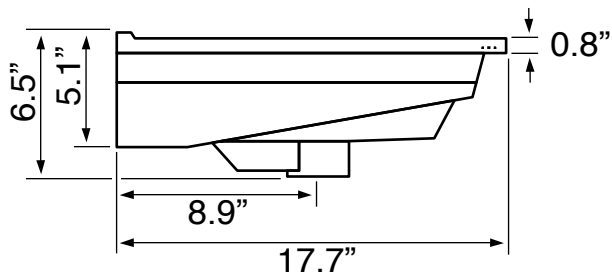

Features

- With overflow.
- Modern design.

Material

- White ceramic bathroom sink.

Installation

- Wall mounted installation.
- Drop in installation.

Configurations

- Single Hole.
- Three Hole (8-inch centers).

Nameek's One-Year Limited Warranty

See website for warranty information details.

Technical Information

Bowl type:	Single
Installation:	Wall mounted Drop in
Bowl dimensions:	Depth: 4.25" Width: 11.5" Length: 17.5"
Drain hole:	1.75"
Faucet hole:	1.38"
Hole configurations:	1,3
Weight:	45.1 lbs