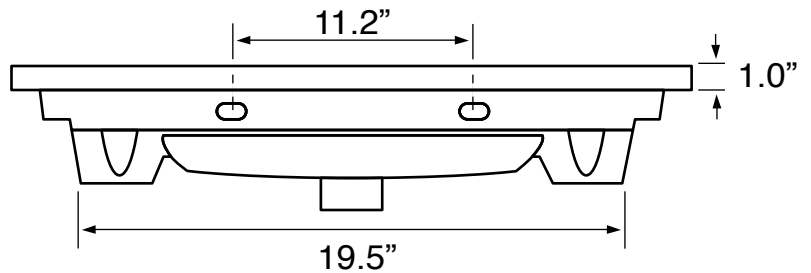

Features

- With overflow.
- Modern design.

Material

- White ceramic bathroom sink.

Installation

- Wall mounted installation.
- Drop in installation.

Configurations

- Single Hole.
- Three Hole (8-inch centers).

Nameek's One-Year Limited Warranty

See website for warranty information details.

Technical Information

Bowl type:	Single
Installation:	Wall mounted Drop in
Bowl dimensions:	Depth: 4.25" Width: 11.5" Length: 17.5"
Drain hole:	1.75"
Faucet hole:	1.38"
Hole configurations:	1,3
Weight:	45.1 lbs