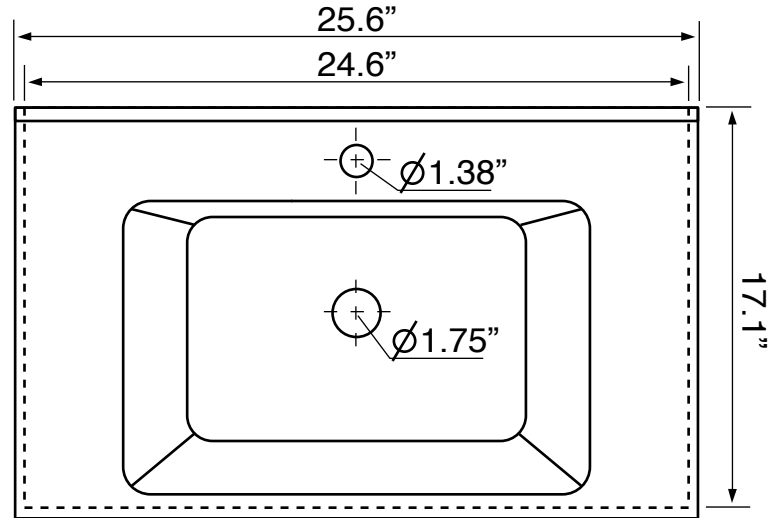

Features

- With overflow.
- Modern design.

Material

- White ceramic bathroom sink.

Installation

- Wall mounted installation.
- Drop in installation.

Configurations

- Single Hole.
- Three Hole (8-inch centers).

Nameek's One-Year Limited Warranty

See website for warranty information details.

Technical Information

Bowl type:	Single
Installation:	Wall mounted Drop in
Bowl dimensions:	Depth: 4.25" Width: 11.5" Length: 17.5"
Drain hole:	1.75"
Faucet hole:	1.38"
Hole configurations:	1,3
Weight:	45.1 lbs