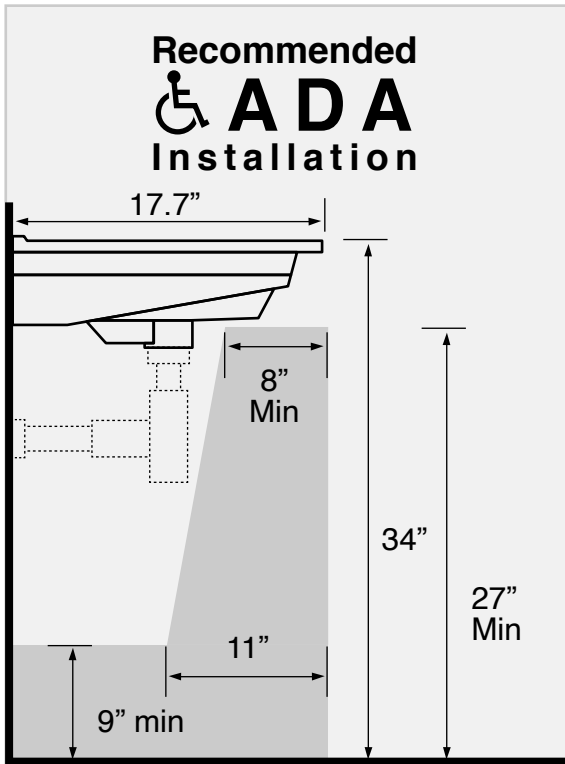

Features

- With overflow.
- Modern design.

Material

- White ceramic bathroom sink.

Installation

- Wall mounted installation.
- Drop in installation.

Configurations

- Single Hole.
- Three Hole (8-inch centers).

Nameek's One-Year Limited Warranty

See website for warranty information details.

Technical Information

Bowl type:	Single
Installation:	Wall mounted Drop in
Bowl dimensions:	Depth: 4.25" Width: 11.5" Length: 17.5"
Drain hole:	1.75"
Faucet hole:	1.38"
Hole configurations:	1,3
Weight:	45.1 lbs