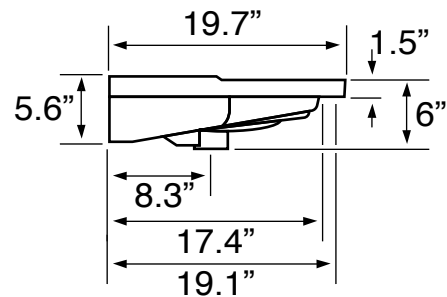

Features

- With overflow.
- Modern design.

Material

- White ceramic bathroom sink.

Installation

- Wall mounted installation.
- Drop in installation.

Configurations

- Single Hole.
- Three Hole (8-inch centers).

Nameek's One-Year Limited Warranty

See website for warranty information details.

Technical Information

Bowl type:	Single
Installation:	Wall mounted Drop in
Bowl dimensions:	Depth: 4"
Drain hole:	1.75"
Faucet hole:	1.38"
Hole configurations:	1, 3
Weight:	73 lbs