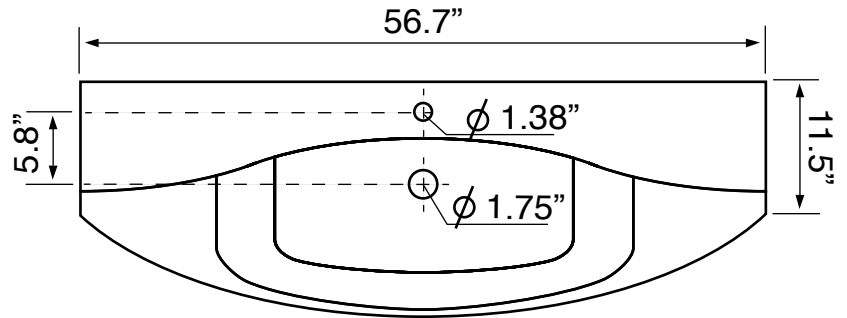

Features

- With overflow.
- Modern design.

Material

- White ceramic bathroom sink.

Installation

- Wall mounted installation.
- Drop in installation.

Configurations

- Single Hole.
- Three Hole (8-inch centers).

Nameek's One-Year Limited Warranty

See website for warranty information details.

Technical Information

Bowl type:	Single
Installation:	Wall mounted Drop in
Bowl dimensions:	Depth: 4"
Drain hole:	1.75"
Faucet hole:	1.38"
Hole configurations:	1, 3
Weight:	73 lbs