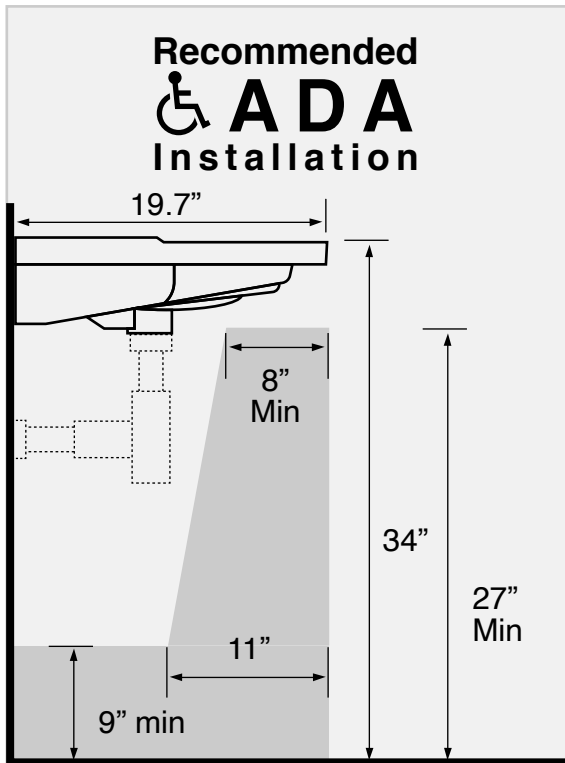

Features

- With overflow.
- Modern design.

Material

- White ceramic bathroom sink.

Installation

- Wall mounted installation.
- Drop in installation.

Configurations

- Single Hole.
- Three Hole (8-inch centers).

Nameek's One-Year Limited Warranty

See website for warranty information details.

Technical Information

Bowl type:	Single
Installation:	Wall mounted Drop in
Bowl dimensions:	Depth: 4"
Drain hole:	1.75"
Faucet hole:	1.38"
Hole configurations:	1, 3
Weight:	73 lbs