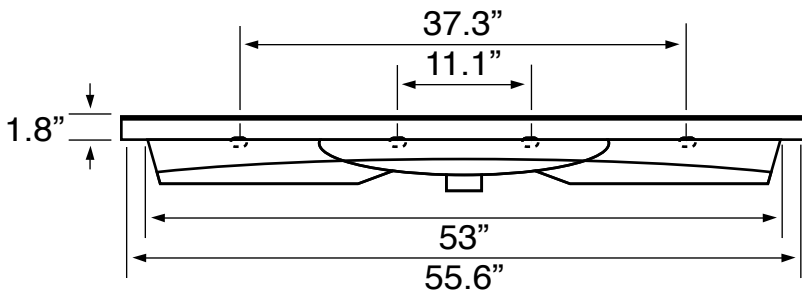

Features

- With overflow.
- Modern design.

Material

- White ceramic bathroom sink.

Installation

- Wall mounted installation.
- Drop in installation.

Configurations

- Single Hole.
- Three Hole (8-inch centers).

Nameek's One-Year Limited Warranty

See website for warranty information details.

Technical Information

Bowl type:	Single
Installation:	Wall mounted Drop in
Bowl dimensions:	Depth: 4"
Drain hole:	1.75"
Faucet hole:	1.38"
Hole configurations:	1, 3
Weight:	73 lbs