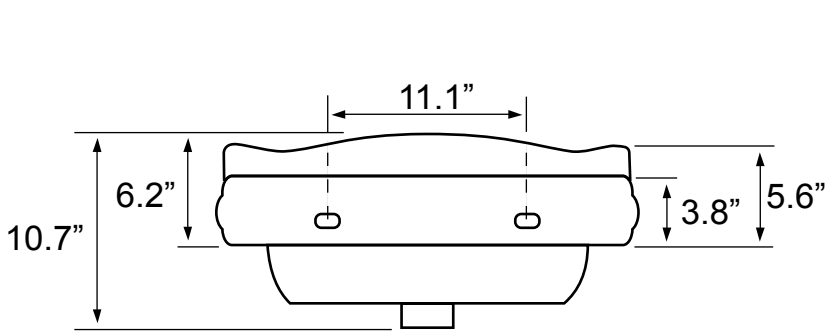

Features

- With overflow.
- Traditional design.

Material

- White ceramic bathroom sink.
- Satin nickel stainless steel console stand.

Installation

- Console installation.

Configurations

- Single Hole.
- Three Hole (8-inch centers).

See website for warranty information details.

Technical Information

Bowl type:	Single
Installation:	Console
Bowl dimensions:	Depth: 6"
	Length: 18.4"
	Width: 14"
Drain hole:	1.75"
Faucet hole:	1.38"
Hole configurations:	1, 3
Weight:	35 lbs