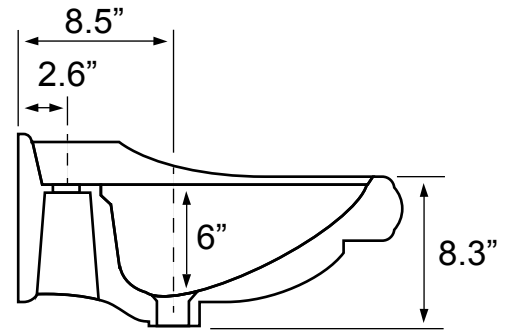

Features

- With overflow.
- Traditional design.

Material

- White ceramic bathroom sink.
- Satin nickel stainless steel console stand.

Installation

- Console installation.

Configurations

- Single Hole.
- Three Hole (8-inch centers).

See website for warranty information details.

Technical Information

Bowl type:	Single
Installation:	Console
Bowl dimensions:	Depth: 6"
	Length: 18.4"
	Width: 14"
Drain hole:	1.75"
Faucet hole:	1.38"
Hole configurations:	1, 3
Weight:	35 lbs