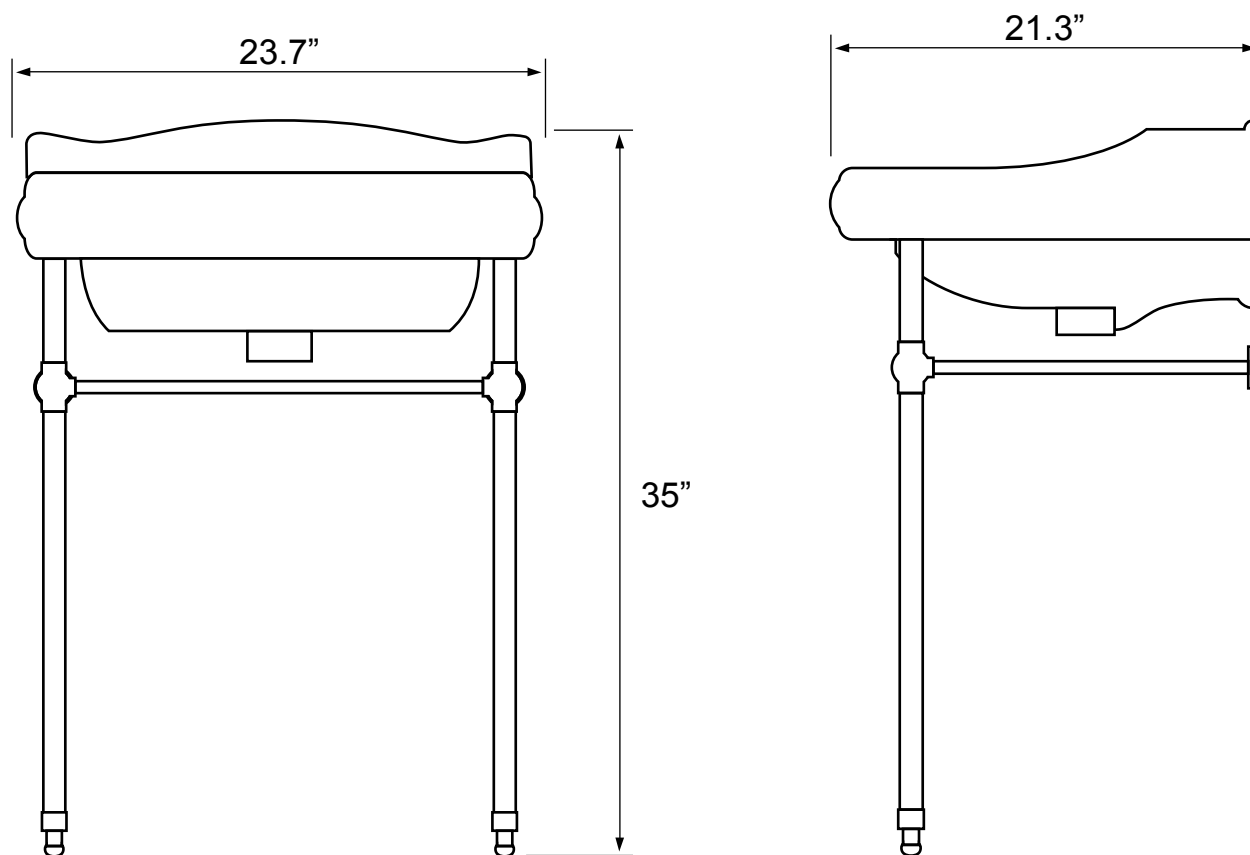

Features

- With overflow.
- Traditional design.

Material

- White ceramic bathroom sink.
- Satin nickel stainless steel console stand.

Installation

- Console installation.

Configurations

- Single Hole.
- Three Hole (8-inch centers).

See website for warranty information details.

Technical Information

Bowl type:	Single
Installation:	Console
Bowl dimensions:	Depth: 6"
	Length: 18.4"
	Width: 14"
Drain hole:	1.75"
Faucet hole:	1.38"
Hole configurations:	1, 3
Weight:	35 lbs