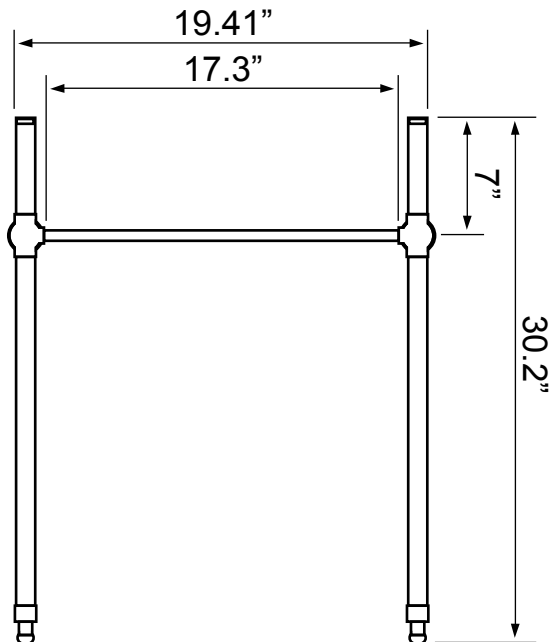

Features

- With overflow.
- Traditional design.

Material

- White ceramic bathroom sink.
- Satin nickel stainless steel console stand.

Installation

- Console installation.

Configurations

- Single Hole.
- Three Hole (8-inch centers).

See website for warranty information details.

Technical Information

Bowl type:	Single
Installation:	Console
Bowl dimensions:	Depth: 6"
	Length: 18.4"
	Width: 14"
Drain hole:	1.75"
Faucet hole:	1.38"
Hole configurations:	1, 3
Weight:	35 lbs