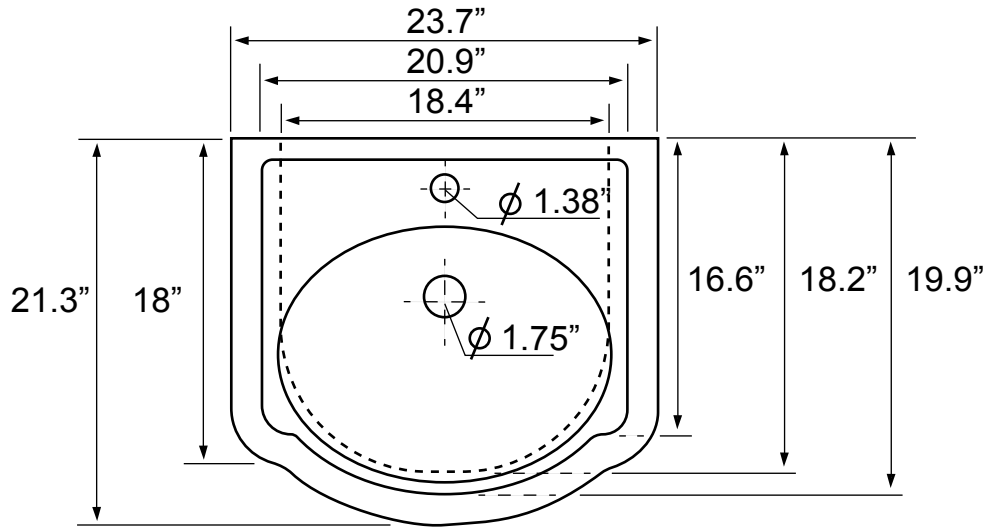

Features

- With overflow.
- Traditional design.

Material

- White ceramic bathroom sink.
- Satin nickel stainless steel console stand.

Installation

- Console installation.

Configurations

- Single Hole.
- Three Hole (8-inch centers).

See website for warranty information details.

Technical Information

Bowl type:	Single
Installation:	Console
Bowl dimensions:	Depth: 6"
	Length: 18.4"
	Width: 14"
Drain hole:	1.75"
Faucet hole:	1.38"
Hole configurations:	1, 3
Weight:	35 lbs