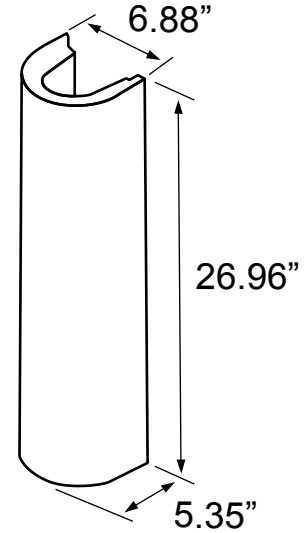

### Configurations

- Single Hole.

## Technical Information

Bowl type:	Single
Installation:	Pedestal
Bowl Dimensions:	Depth: 4.7" Width: 8" Length: 15.5"
Drain hole:	1.75"
Faucet hole:	1.38"
Hole configurations:	1
Weight:	40 lbs