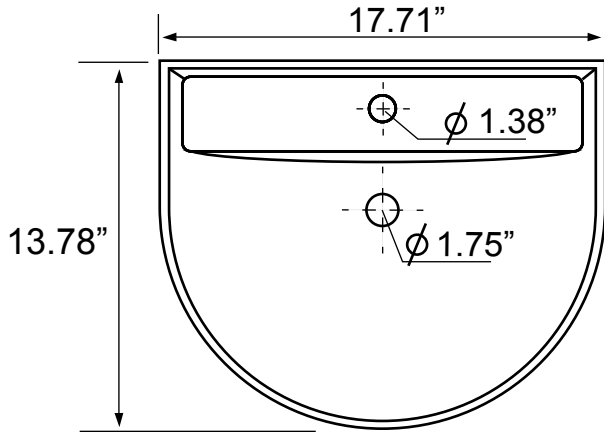

### Configurations

- Single Hole.

## Technical Information

Bowl type:	Single
Installation:	Pedestal
Bowl Dimensions:	Depth: 4.7" Width: 8" Length: 15.5"
Drain hole:	1.75"
Faucet hole:	1.38"
Hole configurations:	1
Weight:	40 lbs