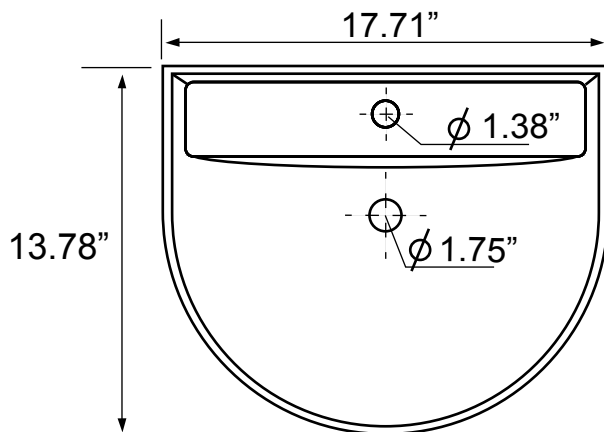

Features

- With overflow.
- Modern design.

Material

- White ceramic bathroom sink.

Installation

- Wall mount installation.

Configurations

- Single Hole.

Technical Information

Bowl type:	Single
Installation:	Wall mounted
Bowl Dimensions:	Depth: 4.7" Width: 8" Length: 15.5"
Drain hole:	1.75"
Faucet hole:	1.38"
Hole configurations:	1
Weight:	20 lbs

Notes

Install this product according to the installation instructions.