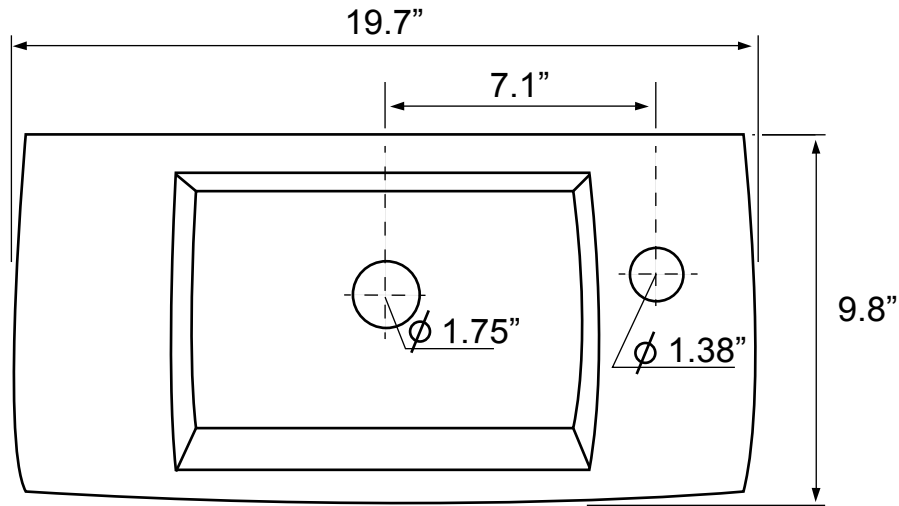

Features

- With overflow.
- Modern design.

Material

- White ceramic bathroom sink.

Installation

- Wall mount installation.
- Drop in installation.

Configurations

- Single Hole.

Technical Information

Bowl type:	Single
Installation:	Wall mounted Drop In
Bowl dimensions:	Length: 10.25" Width: 6.13" Depth: 3.25"
Drain hole:	1.75"
Faucet hole:	1.38"
Hole configurations:	1
Weight:	16.7 lbs