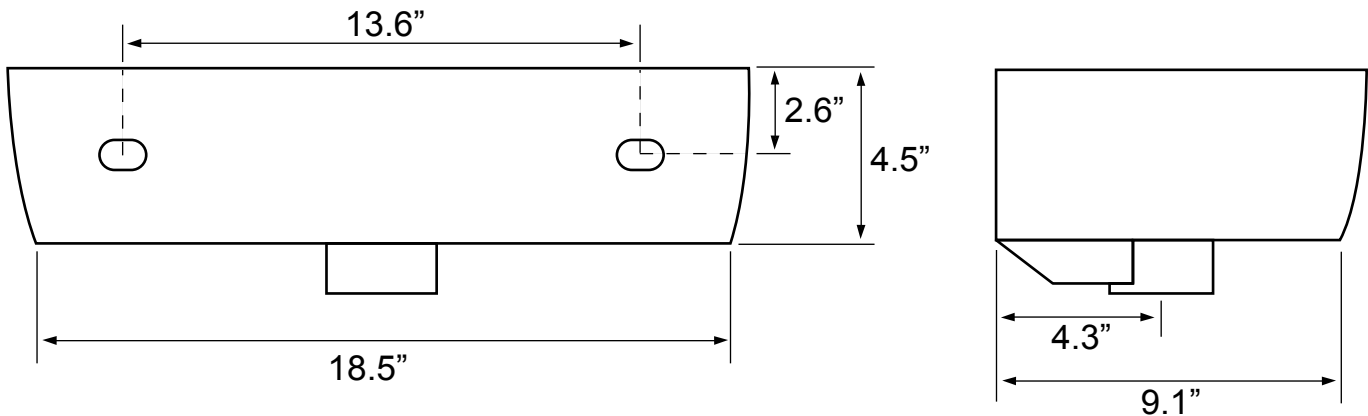

Features

- With overflow.
- Modern design.

Material

- White ceramic bathroom sink.

Installation

- Wall mount installation.
- Drop in installation.

Configurations

- Single Hole.

Technical Information

Bowl type:	Single
Installation:	Wall mounted Drop In
Bowl dimensions:	Length: 10.25" Width: 6.13" Depth: 3.25"
Drain hole:	1.75"
Faucet hole:	1.38"
Hole configurations:	1
Weight:	16.7 lbs