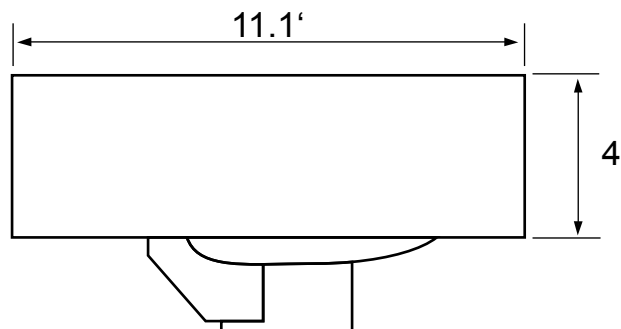

### Installation

- Wall mount installation.
- Vessel installation.

### Configurations

- Single Hole.

## Technical Information

Bowl type:	Single
Installation:	Wall mounted Vessel
Bowl dimensions:	Depth: 3.4' Width: 6.4' Length: 12.5'
Drain hole:	1.75'
Faucet hole:	1.38'
Hole configurations:	1
Weight:	30 lbs