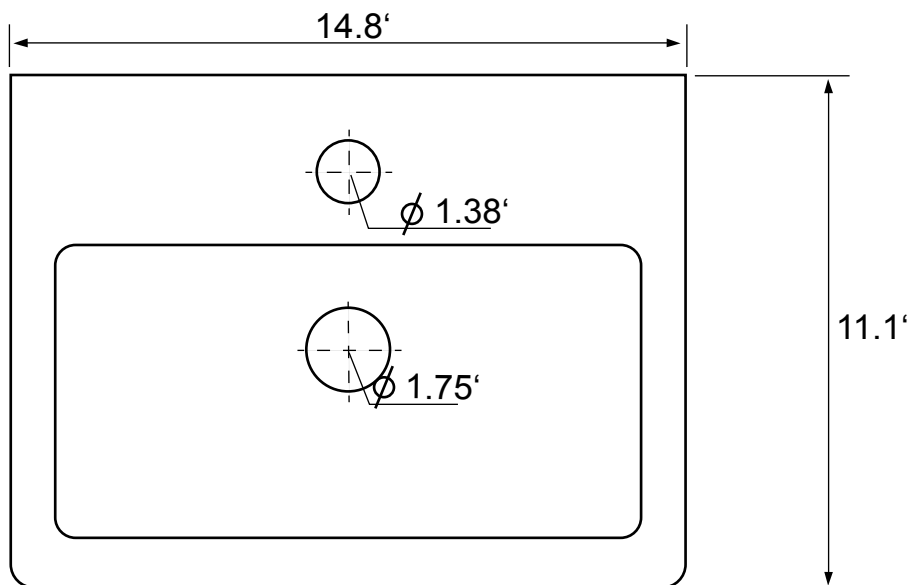

### Configurations

- Single Hole.

## Technical Information

Bowl type:	Single
Installation:	Wall mounted Vessel
Bowl dimensions:	Depth: 3.4' Width: 6.4' Length: 12.5'
Drain hole:	1.75'
Faucet hole:	1.38'
Hole configurations:	1
Weight:	30 lbs